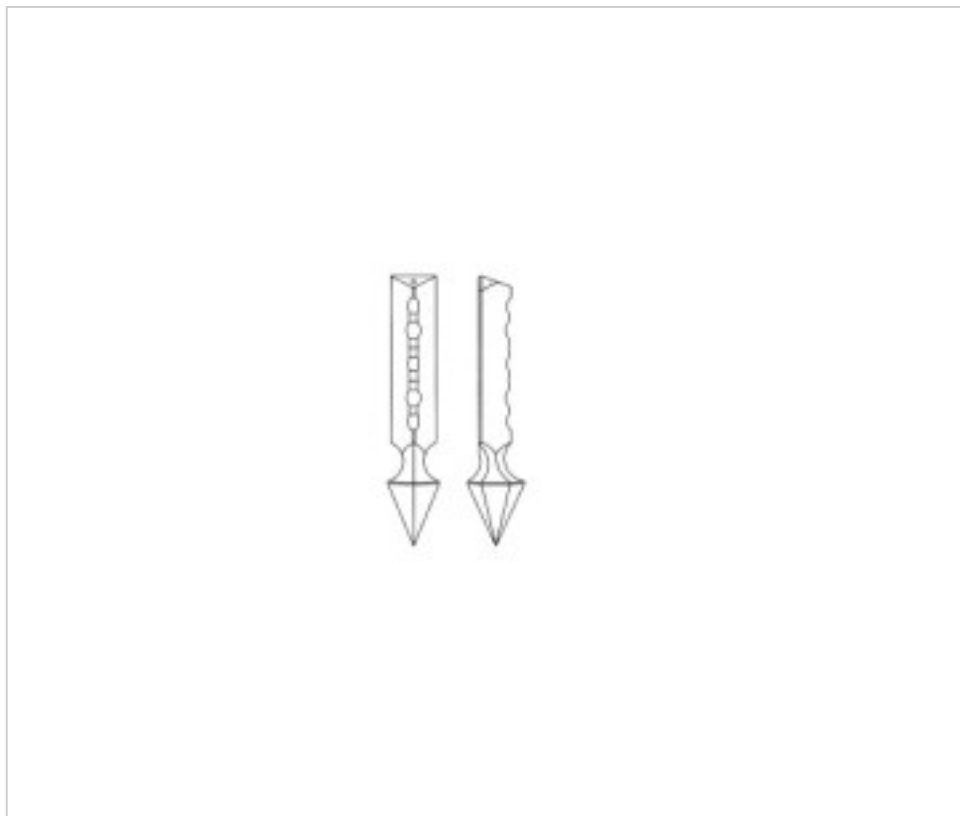

CRYSTAL FOR LAMPS > Scholer Crystal Austria > Schöler Classic Line
Classic Spears

E129215

Spike 0292/ 150x18mm

November 23rd, 2024, 09:23

PRICE

	Lot	P.V.P. excluding VAT
	1	47,66€
	5	31,79€
	25	27,70€

Continued on next page >>

CRYSTAL FOR LAMPS > Scholer Crystal Austria > Schöler Classic Line
Classic Spears

E129215

Spike 0292/ 150x18mm

TECHNICAL SPECIFICATIONS

Packging: Box 25 Units

OTHER FEATURES

Length (mm): 150

Width (mm): 19

Colour: Transparent