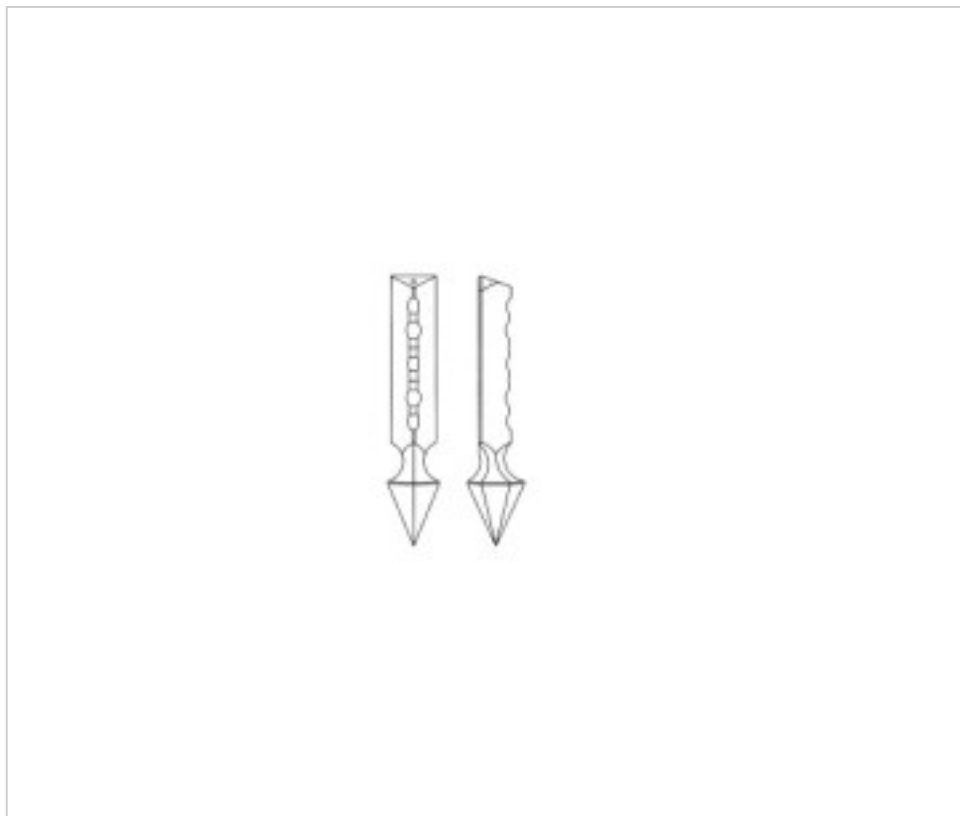

CRYSTAL FOR LAMPS > Scholer Crystal Austria > Schöler Classic Line
Classic Spears

E129215

Spike 0292/ 150x18mm

January 22nd, 2025, 01:04

PRICE

	Lot	P.V.P. excluding VAT
	1	52,22€
	5	34,83€
	25	30,36€

Continued on next page >>

CRYSTAL FOR LAMPS > Scholer Crystal Austria > Schöler Classic Line
Classic Spears

E129215

Spike 0292/ 150x18mm

TECHNICAL SPECIFICATIONS

Packging: Box 25 Units

OTHER FEATURES

Length (mm): 150

Width (mm): 19

Colour: Transparent