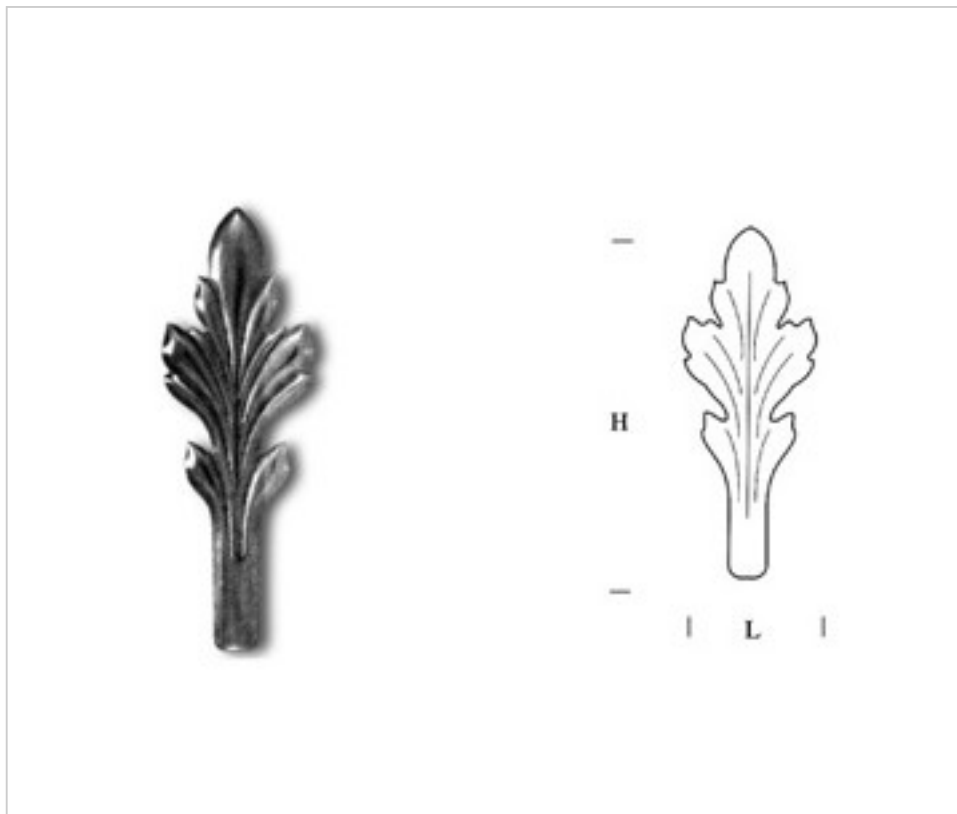

METALLIC ACCESORIES > Forging > Leaves
Iron Leaves

0710309

Leaf 103001 Iron

March 04th, 2025, 06:10

DESCRIPTION

Iron stamped decorative leaf

Continued on next page >>

METALLIC ACCESORIES > Forging > Leaves
Iron Leaves

0710309

Leaf 103001 Iron

OTHER FEATURES

Width (mm): 51

High (mm): 140