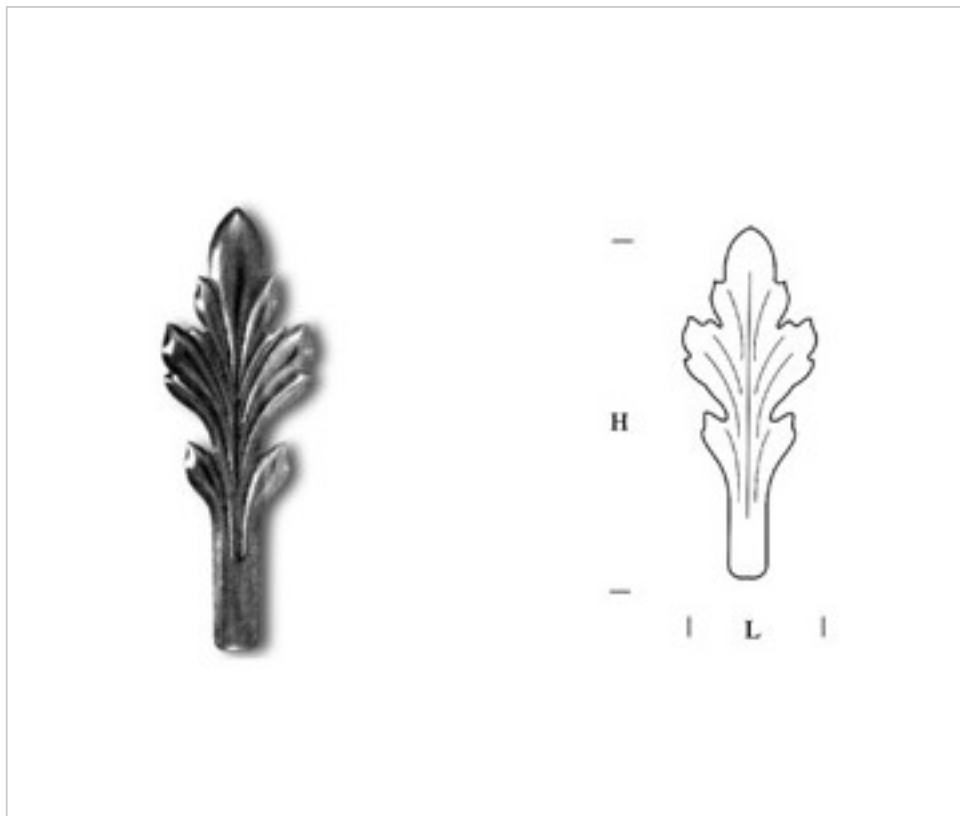

METALLIC ACCESSORIES > Forging > Leaves
Iron Leaves

0710309

Leaf 103001 Iron

April 04th, 2025, 00:59

DESCRIPTION

Iron stamped decorative leaf

Continued on next page >>

METALLIC ACCESORIES > Forging > Leaves
Iron Leaves

0710309

Leaf 103001 Iron

OTHER FEATURES

Width (mm): 51

High (mm): 140