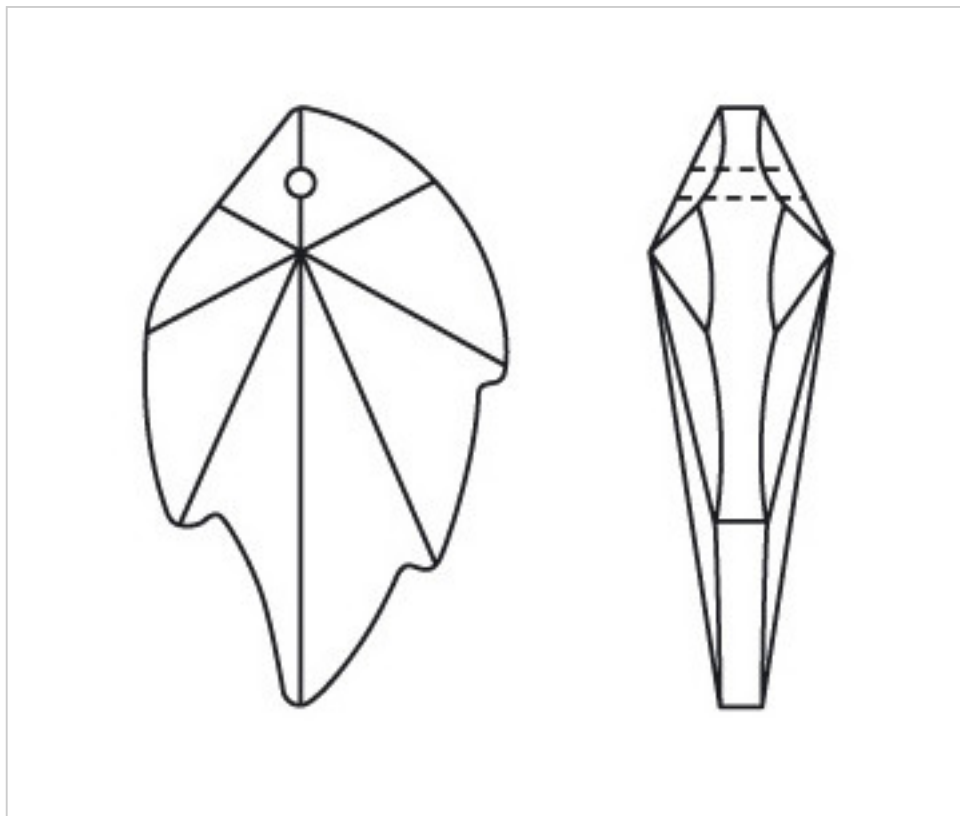

CRYSTAL FOR LAMPS > Scholer Crystal Austria > Schöler Basic Line  
Plain Pendants

**A60723R**

**Leaf 4112/32x20mm (ex1072) Ruby**

December 22nd, 2024, 07:53

**PRICE**

Lot	P.V.P. excluding VAT
1	4,23€
30	2,80€
240	2,44€

Continued on next page >>

CRYSTAL FOR LAMPS > Scholer Crystal Austria > Schöler Basic Line  
Plain Pendants

**A60723R**

**Leaf 4112/32x20mm (ex1072) Ruby**

## **OTHER FEATURES**

---

Length (mm): 32

Width (mm): 20

Colour: Ruby