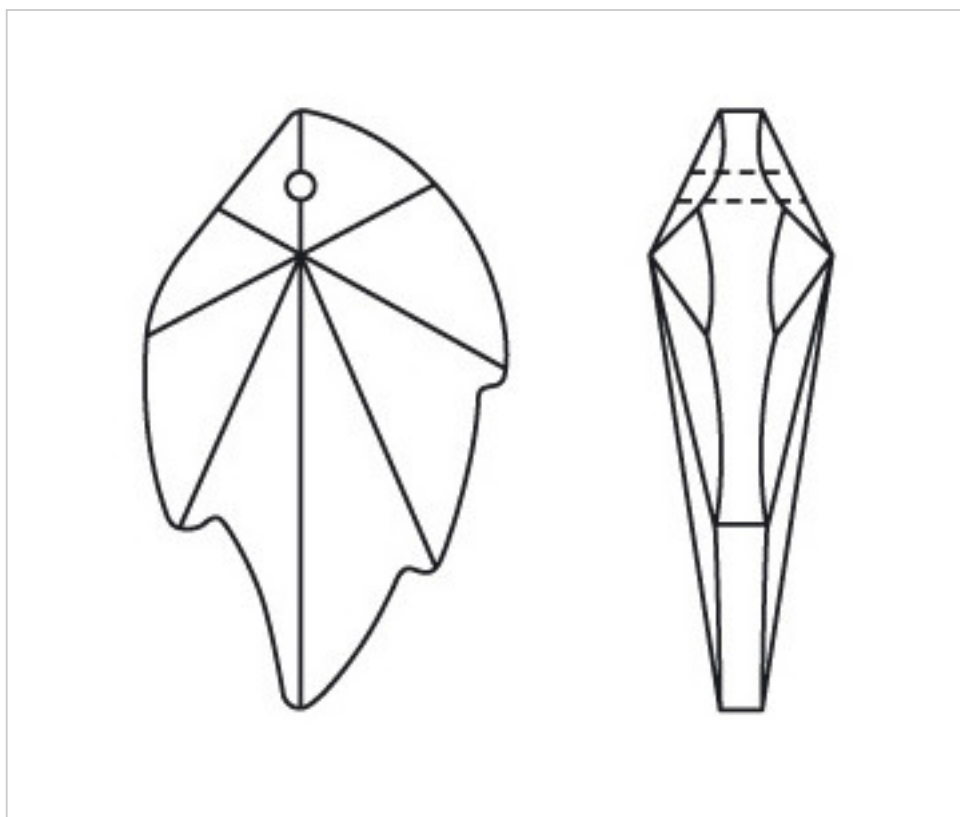

CRYSTAL FOR LAMPS > Scholer Crystal Austria > Schöler Basic Line
Plain Pendants

A60724T

Leaf 4112/45x28mm (ex1072) crystal Amber

April 05th, 2025, 14:20

PRICE

Lot	P.V.P. excluding VAT
1	4,63€
20	3,08€
140	2,67€

Continued on next page >>

CRYSTAL FOR LAMPS > Scholer Crystal Austria > Schöler Basic Line
Plain Pendants

A60724T

Leaf 4112/45x28mm (ex1072) crystal Amber

TECHNICAL SPECIFICATIONS

Packging: Box 140 Units

OTHER FEATURES

Length (mm): 45

Width (mm): 28

Colour: Amber

DOCUMENTS

 [Leaf 4112/45x28mm \(ex1072\) crystal Amber](#)