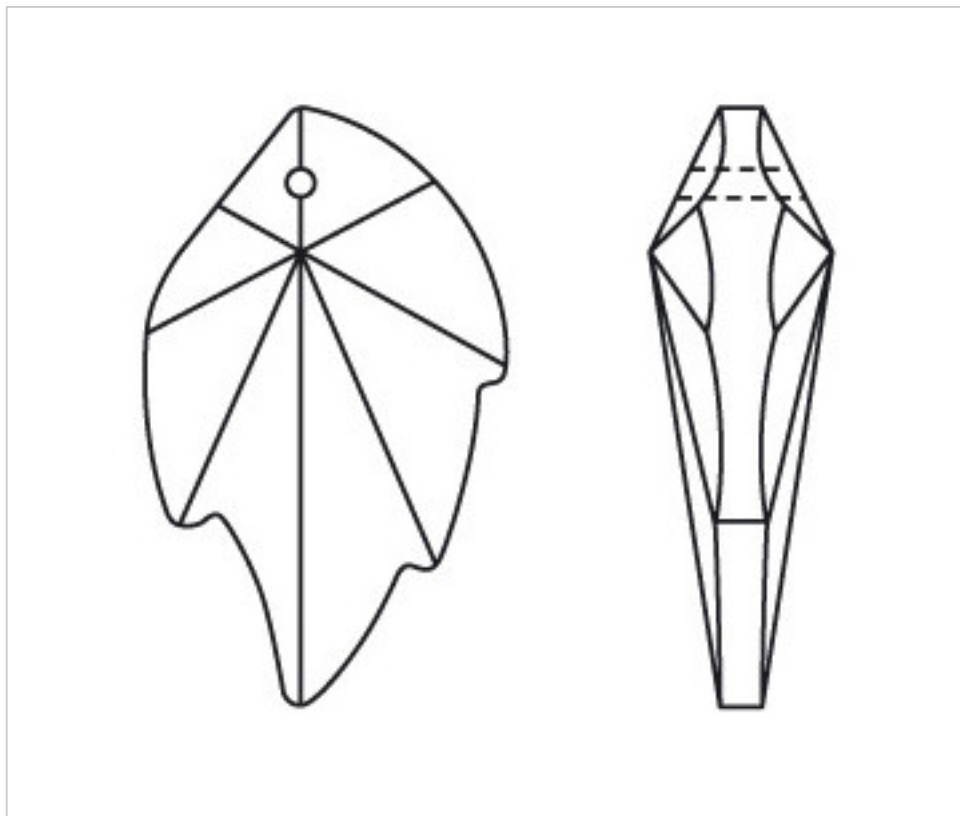

CRYSTAL FOR LAMPS > Scholer Crystal Austria > Schöler Basic Line  
Plain Pendants

**A60724O**

**Leaf 4112/45x28mm (ex1072) Olive**

November 21st, 2024, 14:16

**PRICE**

Lot	P.V.P. excluding VAT
1	5,43€
20	3,61€
140	3,16€

Continued on next page >>

CRYSTAL FOR LAMPS > Scholer Crystal Austria > Schöler Basic Line  
Plain Pendants

A60724O

Leaf 4112/45x28mm (ex1072) Olive

## OTHER FEATURES

---

Length (mm): 45

Width (mm): 28

Colour: Olivine