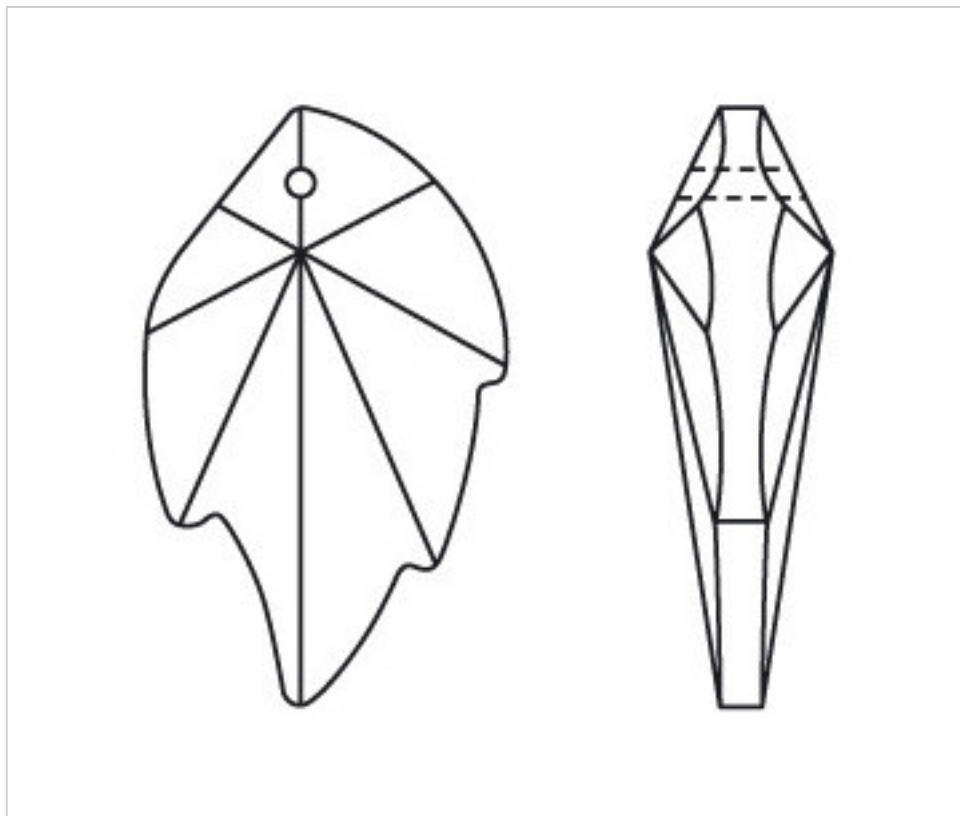

CRYSTAL FOR LAMPS > Scholer Crystal Austria > Schöler Basic Line  
Plain Pendants

**A60724O**

**Leaf 4112/45x28mm (ex1072) Olive**

December 22nd, 2024, 07:45

**PRICE**

Lot	P.V.P. excluding VAT
1	5,43€
20	3,61€
140	3,16€

Continued on next page >>

CRYSTAL FOR LAMPS > Scholer Crystal Austria > Schöler Basic Line  
Plain Pendants

A60724O

Leaf 4112/45x28mm (ex1072) Olive

## OTHER FEATURES

---

Length (mm): 45

Width (mm): 28

Colour: Olivine