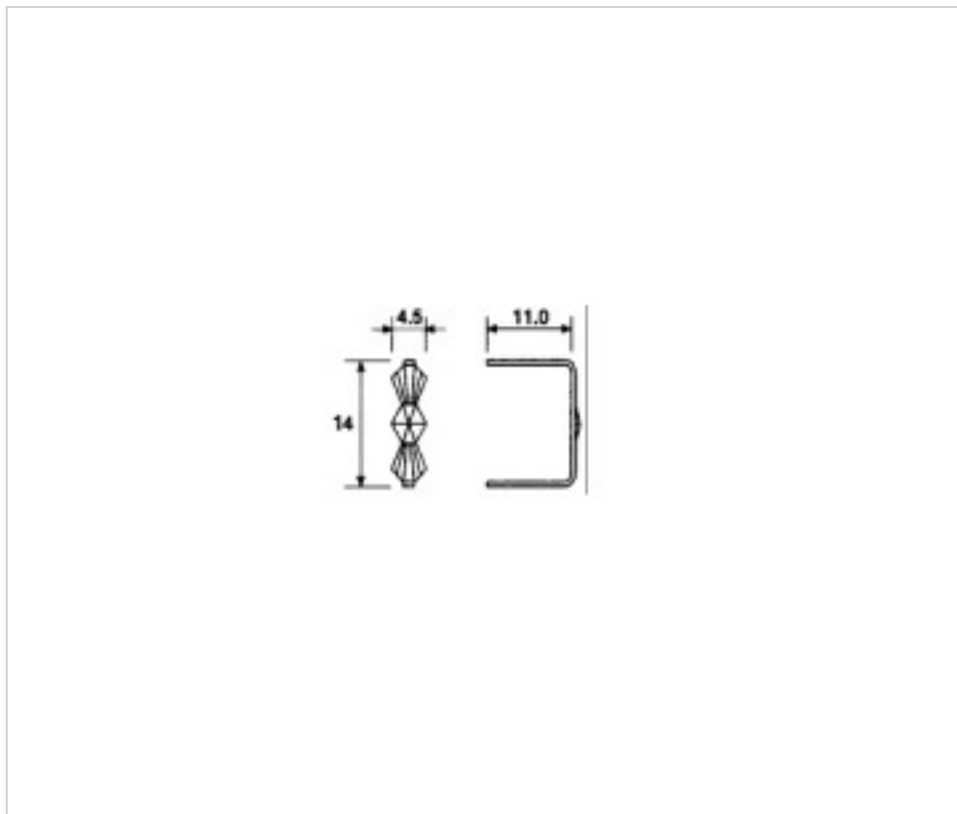

CRYSTAL FOR LAMPS > Scholer Crystal Austria > Schöler Accessories line
Accessories linker and pasted

E19143140

Connector 9143 14mm raw

January 22nd, 2025, 01:09

PRICE

	Lot	P.V.P. excluding VAT
Pedido mínimo	3170	0,0220€

Continued on next page >>