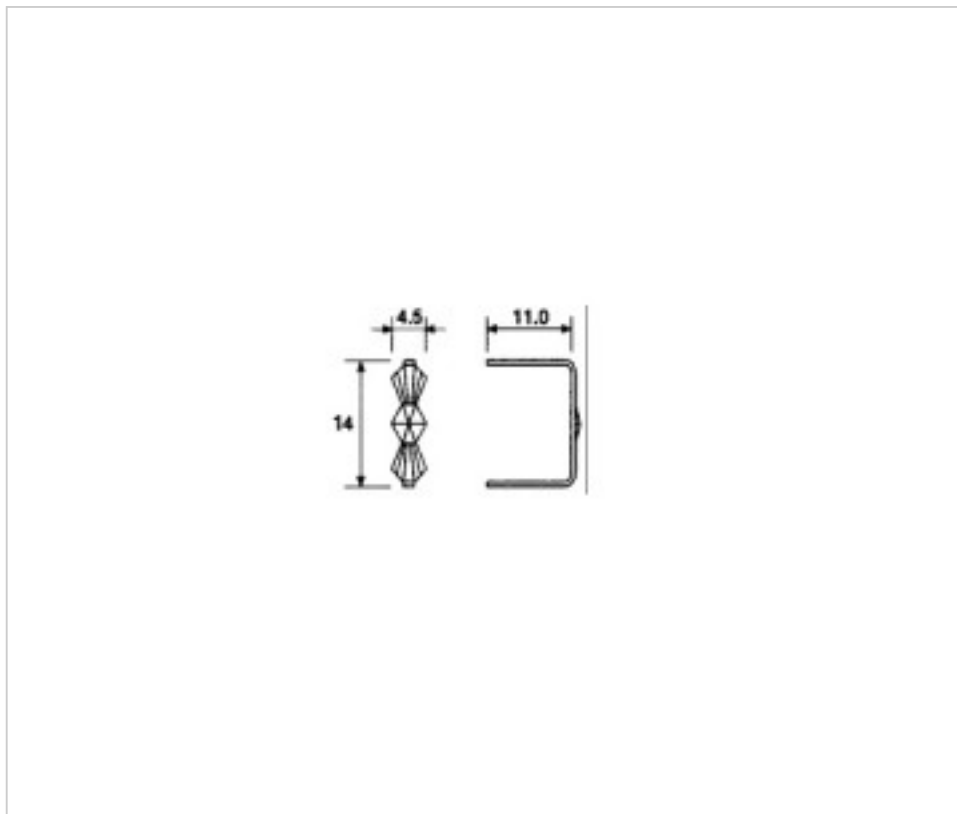

CRYSTAL FOR LAMPS > Scholer Crystal Austria > Schöler Accessories line
Accessories linker and pasted

E19143140

Connector 9143 14mm raw

April 04th, 2025, 00:11

PRICE

| | Lot | P.V.P. excluding VAT |
|---------------|------|----------------------|
| Pedido mínimo | 3170 | 0,0220€ |

Continued on next page >>

CRYSTAL FOR LAMPS > Scholer Crystal Austria > Schöler Accessories line
Accessories linker and pasted

E19143140

Connector 9143 14mm raw

TECHNICAL SPECIFICATIONS

Weight: 0 Grams

Packging: Box 3170 Units

OTHER FEATURES

Length (mm): 16

High (mm): 14