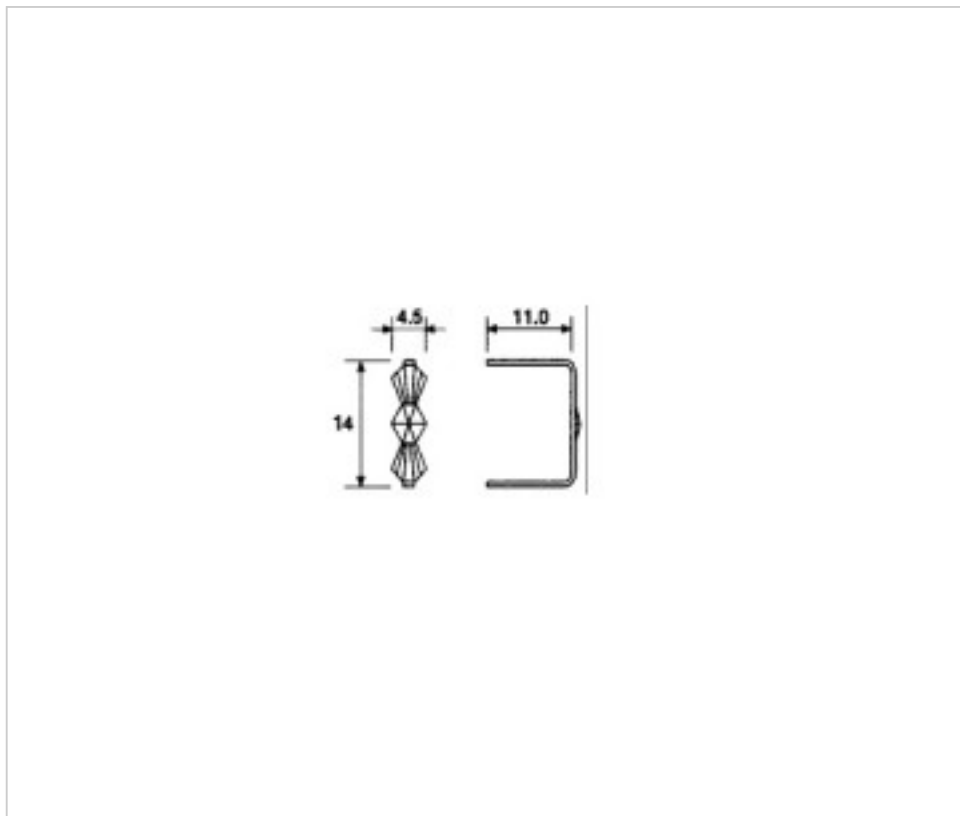

CRYSTAL FOR LAMPS > Scholer Crystal Austria > Schöler Accessories line  
Accessories linker and pasted

**E19143140**

**Connector 9143 14mm raw**

December 22nd, 2024, 04:23

**PRICE**

	Lot	P.V.P. excluding VAT
Pedido mínimo	3170	0,02€

## **OTHER FEATURES**

---

Length (mm): 16

High (mm): 14