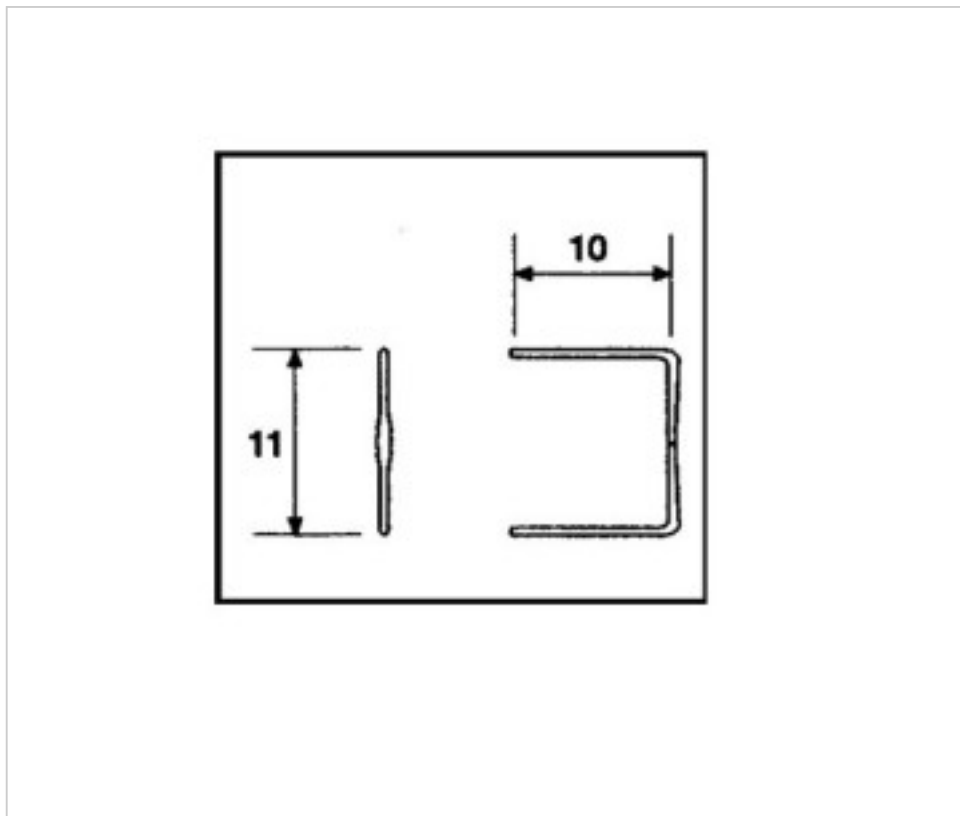

CRYSTAL FOR LAMPS > Scholer Crystal Austria > Schöler Accessories line  
Accessories linker and pasted

**E19151112**

**Long legs knot 9151 11mm chrome**

February 01st, 2025, 19:34

**PRICE**

	Lot	P.V.P. excluding VAT
Pedido mínimo	8700	0,0085€

## **OTHER FEATURES**

---

Length (mm): 10

High (mm): 11

Colour: Chrome