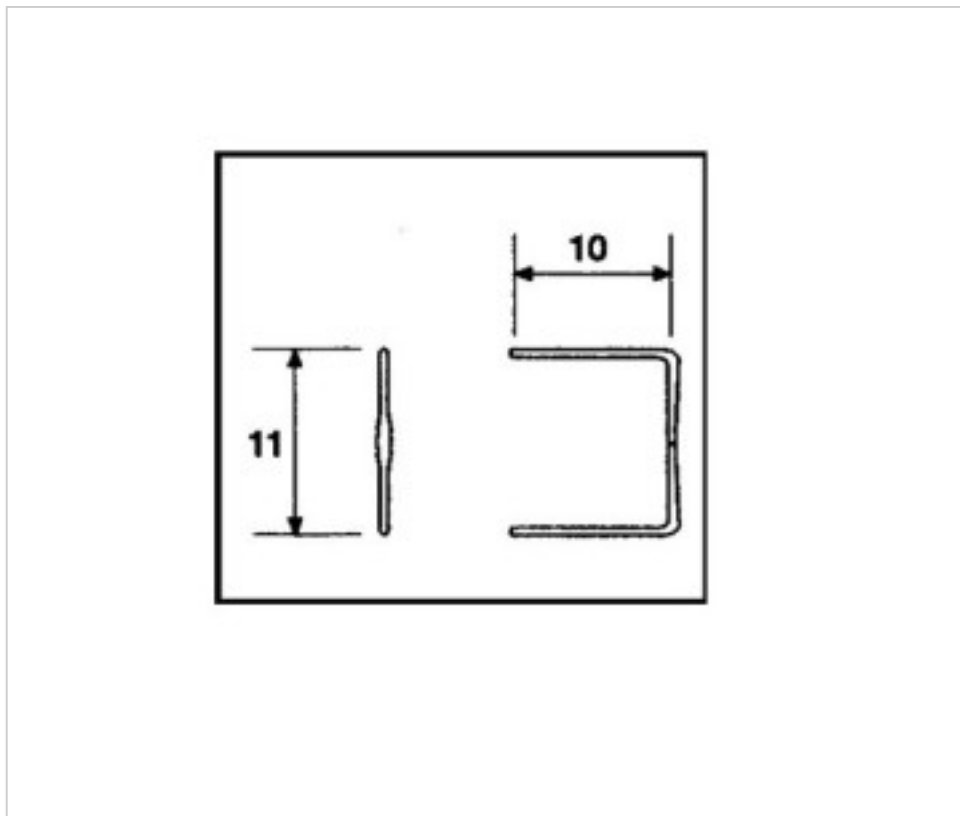

CRYSTAL FOR LAMPS > Scholer Crystal Austria > Schöler Accessories line
Accessories linker and pasted

E19151112

Long legs knot 9151 11mm chrome

December 22nd, 2024, 04:11

PRICE

	Lot	P.V.P. excluding VAT
Pedido mínimo	8700	0,0077€

Continued on next page >>

CRYSTAL FOR LAMPS > Scholer Crystal Austria > Schöler Accessories line
Accessories linker and pasted

E19151112

Long legs knot 9151 11mm chrome

TECHNICAL SPECIFICATIONS

Weight: 0 Grams

Packging: Box 8700 Units

OTHER FEATURES

Length (mm): 10

High (mm): 11

Colour: Chrome