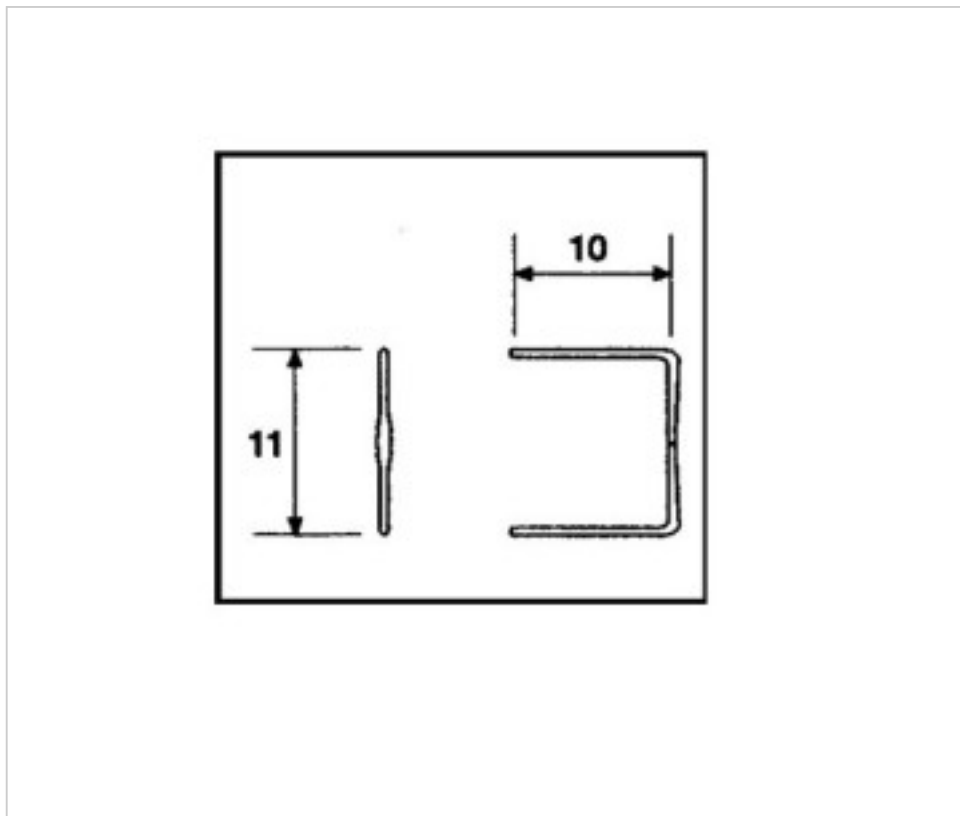

CRYSTAL FOR LAMPS > Scholer Crystal Austria > Schöler Accessories line  
Accessories linker and pasted

E19151111

Long legs knot 9151 11mm gold

December 22nd, 2024, 04:06

**E19151111**

**Long legs knot 9151 11mm gold**

## **OTHER FEATURES**

---

Length (mm): 10

High (mm): 11

Colour: Gold