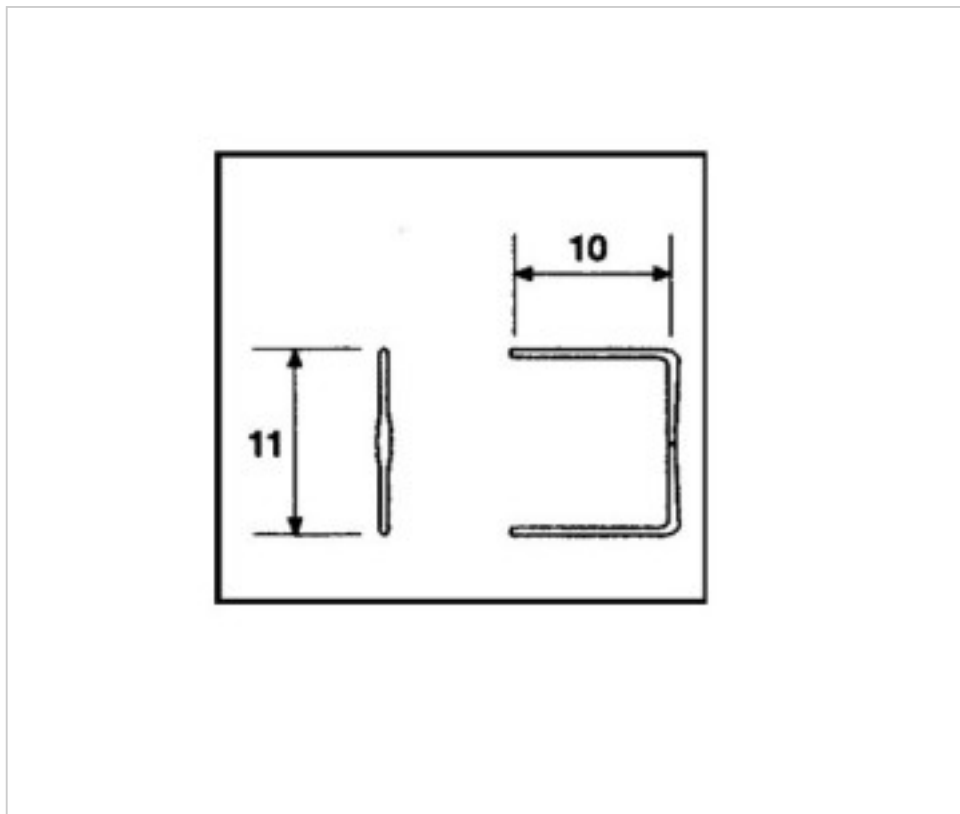

CRYSTAL FOR LAMPS > Scholer Crystal Austria > Schöler Accessories line
Accessories linker and pasted

E19151111

Long legs knot 9151 11mm gold

April 04th, 2025, 00:30

PRICE

| | Lot | P.V.P. excluding VAT |
|---------------|------|----------------------|
| Pedido mínimo | 8700 | 0,0503€ |

Continued on next page >>

CRYSTAL FOR LAMPS > Scholer Crystal Austria > Schöler Accessories line
Accessories linker and pasted

E19151111

Long legs knot 9151 11mm gold

TECHNICAL SPECIFICATIONS

Packging: Box 8700 Units

OTHER FEATURES

Length (mm): 10

High (mm): 11

Colour: Gold