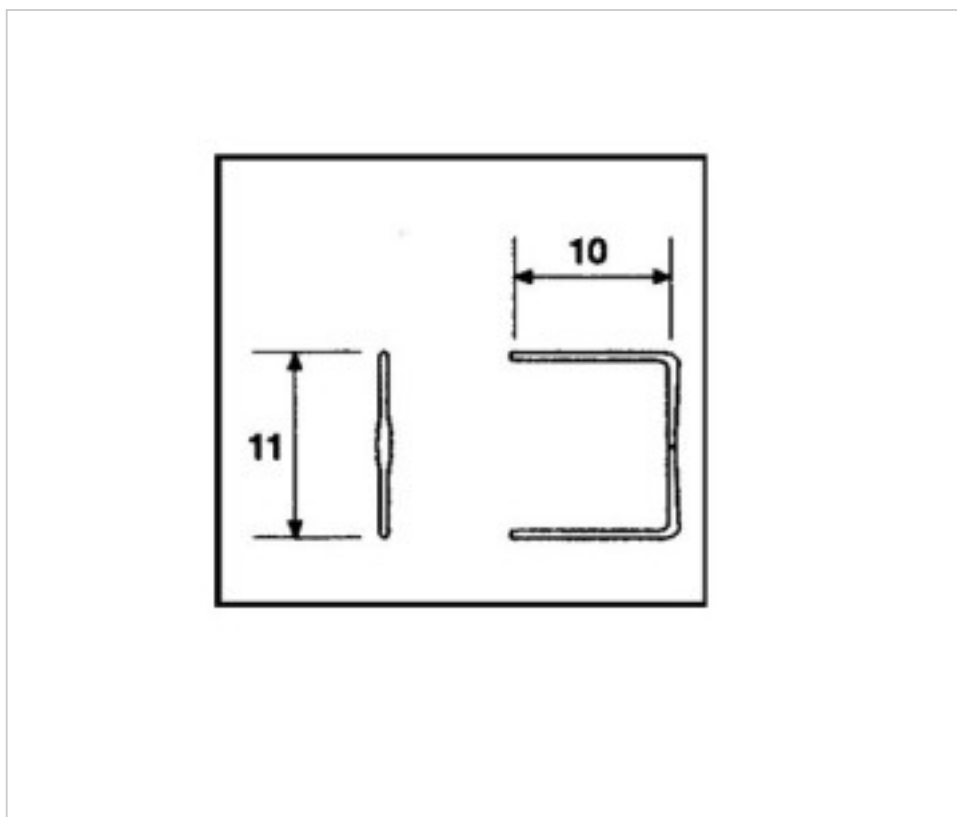

CRYSTAL FOR LAMPS > Scholer Crystal Austria > Schöler Accessories line
Accessories linker and pasted

E19151111

Long legs knot 9151 11mm gold

February 01st, 2025, 19:35

PRICE

	Lot	P.V.P. excluding VAT
Pedido mínimo	8700	0,0503€

Continued on next page >>

CRYSTAL FOR LAMPS > Scholer Crystal Austria > Schöler Accessories line
Accessories linker and pasted

E19151111

Long legs knot 9151 11mm gold

TECHNICAL SPECIFICATIONS

Packging: Box 8700 Units

OTHER FEATURES

Length (mm): 10

High (mm): 11

Colour: Gold