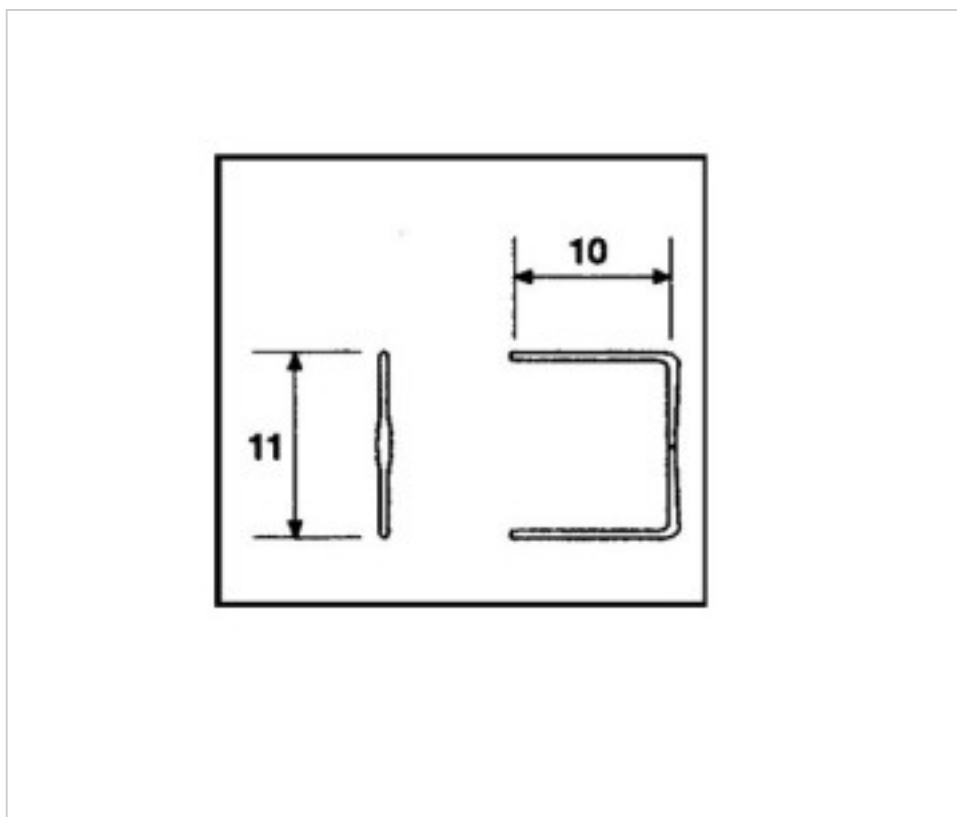

CRYSTAL FOR LAMPS > Scholer Crystal Austria > Schöler Accessories line
Accessories linker and pasted

E19151111

Long legs knot 9151 11mm gold

November 21st, 2024, 14:15

PRICE

	Lot	P.V.P. excluding VAT
Pedido mínimo	8700	0,0459€

Continued on next page >>

CRYSTAL FOR LAMPS > Scholer Crystal Austria > Schöler Accessories line
Accessories linker and pasted

E19151111

Long legs knot 9151 11mm gold

TECHNICAL SPECIFICATIONS

Packging: Box 8700 Units

OTHER FEATURES

Length (mm): 10

High (mm): 11

Colour: Gold