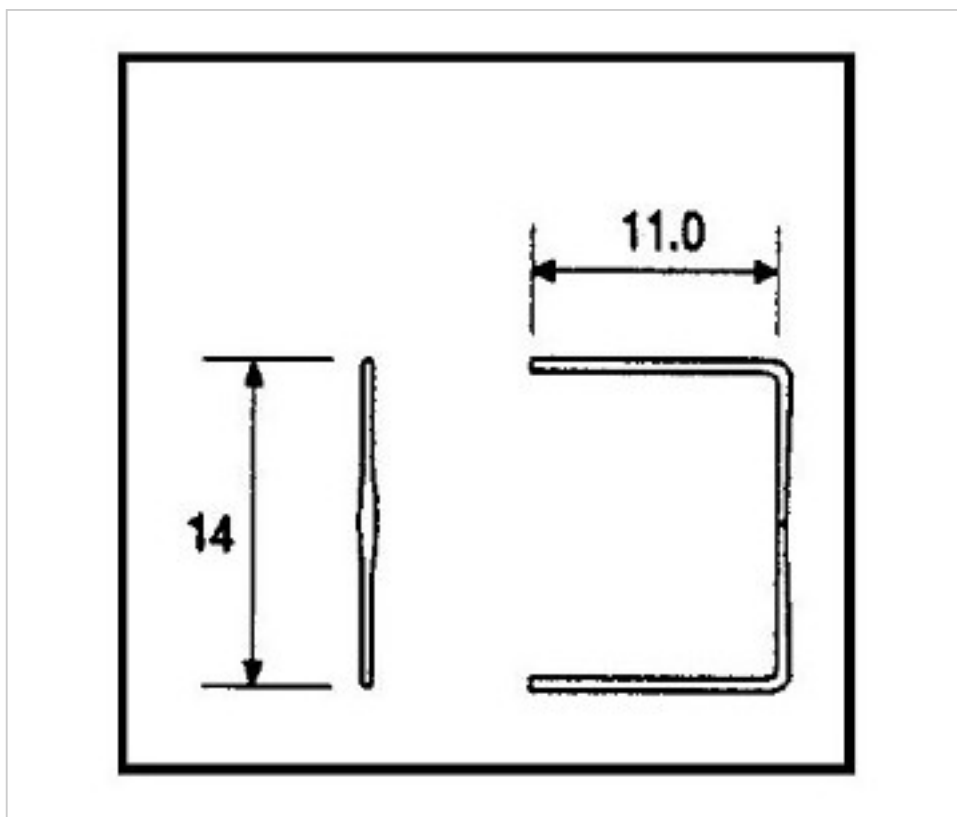

CRYSTAL FOR LAMPS > Scholer Crystal Austria > Schöler Accessories line
Accessories linker and pasted

E19151142

Long legs knot 9151 14mm chrome

February 01st, 2025, 20:16

PRICE

	Lot	P.V.P. excluding VAT
Pedido mínimo	5680	0,0121€

Continued on next page >>

CRYSTAL FOR LAMPS > Scholer Crystal Austria > Schöler Accessories line
Accessories linker and pasted

E19151142

Long legs knot 9151 14mm chrome

TECHNICAL SPECIFICATIONS

Packging: Box 5680 Units

OTHER FEATURES

High (mm): 14

Colour: Chrome