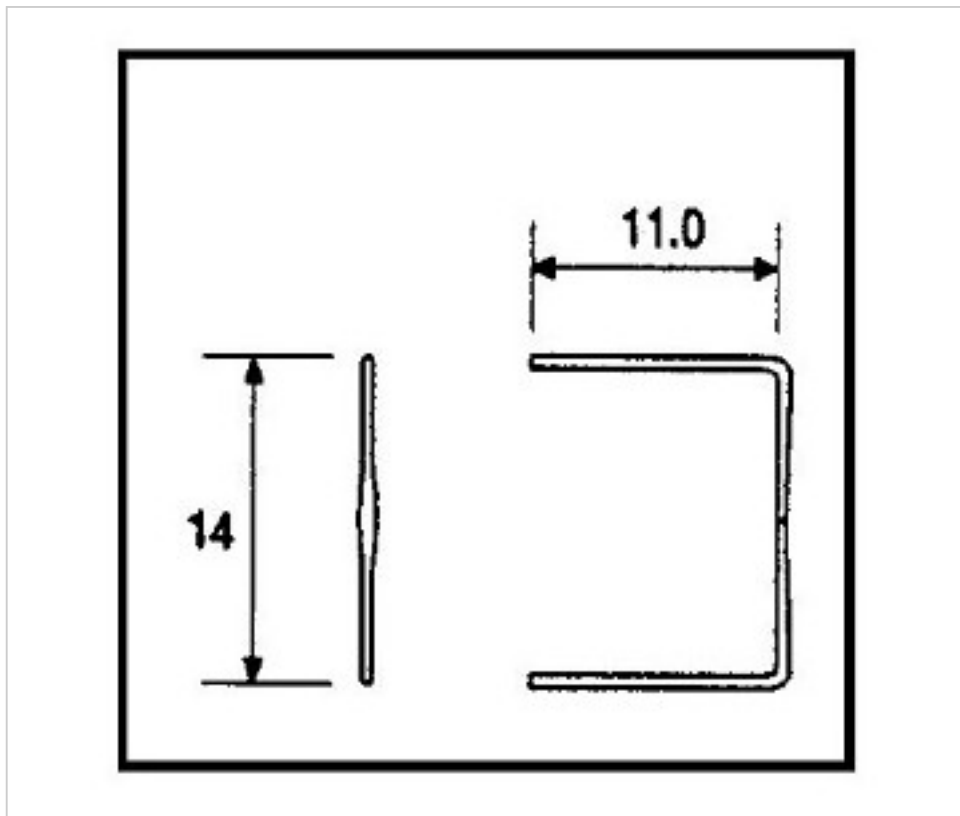

CRYSTAL FOR LAMPS > Scholer Crystal Austria > Schöler Accessories line  
Accessories linker and pasted

E19151142

Long legs knot 9151 14mm chrome

December 22nd, 2024, 04:31

## **OTHER FEATURES**

---

High (mm): 14

Colour: Chrome