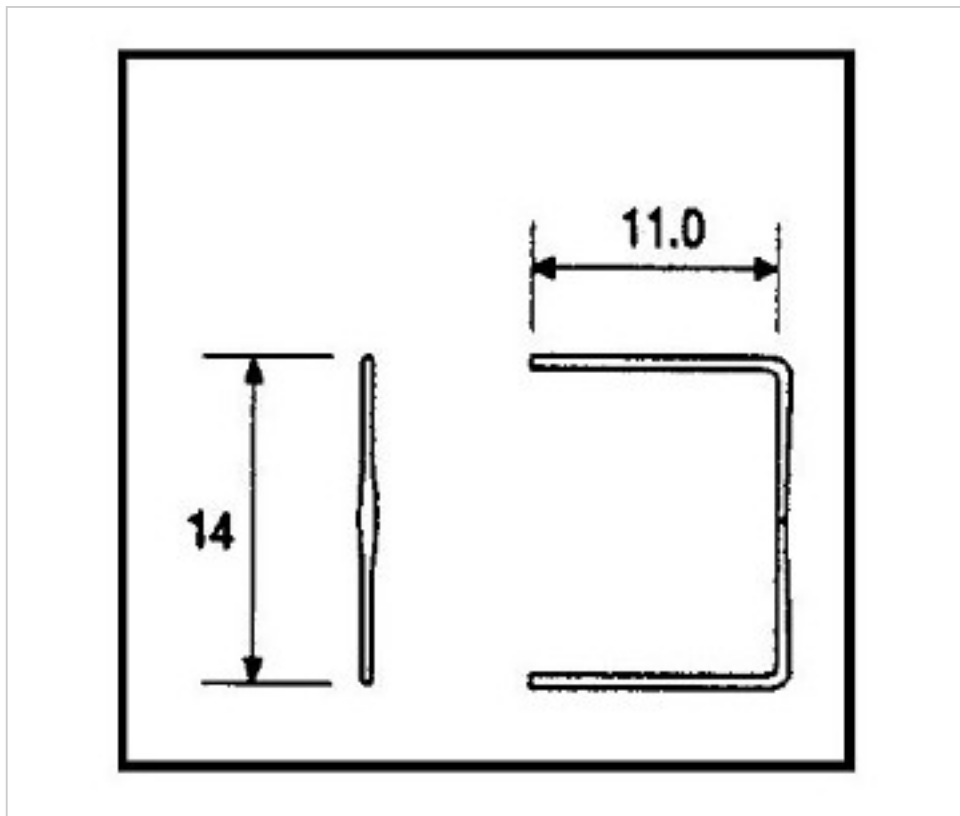

CRYSTAL FOR LAMPS > Scholer Crystal Austria > Schöler Accessories line  
Accessories linker and pasted

E19151141

Long legs knot 9151 14mm gold

November 04th, 2024, 20:16

## **OTHER FEATURES**

---

High (mm): 14

Colour: Gold