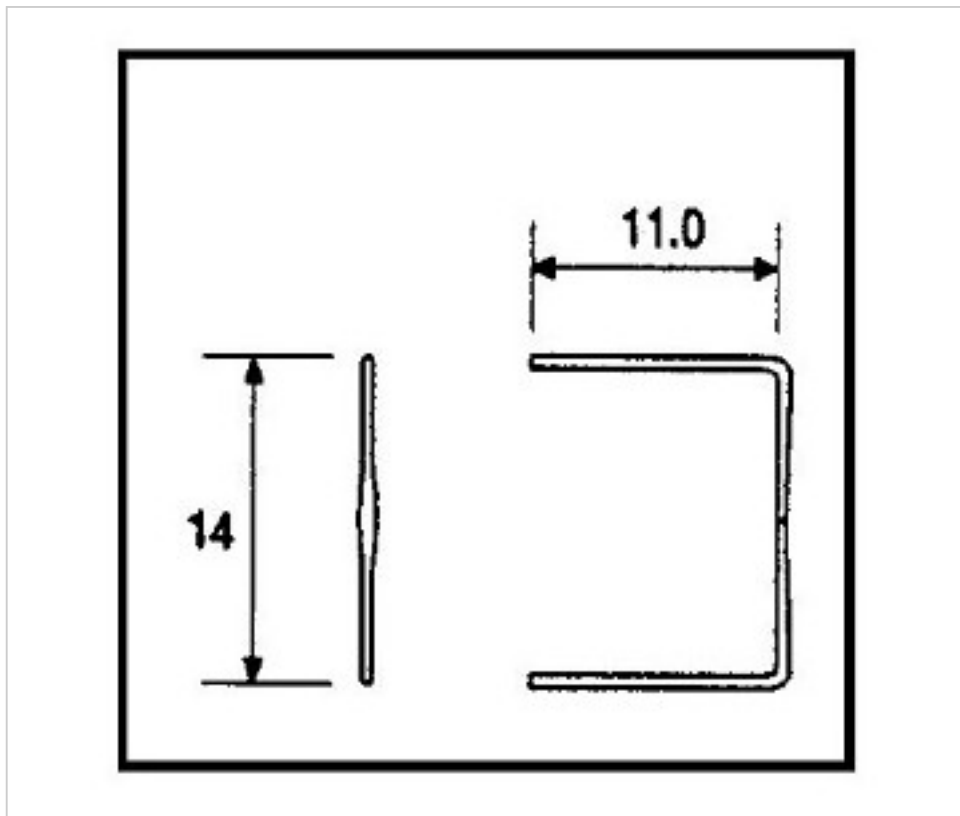

CRYSTAL FOR LAMPS > Scholer Crystal Austria > Schöler Accessories line
Accessories linker and pasted

E19151141

Long legs knot 9151 14mm gold

December 22nd, 2024, 04:33

PRICE

	Lot	P.V.P. excluding VAT
Pedido mínimo	5680	0,0696€

Continued on next page >>

CRYSTAL FOR LAMPS > Scholer Crystal Austria > Schöler Accessories line
Accessories linker and pasted

E19151141

Long legs knot 9151 14mm gold

TECHNICAL SPECIFICATIONS

Packging: Box 5680 Units

OTHER FEATURES

High (mm): 14

Colour: Gold