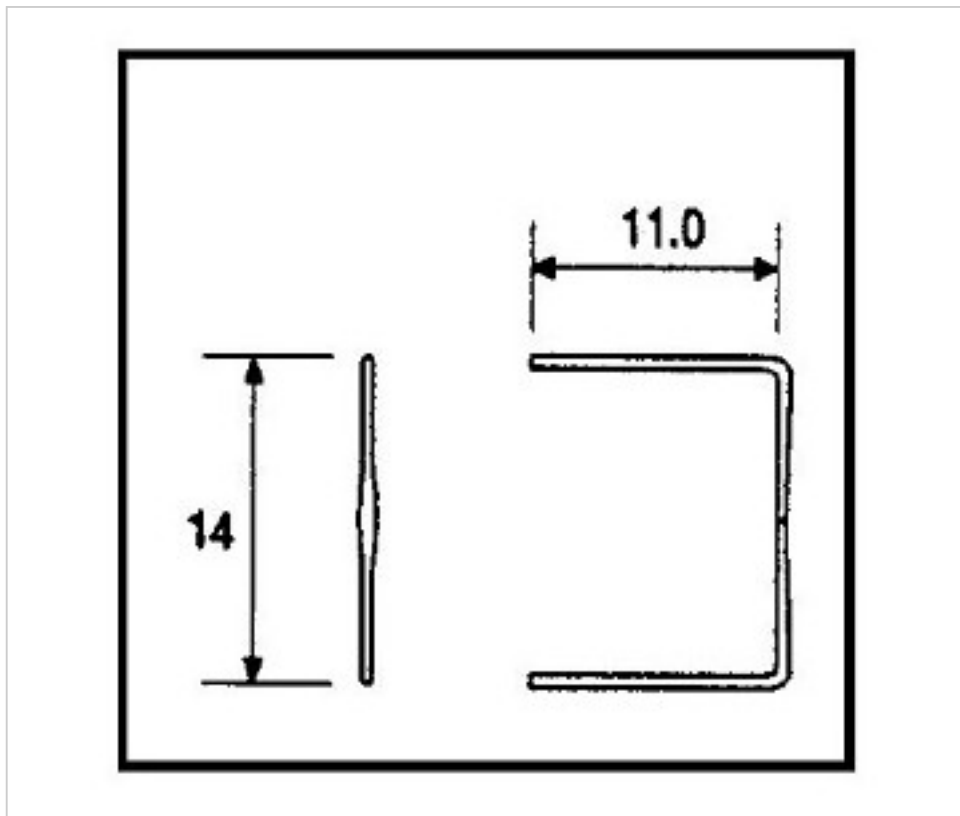

CRYSTAL FOR LAMPS > Scholer Crystal Austria > Schöler Accessories line
Accessories linker and pasted

E19151141

Long legs knot 9151 14mm gold

February 22nd, 2025, 16:27

PRICE

	Lot	P.V.P. excluding VAT
Pedido mínimo	5680	0,0762€

Continued on next page >>

CRYSTAL FOR LAMPS > Scholer Crystal Austria > Schöler Accessories line
Accessories linker and pasted

E19151141

Long legs knot 9151 14mm gold

TECHNICAL SPECIFICATIONS

Packging: Box 5680 Units

OTHER FEATURES

High (mm): 14

Colour: Gold