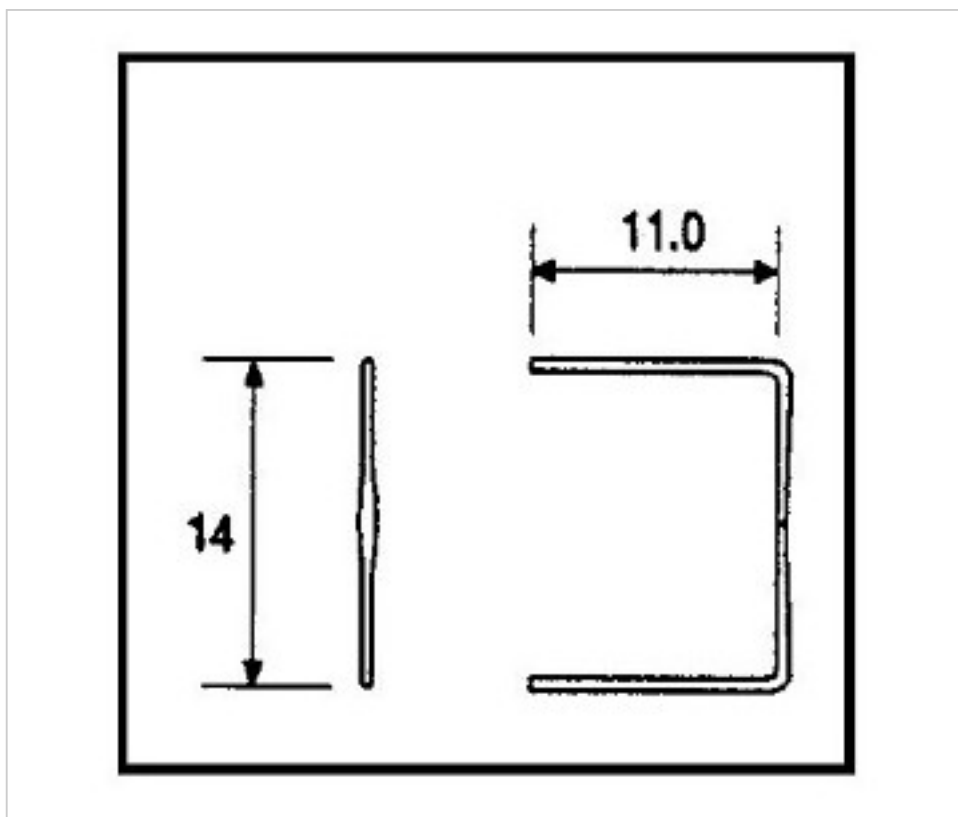

CRYSTAL FOR LAMPS > Scholer Crystal Austria > Schöler Accessories line
Accessories linker and pasted

E19151141

Long legs knot 9151 14mm gold

April 05th, 2025, 06:04

PRICE

	Lot	P.V.P. excluding VAT
Pedido mínimo	5680	0,0762€

Continued on next page >>

CRYSTAL FOR LAMPS > Scholer Crystal Austria > Schöler Accessories line
Accessories linker and pasted

E19151141

Long legs knot 9151 14mm gold

TECHNICAL SPECIFICATIONS

Packging: Box 5680 Units

OTHER FEATURES

High (mm): 14

Colour: Gold