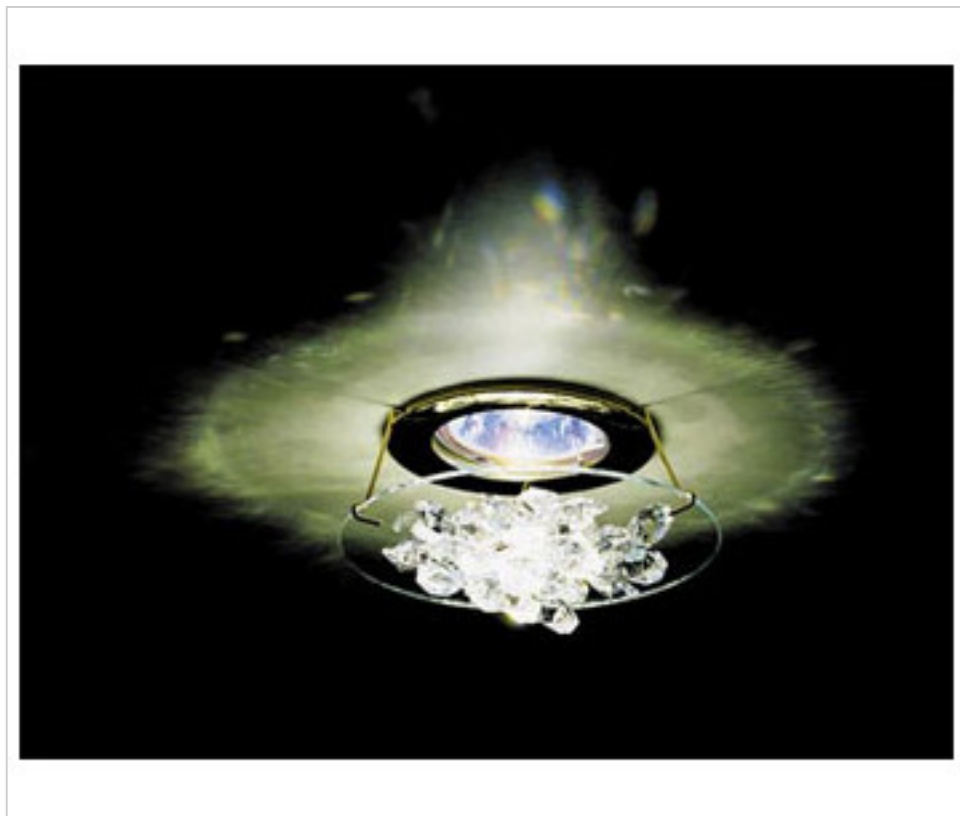

1189K0135

Kit "ICE" model, chrome

November 04th, 2024, 20:21

DESCRIPTION

Halogen Spotlight with chrome panels decorated with Swarovski crystals. 68mm diameter central hole. Complete with all accessories including electronic transformer and 12V-50W dichroic lamp

PRICE

	Lot	P.V.P. excluding VAT
	1	187,84€
	6	150,28€
	12	130,67€

Continued on next page >>

SWAROVSKI CRYSTAL > Swarovski Contemporary Lighting > Strass decorative Panels
Strass Decorative Panels

1189K0135