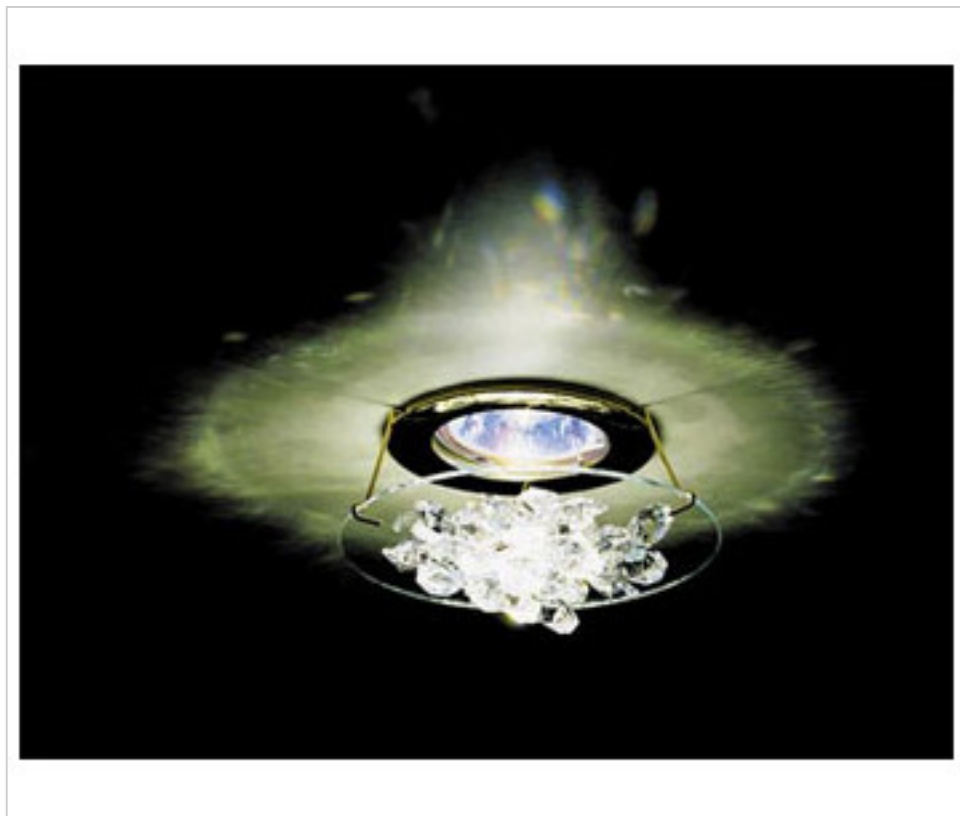

1189K0135

Kit "ICE" model, chrome

October 02nd, 2024, 04:29

DESCRIPTION

Halogen Spotlight with chrome panels decorated with Swarovski crystals. 68mm diameter central hole. Complete with all accessories including electronic transformer and 12V-50W dichroic lamp

PRICE

	Lot	P.V.P. excluding VAT
	1	187,84€
	6	150,28€
	12	130,67€

Continued on next page >>

SWAROVSKI CRYSTAL > Swarovski Contemporary Lighting > Strass decorative Panels
Strass Decorative Panels

1189K0135