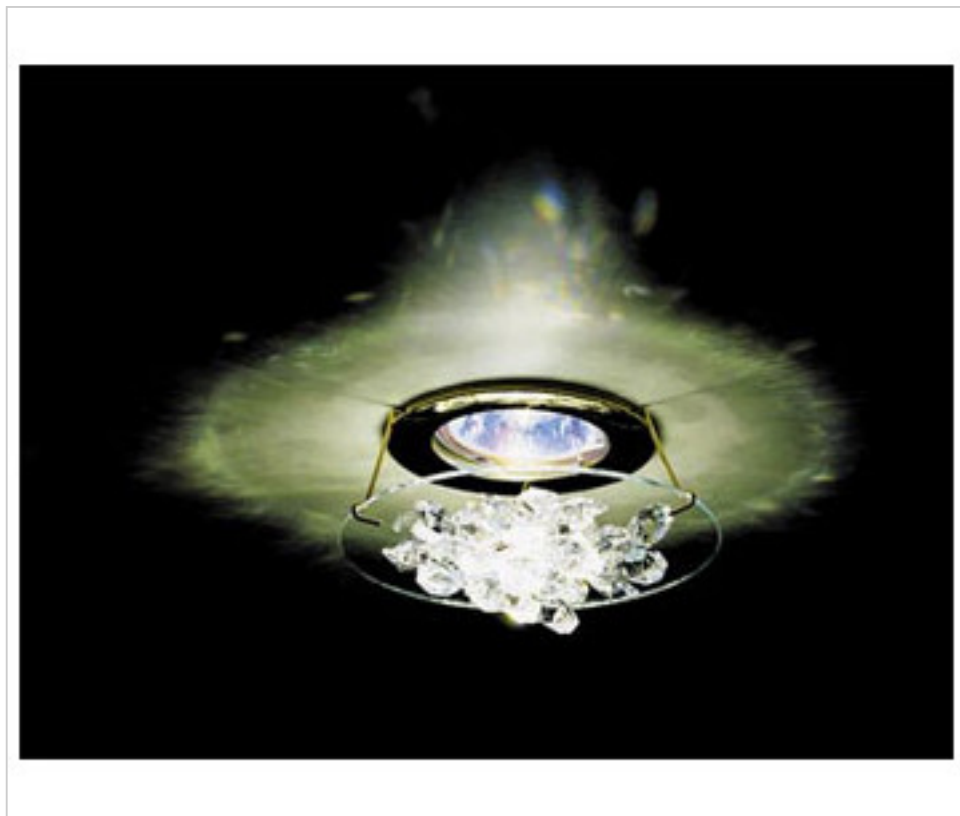

1189K0159

Kit "ICE COLOR" model, gold op.B

November 03rd, 2024, 13:40

DESCRIPTION

Halogen Spotlight with chrome panels decorated with Swarovski crystals. 68mm diameter central hole. Complete with all accessories including electronic transformer and 12V-50W dichroic lamp

PRICE

	Lot	P.V.P. excluding VAT
	1	158,82€
	6	127,06€
	12	110,49€

Continued on next page >>

SWAROVSKI CRYSTAL > Swarovski Contemporary Lighting > Strass decorative Panels
Strass Decorative Panels

1189K0159