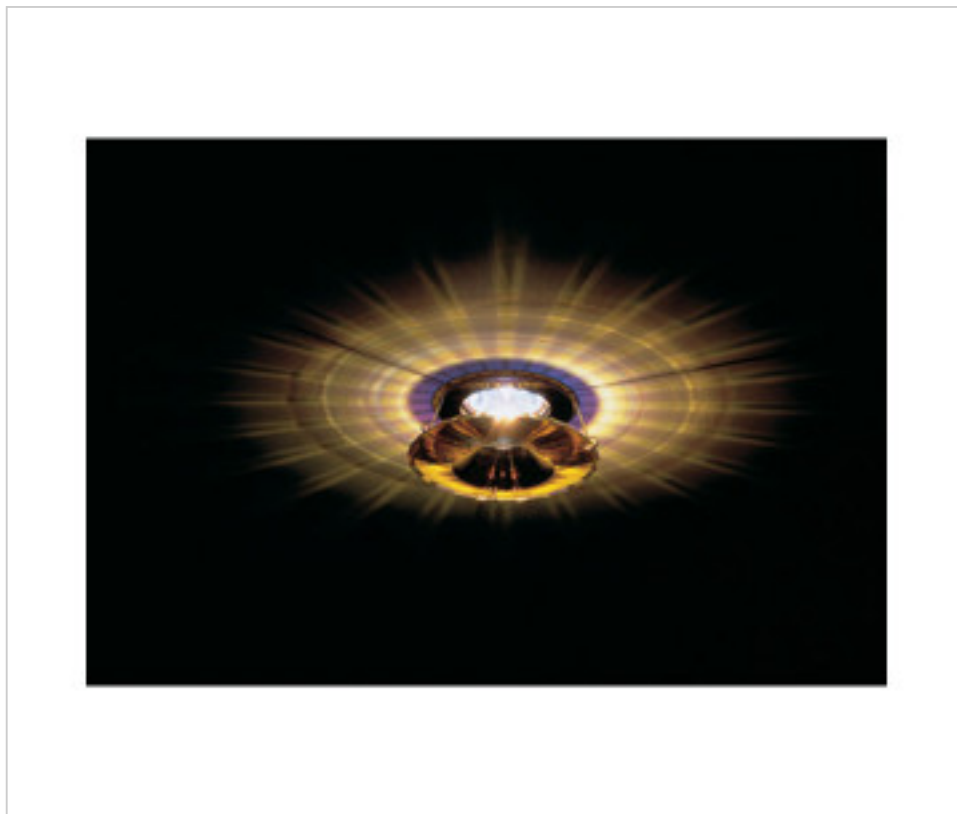

1189K0335

Kit "MOON" model, chrome

November 03rd, 2024, 13:35

DESCRIPTION

Halogen Spotlight with chrome panels decorated with Swarovski crystals. 68mm diameter central hole. Complete with all accessories including electronic transformer and 12V-50W dichroic lamp

PRICE

	Lot	P.V.P. excluding VAT
	1	263,67€
	6	210,95€
	12	183,43€

Continued on next page >>

SWAROVSKI CRYSTAL > Swarovski Contemporary Lighting > Strass decorative Panels
Strass Decorative Panels

1189K0335