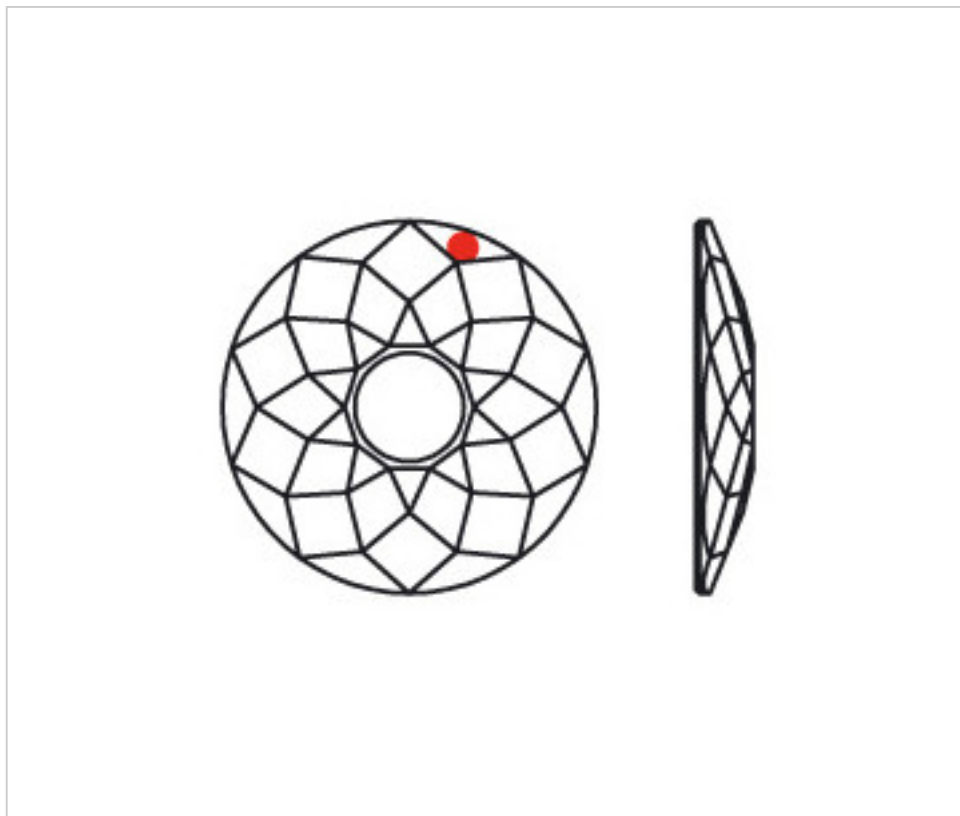

SWAROVSKI CRYSTAL > Strass Swarovski Crystal > Strass Swarovski Pendants  
Strass Transparent Pendants

112895890 - 627356

**Orbit Washer 8950/802 090 90mm Swarovski Crystal**

October 02nd, 2024, 05:19

**PRICE**

## OTHER FEATURES

---

Diameter (mm): 90

Colour: Transparent

Central Hole (mm): 26