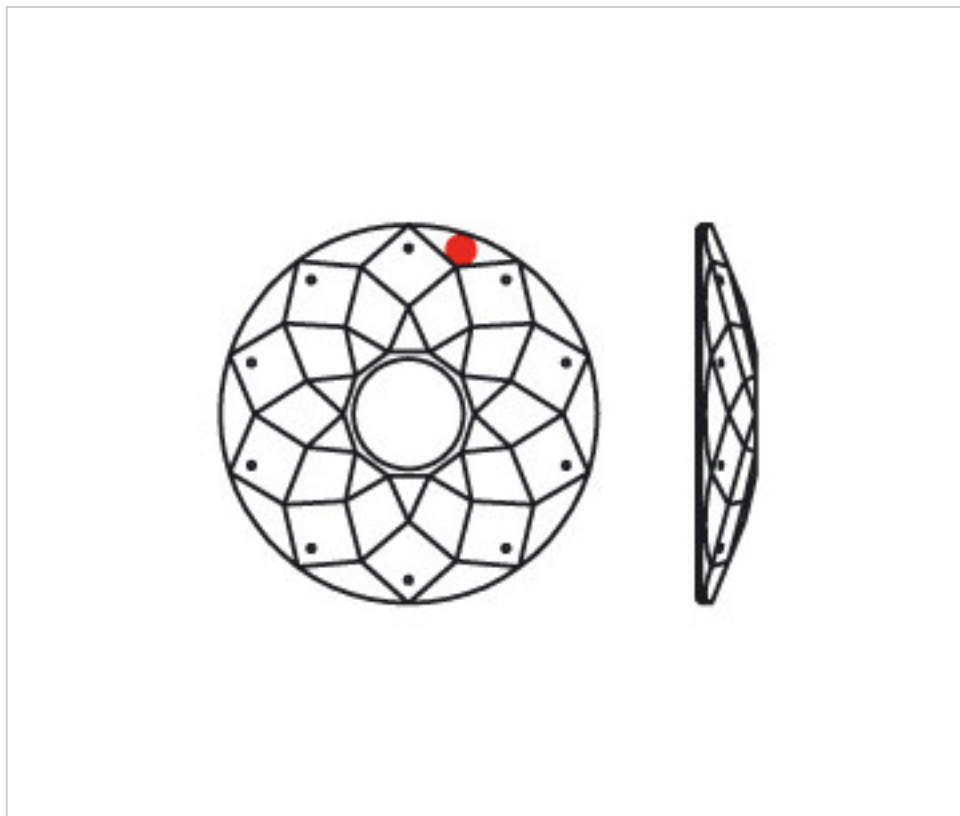

SWAROVSKI CRYSTAL > Strass Swarovski Crystal > Strass Swarovski Pendants
Strass Transparent Pendants

112895891

Orbit washer 8950/802 10 holes 90mm. Swarovski Crystal

April 05th, 2025, 08:46

PRICE

Lot	P.V.P. excluding VAT
1	27,85€

Continued on next page >>

SWAROVSKI CRYSTAL > Strass Swarovski Crystal > Strass Swarovski Pendants
Strass Transparent Pendants

112895891

Orbit washer 8950/802 10 holes 90mm. Swarovski Crystal

TECHNICAL SPECIFICATIONS

Weight: 156 Grams

Packging: Box 12 Units

OTHER FEATURES

Diameter (mm): 90

Colour: Transparent

Central Hole (mm): 26

Lateral Holes: 10

DOCUMENTS

 [Orbit washer 8950/802 10 holes 90mm. Swarovski Crystal](#)