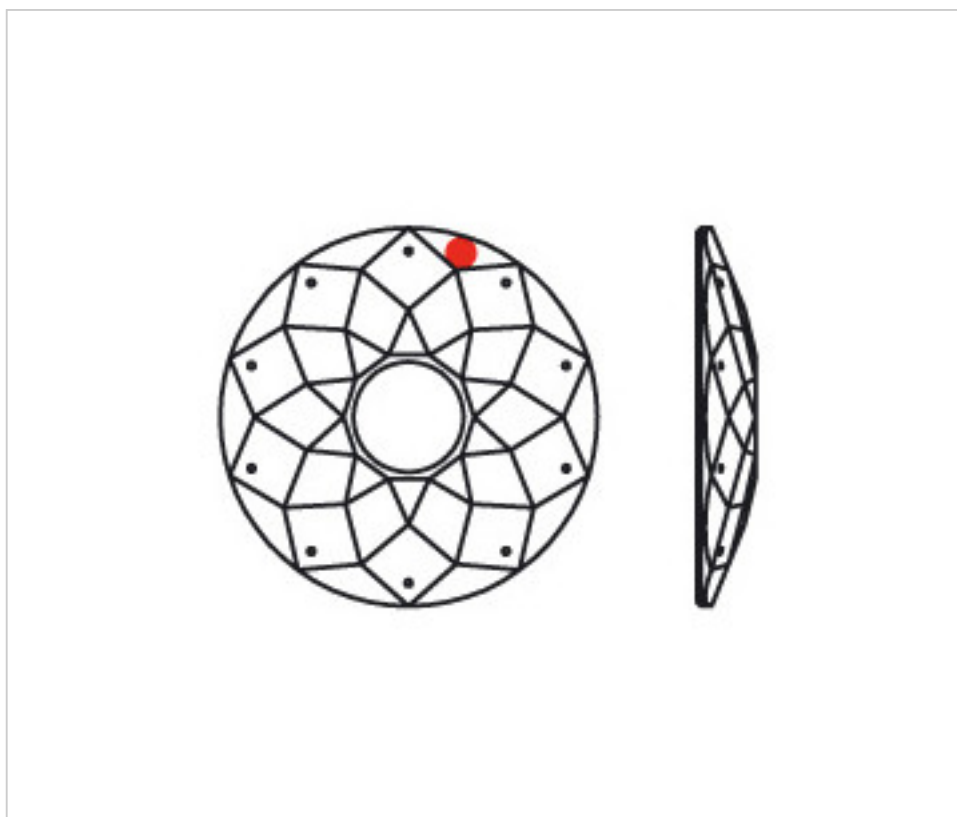

SWAROVSKI CRYSTAL > Strass Swarovski Crystal > Strass Swarovski Pendants
Strass Transparent Pendants

112895891

Orbit washer 8950/802 10 holes 90mm. Swarovski Crystal

March 04th, 2025, 06:02

PRICE

Lot	P.V.P. excluding VAT
1	27,85€

Continued on next page >>

SWAROVSKI CRYSTAL > Strass Swarovski Crystal > Strass Swarovski Pendants
Strass Transparent Pendants

112895891

Orbit washer 8950/802 10 holes 90mm. Swarovski Crystal

TECHNICAL SPECIFICATIONS

Weight: 156 Grams

Packging: Box 12 Units

OTHER FEATURES

Diameter (mm): 90

Colour: Transparent

Central Hole (mm): 26

Lateral Holes: 10

DOCUMENTS

 [Orbit washer 8950/802 10 holes 90mm. Swarovski Crystal](#)