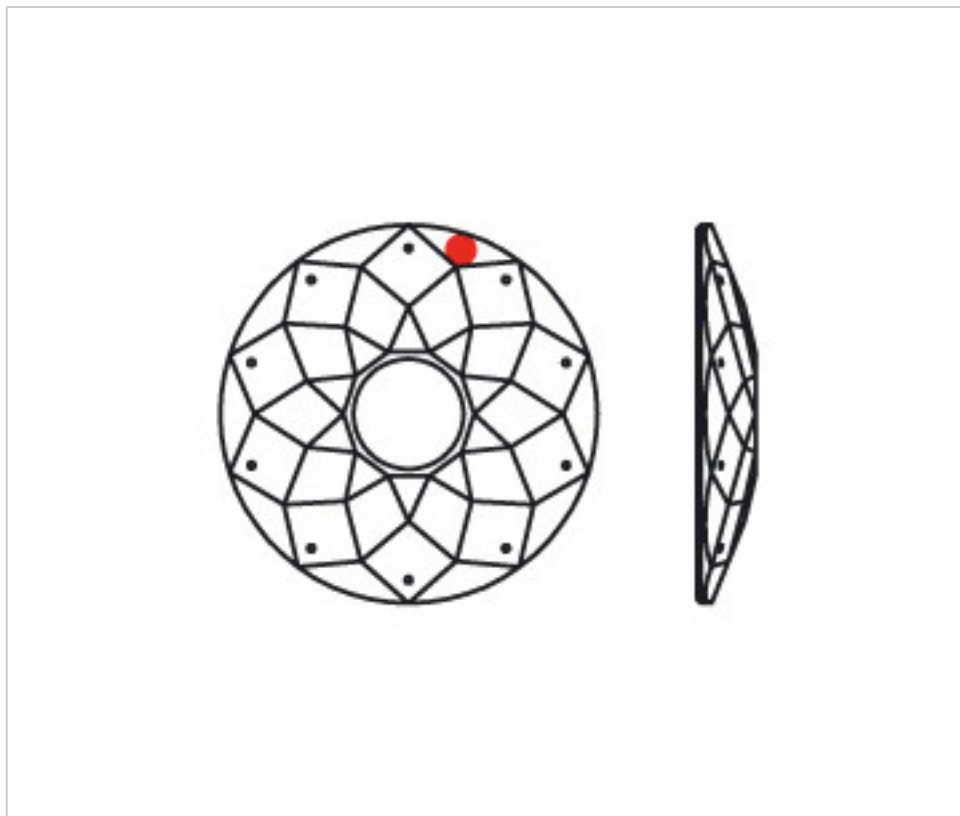

SWAROVSKI CRYSTAL > Strass Swarovski Crystal > Strass Swarovski Pendants
Strass Transparent Pendants

112895891

Orbit washer 8950/802 10 holes 90mm. Swarovski Crystal

October 02nd, 2024, 05:18

PRICE

Lot	P.V.P. excluding VAT
1	27,85€

Continued on next page >>

SWAROVSKI CRYSTAL > Strass Swarovski Crystal > Strass Swarovski Pendants
Strass Transparent Pendants

112895891

Orbit washer 8950/802 10 holes 90mm. Swarovski Crystal

TECHNICAL SPECIFICATIONS

Weight: 156 Grams

Packging: Box 12 Units

OTHER FEATURES

Diameter (mm): 90

Colour: Transparent

Central Hole (mm): 26

Lateral Holes: 10

DOCUMENTS

 [Orbit 8950/802 10 90mm Crystal 1 hole](#)