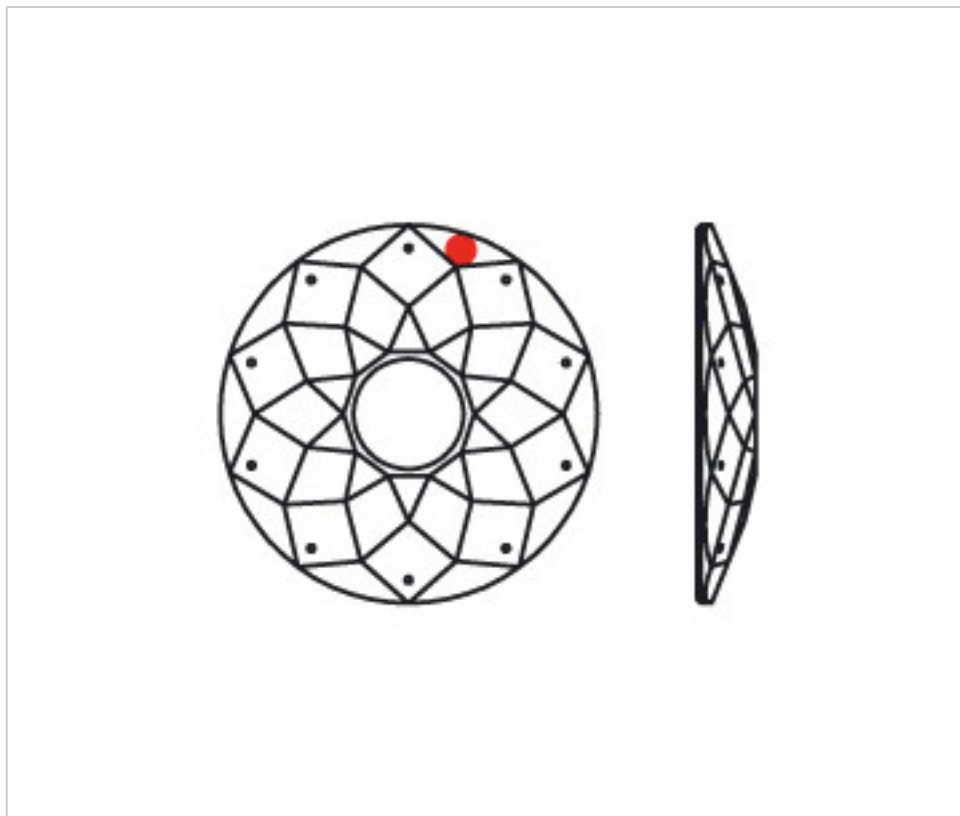

SWAROVSKI CRYSTAL > Strass Swarovski Crystal > Strass Swarovski Pendants
Strass Transparent Pendants

112895891

Orbit washer 8950/802 10 holes 90mm. Swarovski Crystal

February 01st, 2025, 19:52

PRICE

Lot	P.V.P. excluding VAT
1	27,85€

Continued on next page >>

SWAROVSKI CRYSTAL > Strass Swarovski Crystal > Strass Swarovski Pendants
Strass Transparent Pendants

112895891

Orbit washer 8950/802 10 holes 90mm. Swarovski Crystal

TECHNICAL SPECIFICATIONS

Weight: 156 Grams

Packging: Box 12 Units

OTHER FEATURES

Diameter (mm): 90

Colour: Transparent

Central Hole (mm): 26

Lateral Holes: 10

DOCUMENTS

 [Orbit washer 8950/802 10 holes 90mm. Swarovski Crystal](#)