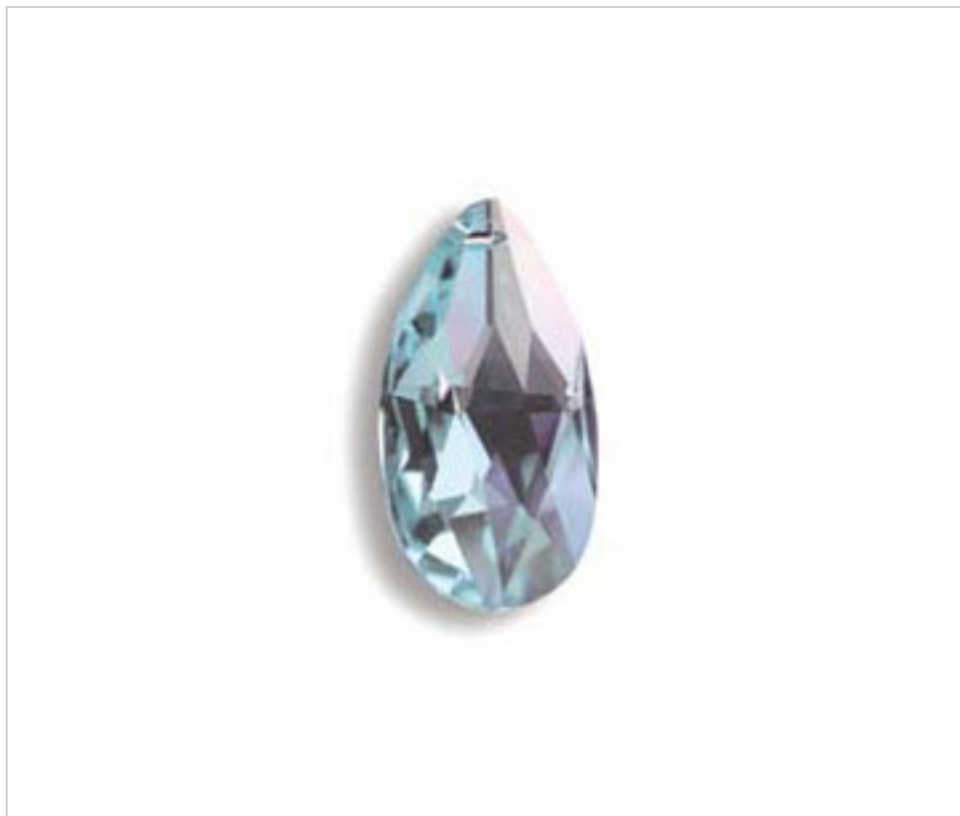

SWAROVSKI CRYSTAL > Strass Swarovski Crystal > Strass Swarovski Almonds  
Strass Colors Almonds

11287212B - 170597

Almond 8721/28x17mm BL AB

February 22nd, 2025, 07:32

**PRICE**

	Lot	P.V.P. excluding VAT
	1	2,79€
	50	2,23€
	400	1,95€

Continued on next page >>

SWAROVSKI CRYSTAL > Strass Swarovski Crystal > Strass Swarovski Almonds  
Strass Colors Almonds

11287212B - 170597

**Almond 8721/28x17mm BL AB**

## OTHER FEATURES

---

Length (mm): 28

Width (mm): 17

Colour: Aurora Boreal