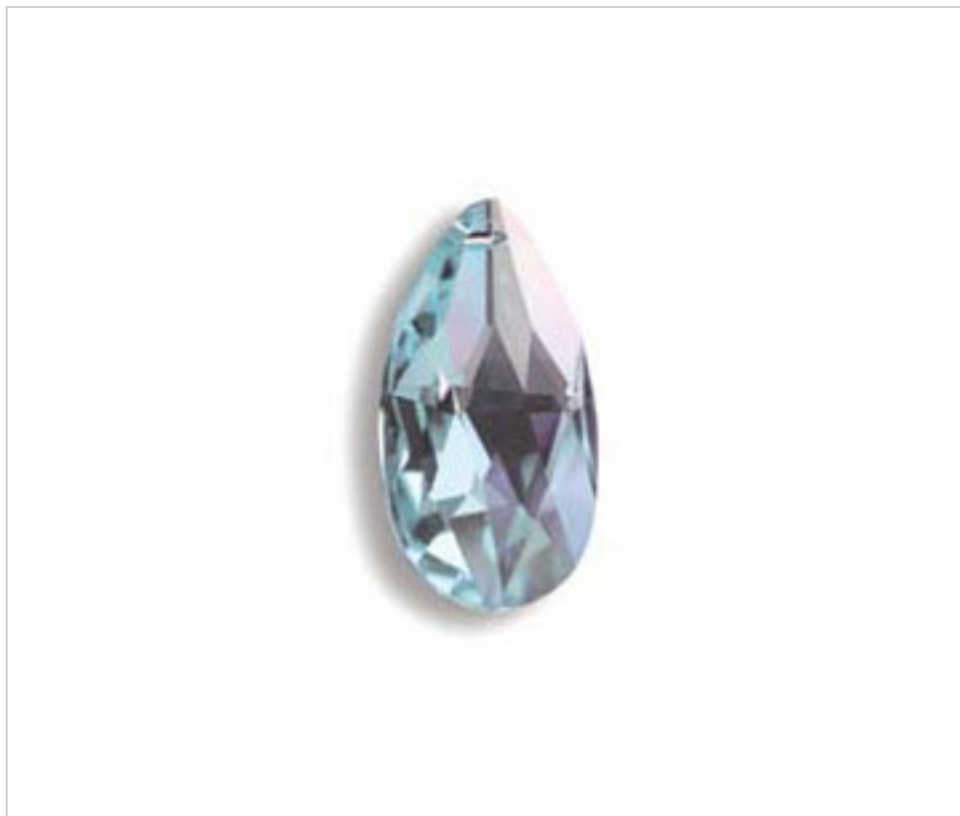

SWAROVSKI CRYSTAL > Strass Swarovski Crystal > Strass Swarovski Almonds
Strass Colors Almonds

11287212B - 170597

Almond 8721/28x17mm BL AB

December 03rd, 2024, 19:02

PRICE

	Lot	P.V.P. excluding VAT
	1	2,79€
	50	2,23€
	400	1,95€

Continued on next page >>

SWAROVSKI CRYSTAL > Strass Swarovski Crystal > Strass Swarovski Almonds
Strass Colors Almonds

11287212B - 170597

Almond 8721/28x17mm BL AB

TECHNICAL SPECIFICATIONS

Weight: 5 Grams