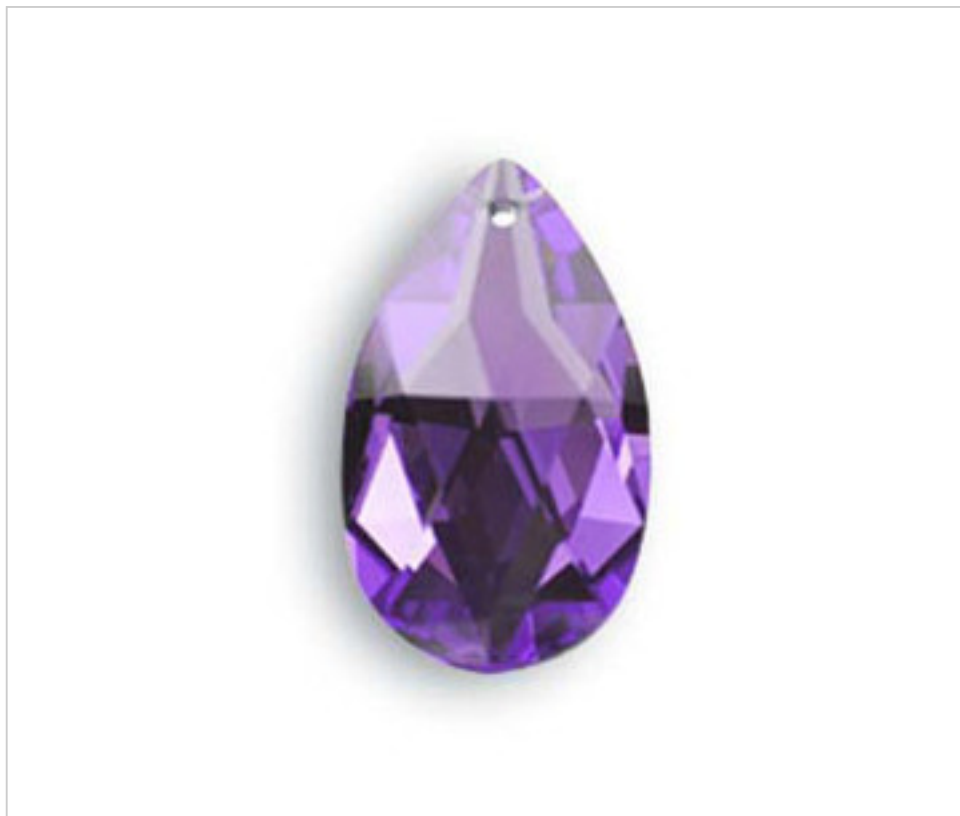

SWAROVSKI CRYSTAL > Strass Swarovski Crystal > Strass Swarovski Almonds
Strass Colors Almonds

11287212M - 687225

Almond 8721/28x17mm Blue violet

November 03rd, 2024, 11:48

PRICE

	Lot	P.V.P. excluding VAT
	1	2,98€
	50	2,38€
	400	2,07€

Continued on next page >>

SWAROVSKI CRYSTAL > Strass Swarovski Crystal > Strass Swarovski Almonds
Strass Colors Almonds

11287212M - 687225

Almond 8721/28x17mm Blue violet

TECHNICAL SPECIFICATIONS

Weight: 5 Grams