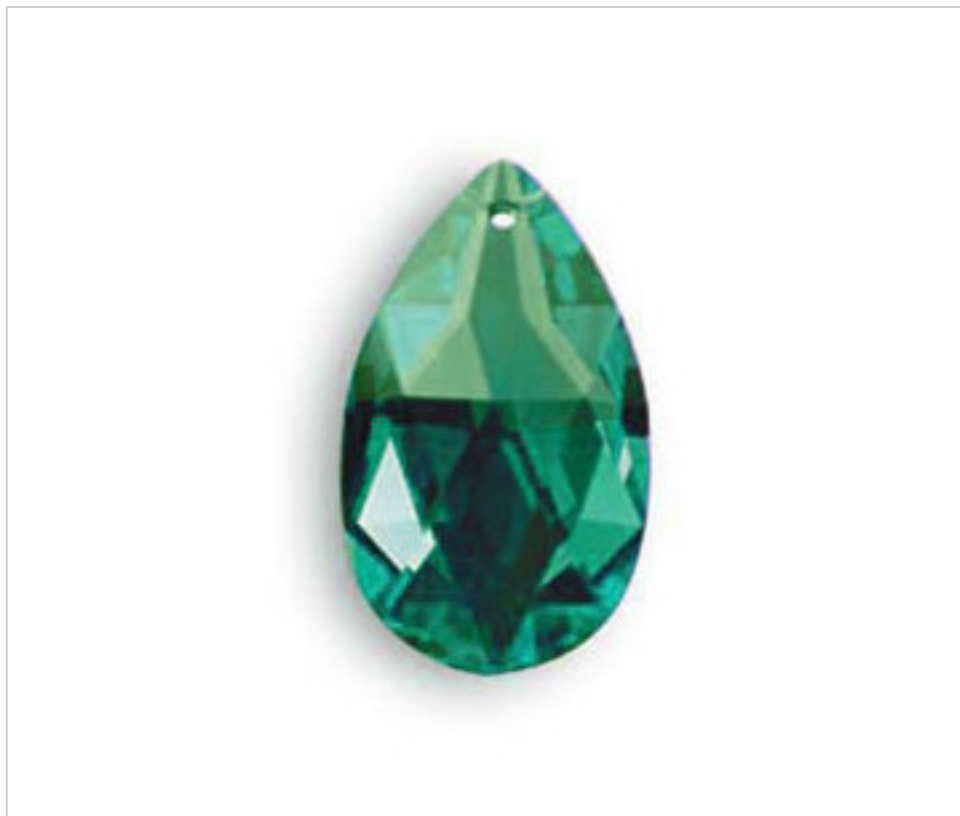

SWAROVSKI CRYSTAL > Strass Swarovski Crystal > Strass Swarovski Almonds
Strass Colors Almonds

11287212E - 844240

Almond 8721/28x17mm Emerald

November 21st, 2024, 14:15

PRICE

	Lot	P.V.P. excluding VAT
	1	2,98€
	50	2,38€
	400	2,07€

Continued on next page >>

SWAROVSKI CRYSTAL > Strass Swarovski Crystal > Strass Swarovski Almonds
Strass Colors Almonds

11287212E - 844240

Almond 8721/28x17mm Emerald

TECHNICAL SPECIFICATIONS

Weight: 6 Grams