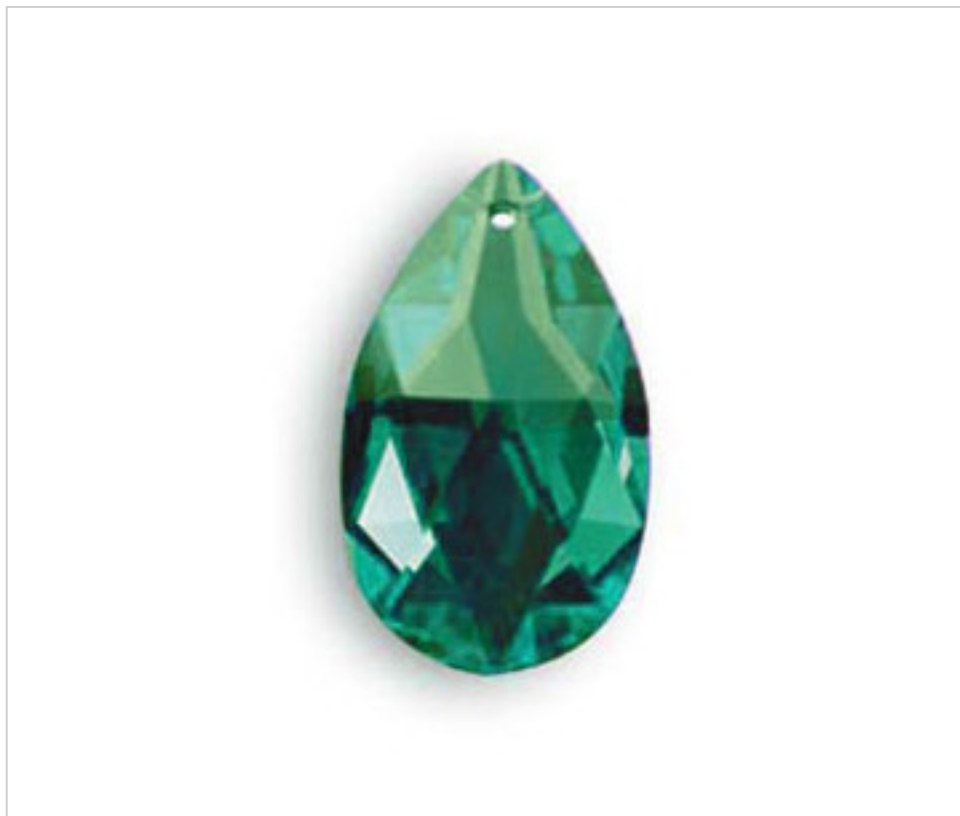

SWAROVSKI CRYSTAL > Strass Swarovski Crystal > Strass Swarovski Almonds  
Strass Colors Almonds

11287212E - 844240

Almond 8721/28x17mm Emerald

February 22nd, 2025, 07:28

**PRICE**

	Lot	P.V.P. excluding VAT
	1	2,98€
	50	2,38€
	400	2,07€

Continued on next page >>

SWAROVSKI CRYSTAL > Strass Swarovski Crystal > Strass Swarovski Almonds  
Strass Colors Almonds

11287212E - 844240

**Almond 8721/28x17mm Emerald**

## OTHER FEATURES

---

Length (mm): 28

Width (mm): 17

Colour: Emerald