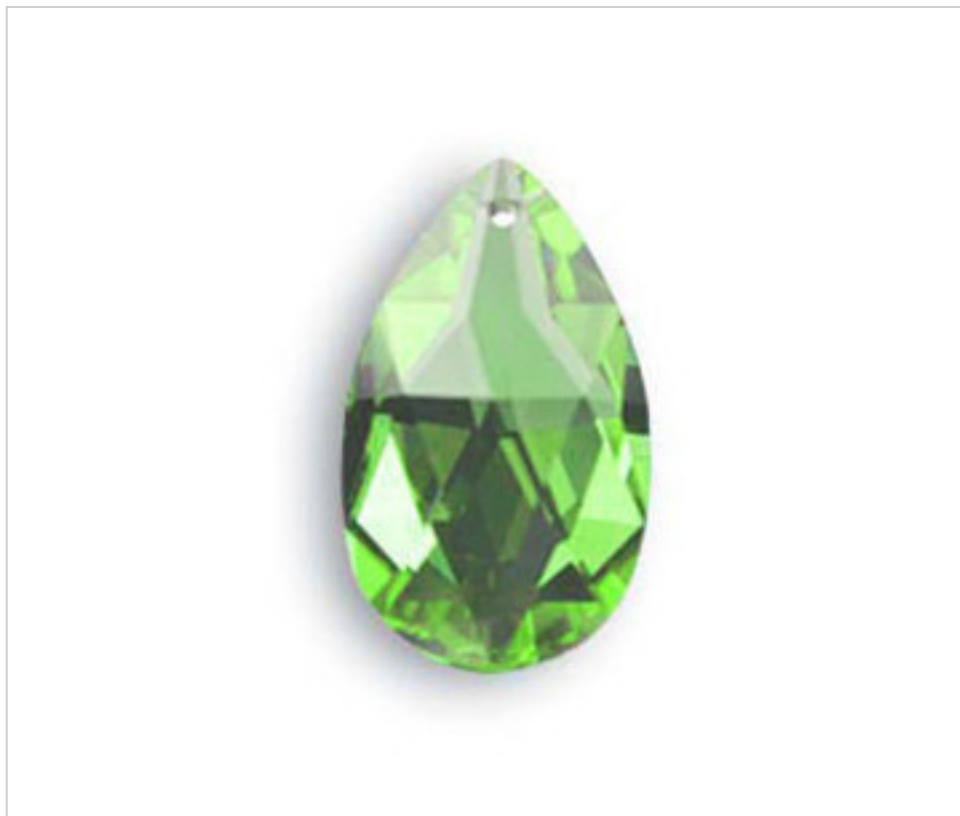

SWAROVSKI CRYSTAL > Strass Swarovski Crystal > Strass Swarovski Almonds
Strass Colors Almonds

11287212P - 686089

Almond 8721/28x17mm Light Peridot

December 03rd, 2024, 18:44

PRICE

	Lot	P.V.P. excluding VAT
	1	2,98€
	50	2,38€
	400	2,07€

Continued on next page >>

SWAROVSKI CRYSTAL > Strass Swarovski Crystal > Strass Swarovski Almonds
Strass Colors Almonds

11287212P - 686089

Almond 8721/28x17mm Light Peridot

TECHNICAL SPECIFICATIONS

Weight: 5 Grams