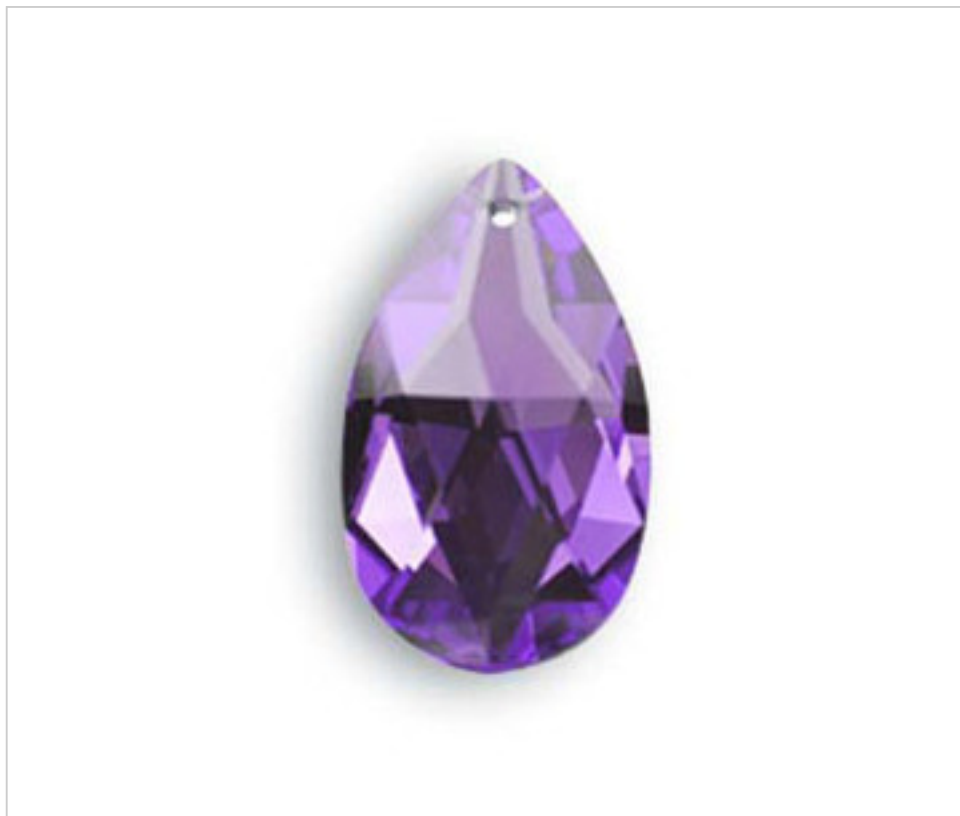

SWAROVSKI CRYSTAL > Strass Swarovski Crystal > Strass Swarovski Almonds
Strass Colors Almonds

11287213M - 627116

Almond 8721/38x22mm Blue violet

February 22nd, 2025, 07:35

PRICE

	Lot	P.V.P. excluding VAT
	1	3,99€
	32	3,19€
	192	2,76€

Continued on next page >>

SWAROVSKI CRYSTAL > Strass Swarovski Crystal > Strass Swarovski Almonds
Strass Colors Almonds

11287213M - 627116

Almond 8721/38x22mm Blue violet

TECHNICAL SPECIFICATIONS

Weight: 13 Grams