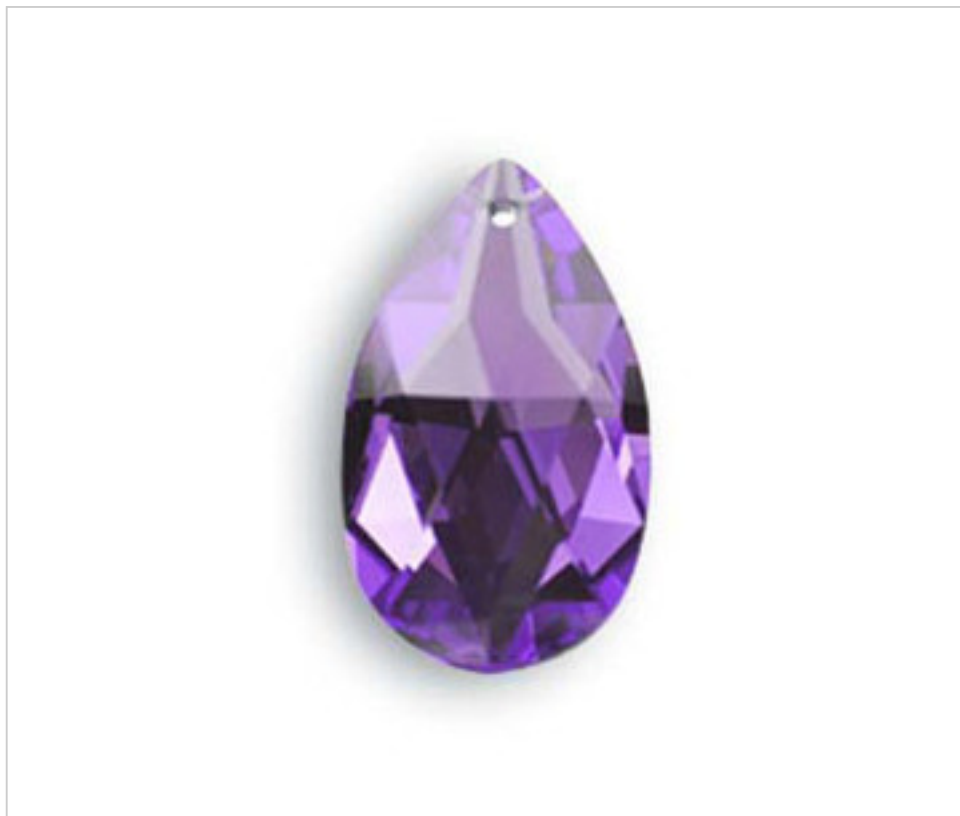

SWAROVSKI CRYSTAL > Strass Swarovski Crystal > Strass Swarovski Almonds
Strass Colors Almonds

11287213M - 627116

Almond 8721/38x22mm Blue violet

April 05th, 2025, 07:59

PRICE

	Lot	P.V.P. excluding VAT
	1	3,99€
	32	3,19€
	192	2,76€

Continued on next page >>

SWAROVSKI CRYSTAL > Strass Swarovski Crystal > Strass Swarovski Almonds
Strass Colors Almonds

11287213M - 627116

Almond 8721/38x22mm Blue violet

TECHNICAL SPECIFICATIONS

Weight: 13 Grams