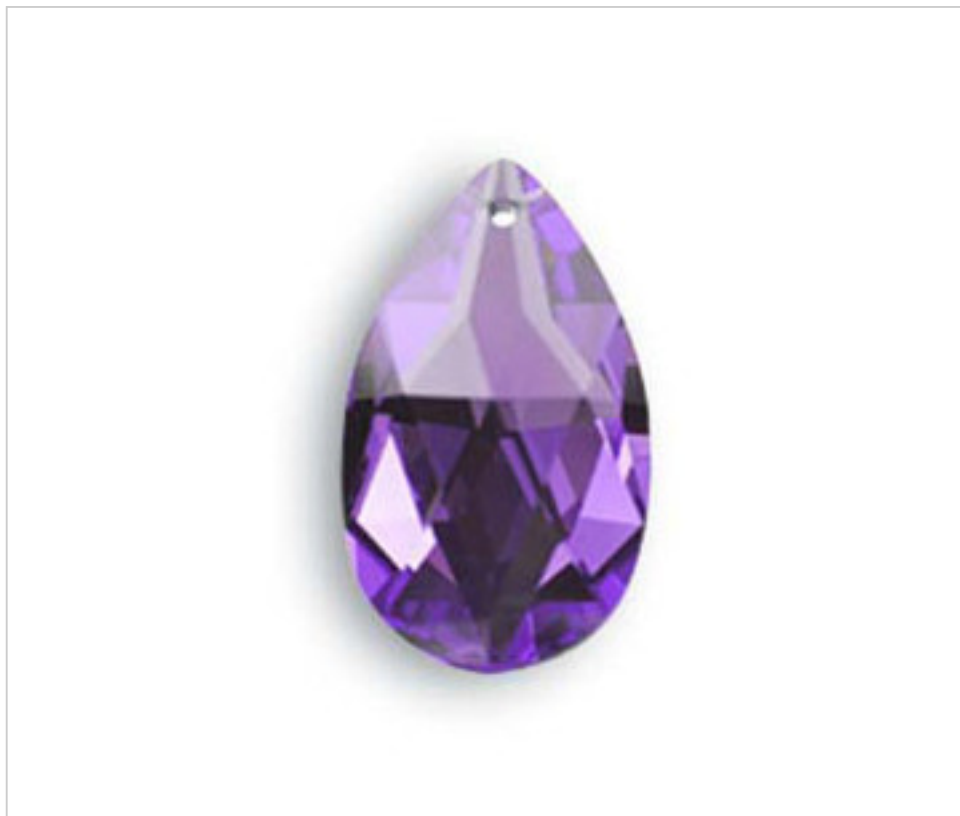

SWAROVSKI CRYSTAL > Strass Swarovski Crystal > Strass Swarovski Almonds
Strass Colors Almonds

11287213M - 627116

Almond 8721/38x22mm Blue violet

December 22nd, 2024, 03:24

PRICE

	Lot	P.V.P. excluding VAT
	1	3,99€
	32	3,19€
	192	2,76€

Continued on next page >>

SWAROVSKI CRYSTAL > Strass Swarovski Crystal > Strass Swarovski Almonds
Strass Colors Almonds

11287213M - 627116

Almond 8721/38x22mm Blue violet

TECHNICAL SPECIFICATIONS

Weight: 13 Grams