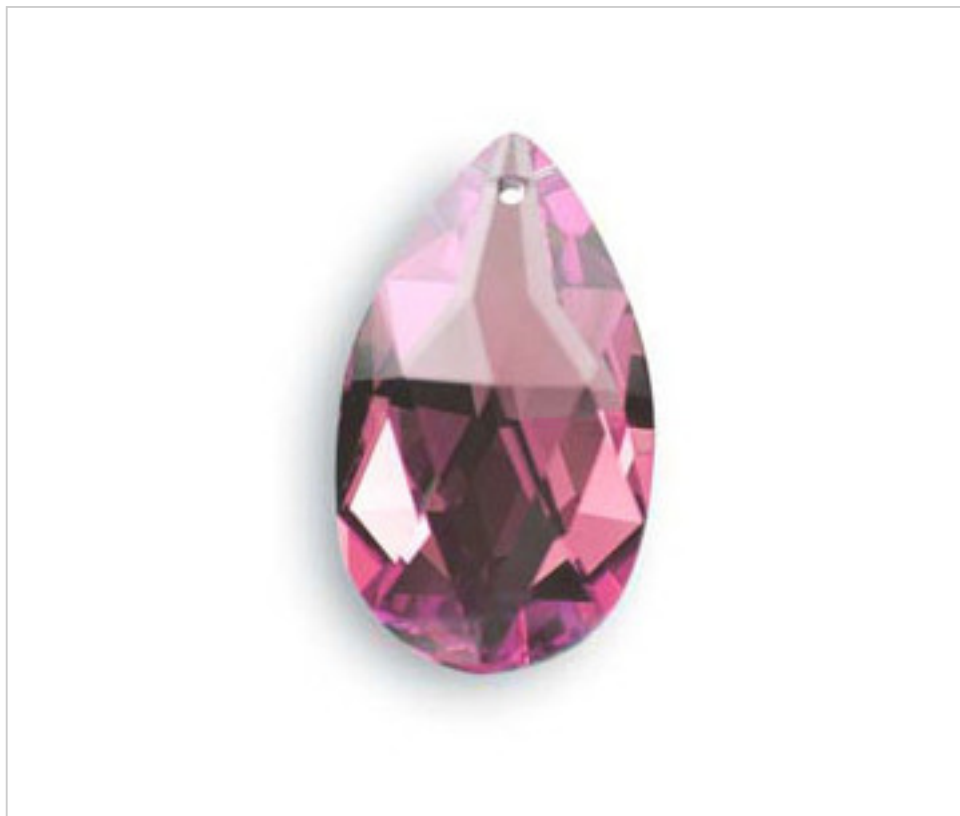

SWAROVSKI CRYSTAL > Strass Swarovski Crystal > Strass Swarovski Almonds
Strass Colors Almonds

11287213R - 168695

Almond 8721/38x22mm Pinkish

November 23rd, 2024, 09:23

PRICE

	Lot	P.V.P. excluding VAT
	1	3,99€
	32	3,19€
	192	2,76€

Continued on next page >>

SWAROVSKI CRYSTAL > Strass Swarovski Crystal > Strass Swarovski Almonds
Strass Colors Almonds

11287213R - 168695

Almond 8721/38x22mm Pinkish

TECHNICAL SPECIFICATIONS

Weight: 12 Grams