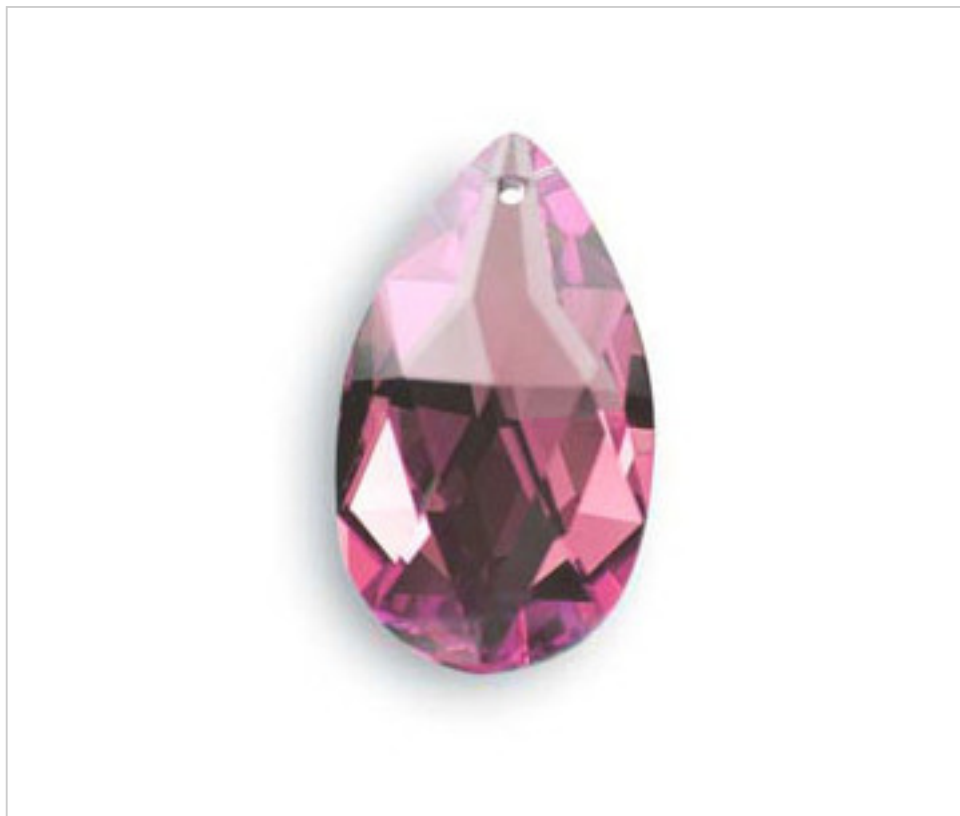

SWAROVSKI CRYSTAL > Strass Swarovski Crystal > Strass Swarovski Almonds
Strass Colors Almonds

11287213R - 168695

Almond 8721/38x22mm Pinkish

February 22nd, 2025, 07:44

PRICE

Lot	P.V.P. excluding VAT
1	3,99€
32	3,19€
192	2,76€

Continued on next page >>

SWAROVSKI CRYSTAL > Strass Swarovski Crystal > Strass Swarovski Almonds
Strass Colors Almonds

11287213R - 168695

Almond 8721/38x22mm Pinkish

TECHNICAL SPECIFICATIONS

Weight: 12 Grams