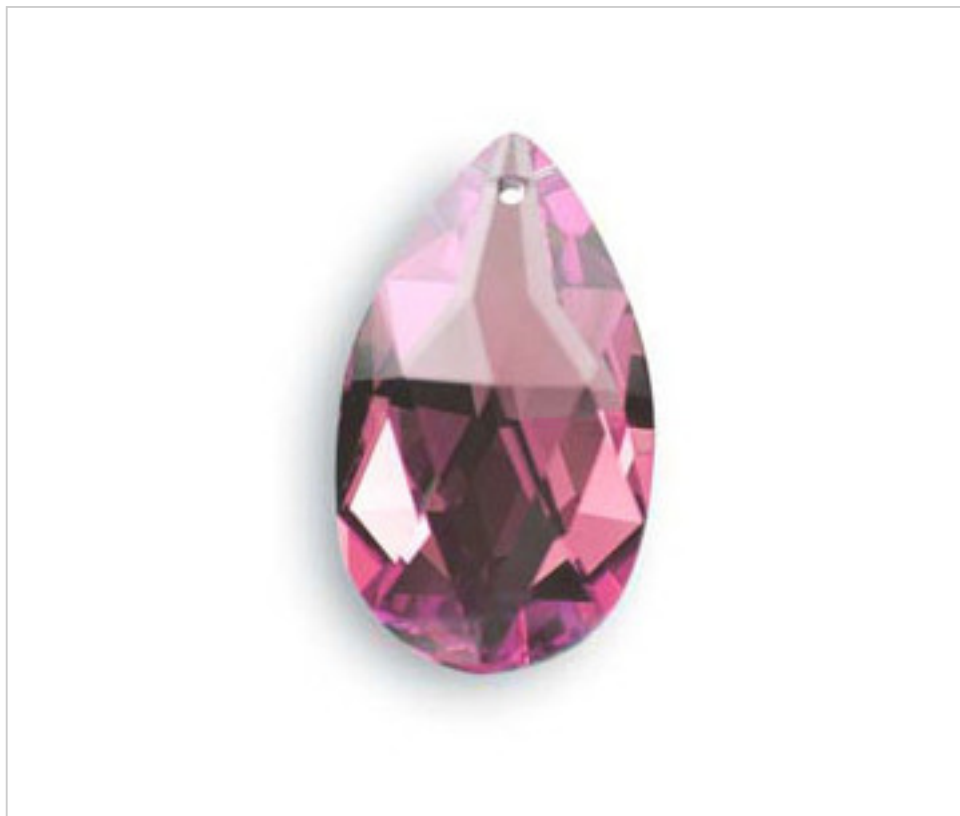

SWAROVSKI CRYSTAL > Strass Swarovski Crystal > Strass Swarovski Almonds
Strass Colors Almonds

11287213R - 168695

Almond 8721/38x22mm Pinkish

April 04th, 2025, 00:06

PRICE

Lot	P.V.P. excluding VAT
1	3,99€
32	3,19€
192	2,76€

Continued on next page >>

SWAROVSKI CRYSTAL > Strass Swarovski Crystal > Strass Swarovski Almonds
Strass Colors Almonds

11287213R - 168695

Almond 8721/38x22mm Pinkish

TECHNICAL SPECIFICATIONS

Weight: 12 Grams