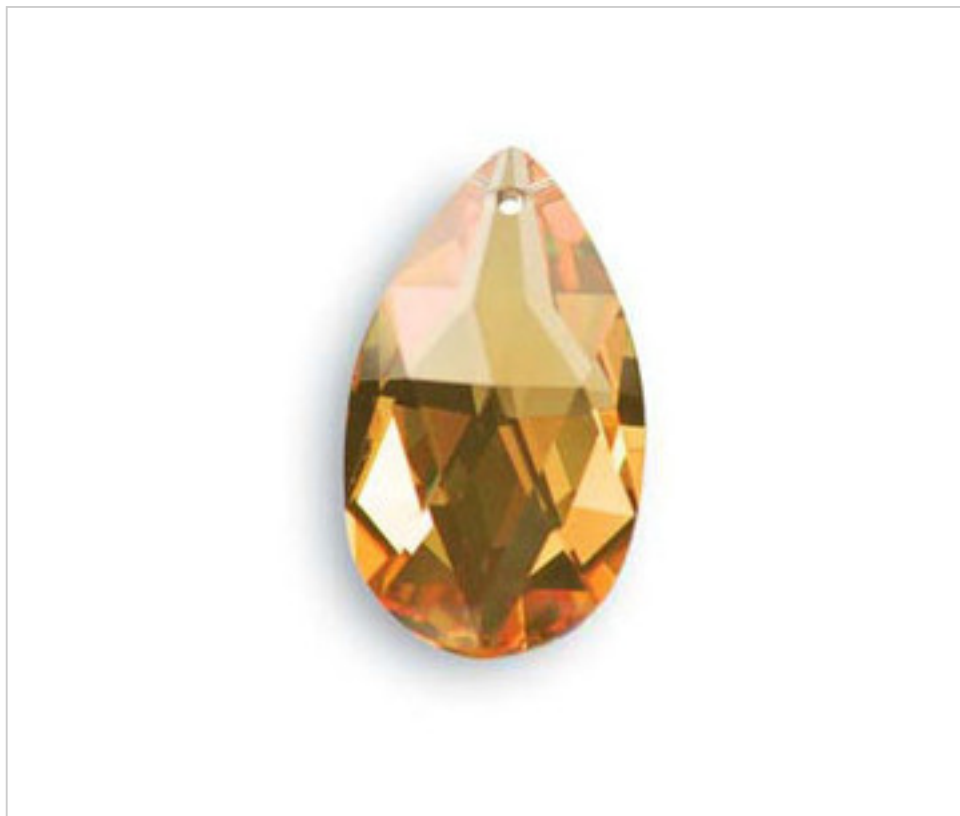

SWAROVSKI CRYSTAL > Strass Swarovski Crystal > Strass Swarovski Almonds
Strass Colors Almonds

11287T138 - 627132

Almond 8721/38x22mm Topaz

February 22nd, 2025, 07:44

PRICE

	Lot	P.V.P. excluding VAT
	1	3,99€
	32	3,19€
	192	2,76€

Continued on next page >>

SWAROVSKI CRYSTAL > Strass Swarovski Crystal > Strass Swarovski Almonds
Strass Colors Almonds

11287T138 - 627132

Almond 8721/38x22mm Topaz

TECHNICAL SPECIFICATIONS

Weight: 9 Grams