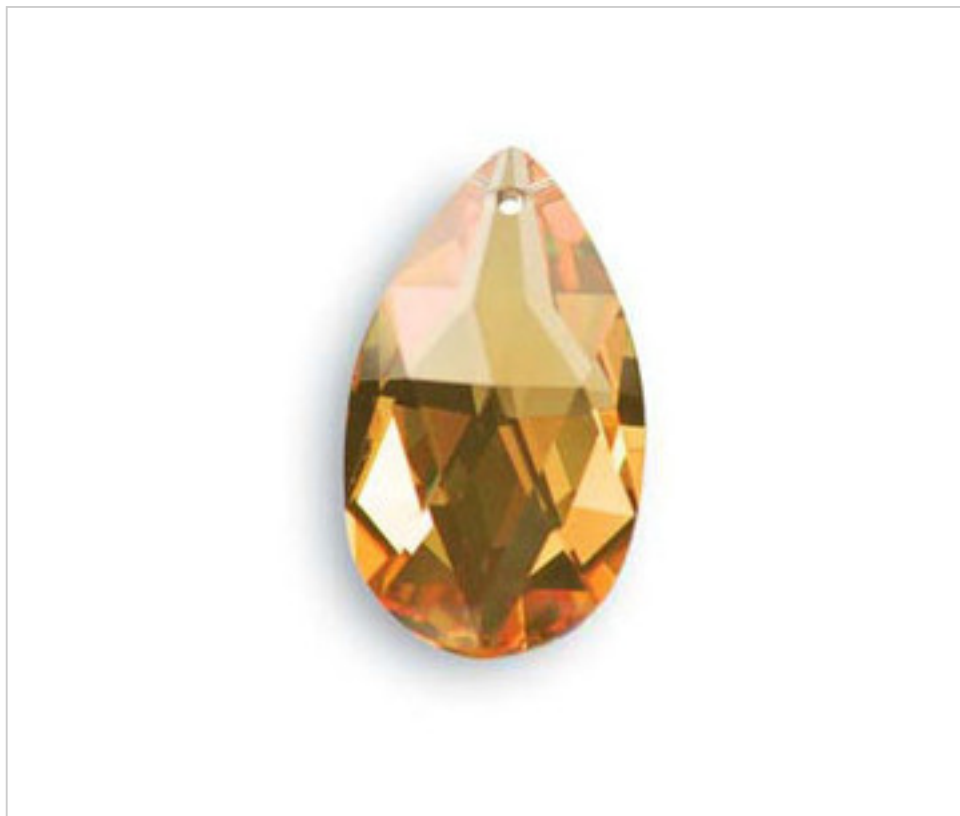

SWAROVSKI CRYSTAL > Strass Swarovski Crystal > Strass Swarovski Almonds
Strass Colors Almonds

11287T138 - 627132

Almond 8721/38x22mm Topaz

August 24th, 2024, 14:12

PRICE

	Lot	P.V.P. excluding VAT
	1	3,99€
	32	3,19€
	192	2,76€

Continued on next page >>

SWAROVSKI CRYSTAL > Strass Swarovski Crystal > Strass Swarovski Almonds
Strass Colors Almonds

11287T138 - 627132

Almond 8721/38x22mm Topaz

TECHNICAL SPECIFICATIONS

Weight: 9 Grams