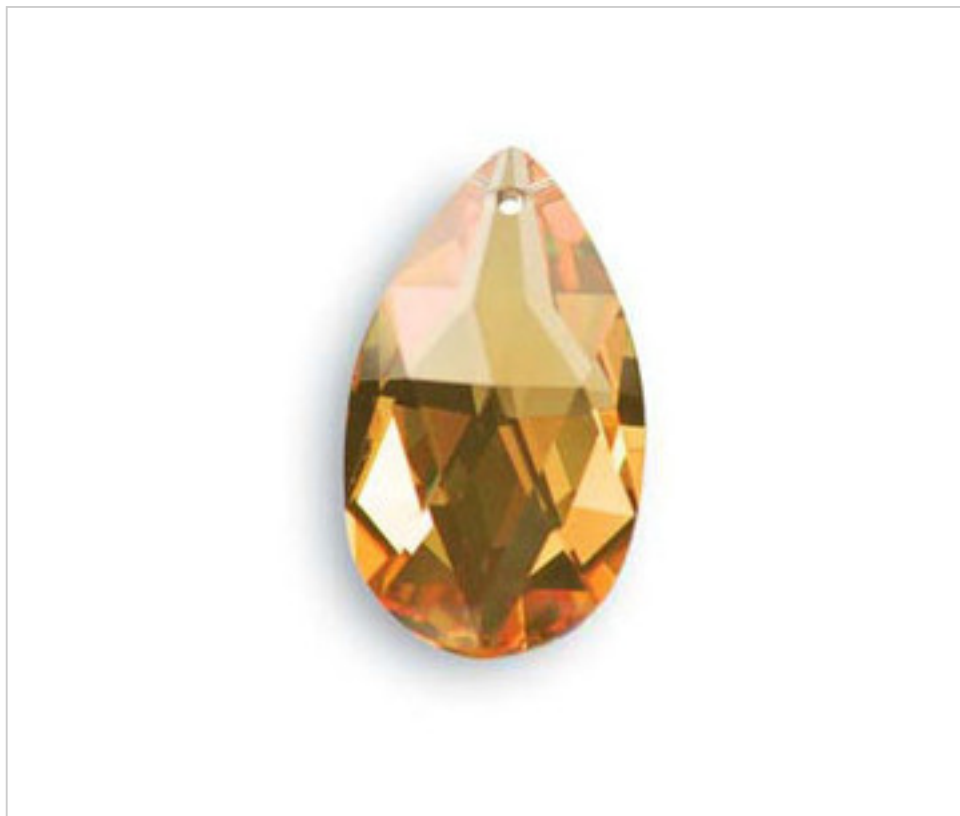

SWAROVSKI CRYSTAL > Strass Swarovski Crystal > Strass Swarovski Almonds
Strass Colors Almonds

11287T138 - 627132

Almond 8721/38x22mm Topaz

April 03rd, 2025, 23:57

PRICE

	Lot	P.V.P. excluding VAT
	1	3,99€
	32	3,19€
	192	2,76€

Continued on next page >>

SWAROVSKI CRYSTAL > Strass Swarovski Crystal > Strass Swarovski Almonds
Strass Colors Almonds

11287T138 - 627132

Almond 8721/38x22mm Topaz

TECHNICAL SPECIFICATIONS

Weight: 9 Grams