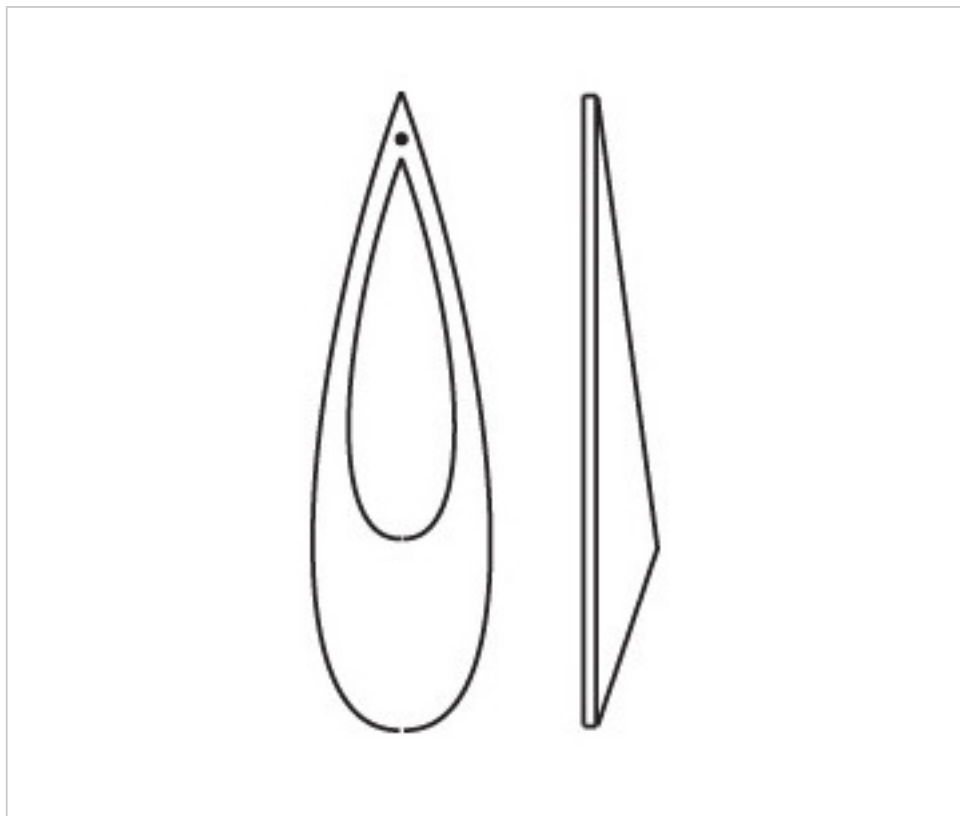

CRYSTAL FOR LAMPS > Other Crystal Pieces > Craquele Crystal
Craquele Pendants

05656A1

Pendant 6563K 100mm Craquelé Ambar

November 21st, 2024, 14:14

DESCRIPTION

Classic long smooth pressed glass pendant with craquele finish. Each piece is unique due the hand made manufacturing

TECHNICAL SPECIFICATIONS

Weight: 25 Grams

Packging: Box 100 Units

NOTES

Craquelé pressed glass. Each piece is unique due to the handmade manufacture

OTHER FEATURES

Length (mm): 100

Colour: Amber