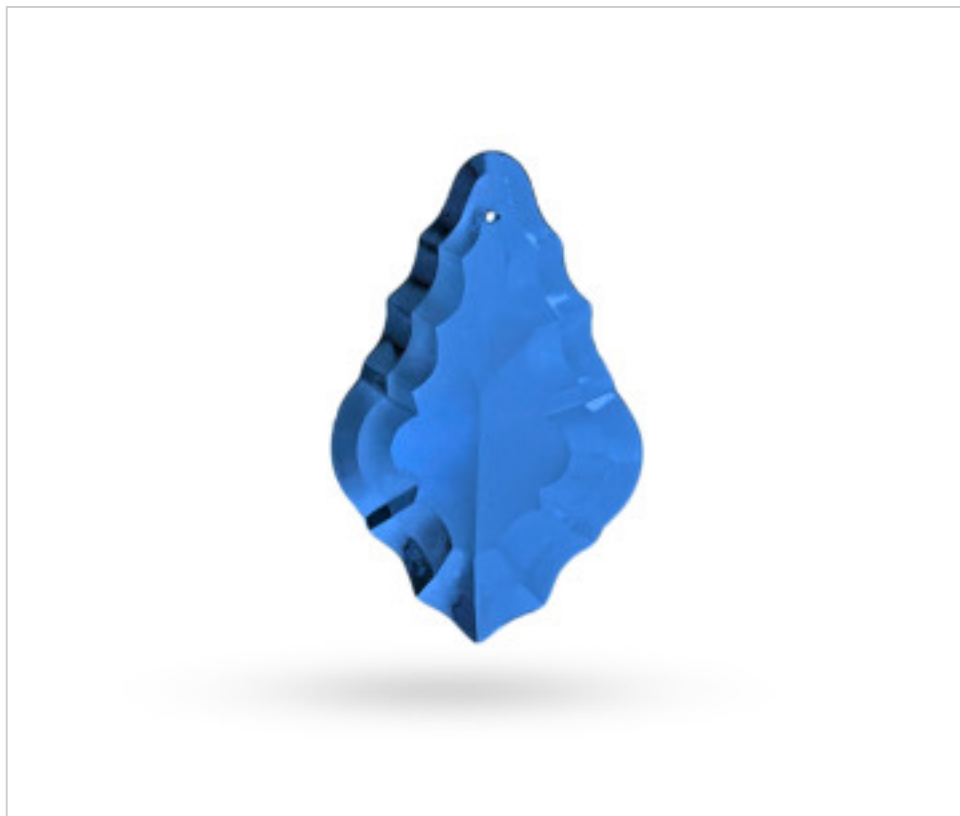

CRYSTAL FOR LAMPS > Other Crystal Pieces > Italian Crystal
Italian Pendeloques Color

0232B20

Pendeloque 320/50mm Blue

January 07th, 2025, 02:19

DESCRIPTION

Transparent pressed glass Maria Teresa style pendeloque with 1 hole for pinning with brass needle or connector.
Varnished in blue color and dried at 200 ° C

PRICE

	Lot	P.V.P. excluding VAT
	1	1,00€
	42	0,88€
	840	0,78€

Continued on next page >>

CRYSTAL FOR LAMPS > Other Crystal Pieces > Italian Crystal
Italian Pendeloques Color

0232B20

Pendeloque 320/50mm Blue