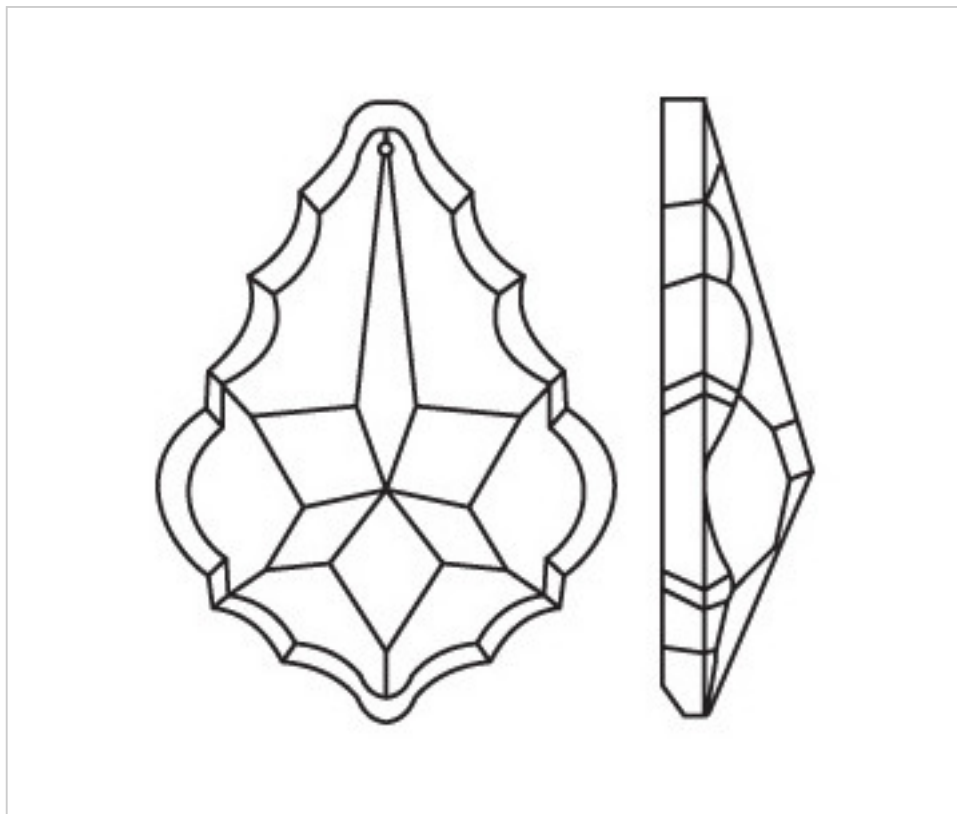

CRYSTAL FOR LAMPS > Other Crystal Pieces > Italian Crystal
Italian Pendeloques Color

02340B2

Pendeloque 3403/50mm Blue

March 09th, 2025, 16:52

DESCRIPTION

Transparent pressed glass Maria Teresa style pendeloque with 1 hole for pinning with brass needle or connector.
Varnished in blue color and dried at 200 ° C

TECHNICAL SPECIFICATIONS

Weight: 17 Grams

Packging: Bag 42 Units

NOTES

Pressed glass

OTHER FEATURES

Length (mm): 50

Colour: Blue