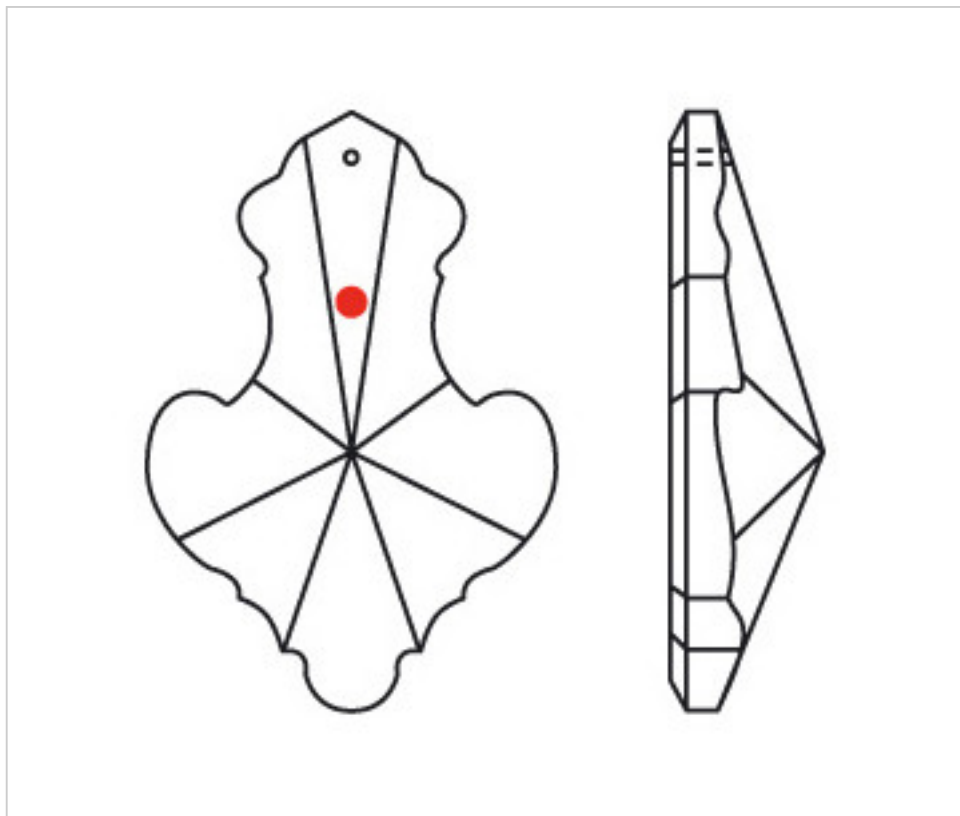

SWAROVSKI CRYSTAL > Strass Swarovski Crystal > Strass Swarovski Pendeloques  
Pendeloques Strass

112890489AB - 985514

**Pendeloque 8904/89x59mm Blue AB Swarovski Crystal**

October 02nd, 2024, 02:59

**PRICE**

	Lot	P.V.P. excluding VAT
Pedido mínimo	18	16,80€

Continued on next page >>

SWAROVSKI CRYSTAL > Strass Swarovski Crystal > Strass Swarovski Pendeloques  
Pendeloques Strass

112890489AB - 985514

**Pendeloque 8904/89x59mm Blue AB Swarovski Crystal**

## DOCUMENTS

---

 [Pendeloque 8904/89x59mm Blue AB Swarovski Crystal](#)