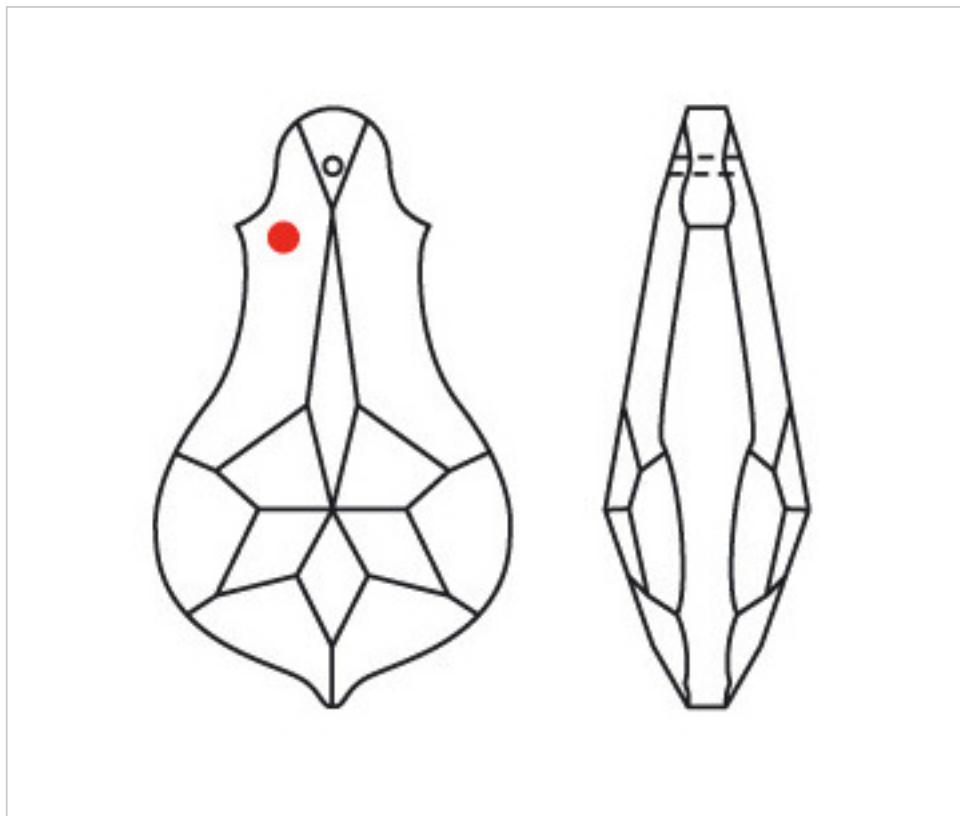

SWAROVSKI CRYSTAL > Strass Swarovski Crystal > Strass Swarovski Pendeloques  
Pendeloques Strass

112893090GS - 982170

Pendeloque 8930/100x59mm Golden Shadow Swarovski Crystal

October 02nd, 2024, 05:19

**PRICE**

	Lot	P.V.P. excluding VAT
Pedido mínimo	18	29,13€

Continued on next page >>

SWAROVSKI CRYSTAL > Strass Swarovski Crystal > Strass Swarovski Pendeloques  
Pendeloques Strass

112893090GS - 982170

**Pendeloque 8930/100x59mm Golden Shadow Swarovski Crystal**

## DOCUMENTS

---

 [SWAROVSKI AG](#)

 [Pendeloque 8930/100x59mm Golden Shadow Swarovski Crystal](#)