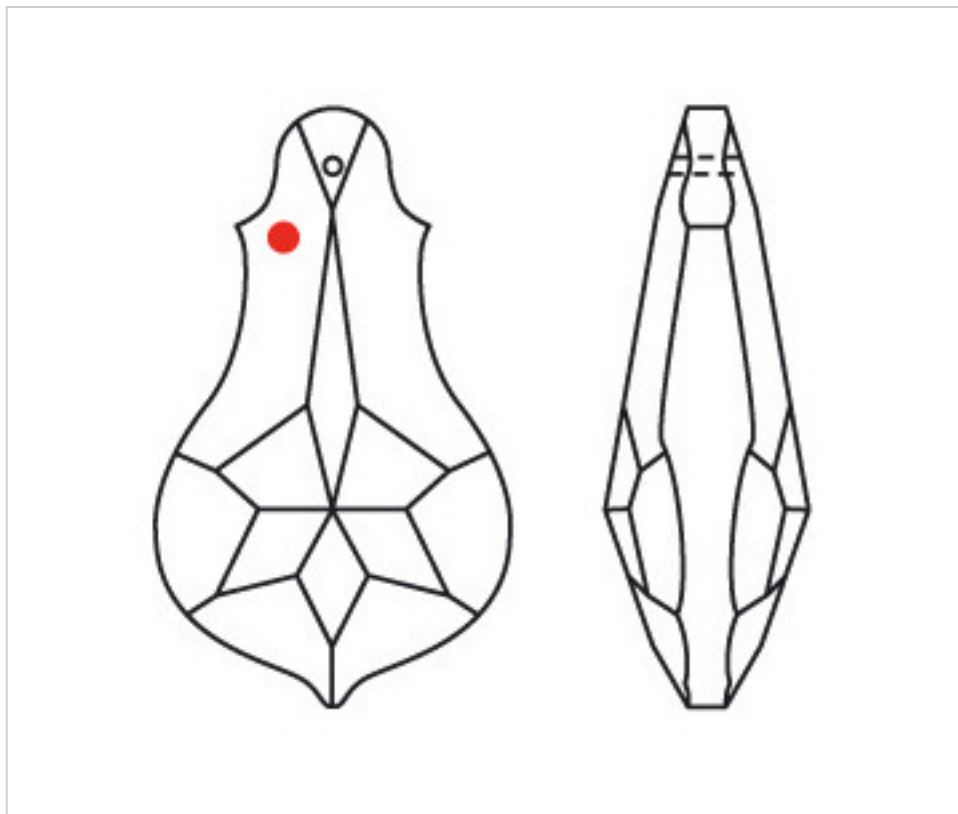

SWAROVSKI CRYSTAL > Strass Swarovski Crystal > Strass Swarovski Pendeloques  
Pendeloques Strass

112893090SN - 1159575

**Pendeloque 8930/100x59mm Silver Night Swarovski Crystal**

November 04th, 2024, 23:42

## PRICE

	Lot	P.V.P. excluding VAT
Pedido mínimo	18	34,56€

Continued on next page >>

SWAROVSKI CRYSTAL > Strass Swarovski Crystal > Strass Swarovski Pendeloques  
Pendeloques Strass

112893090SN - 1159575

**Pendeloque 8930/100x59mm Silver Night Swarovski Crystal**

## DOCUMENTS

---

 [Pendeloque 8930/100x59mm Silver Night Swarovski Crystal](#)