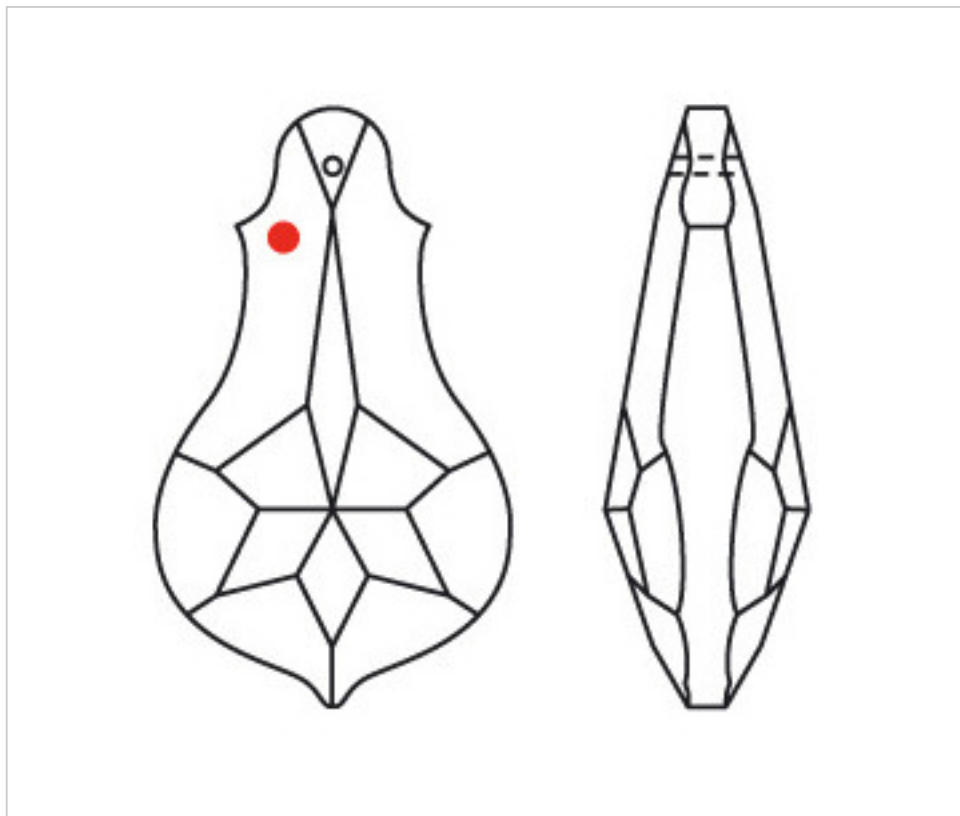

SWAROVSKI CRYSTAL > Strass Swarovski Crystal > Strass Swarovski Pendeloques  
Pendeloques Strass

112893095GS - 982172

Pendeloque 8930/150x88mm Golden Shadow Swarovski Crystal

October 02nd, 2024, 05:19

## PRICE

	Lot	P.V.P. excluding VAT
Pedido mínimo	6	56,18€

Continued on next page >>

SWAROVSKI CRYSTAL > Strass Swarovski Crystal > Strass Swarovski Pendeloques  
Pendeloques Strass

112893095GS - 982172

Pendeloque 8930/150x88mm Golden Shadow Swarovski Crystal

## DOCUMENTS

---

 [Pendeloque 8930/150x88mm Golden Shadow Swarovski Crystal](#)