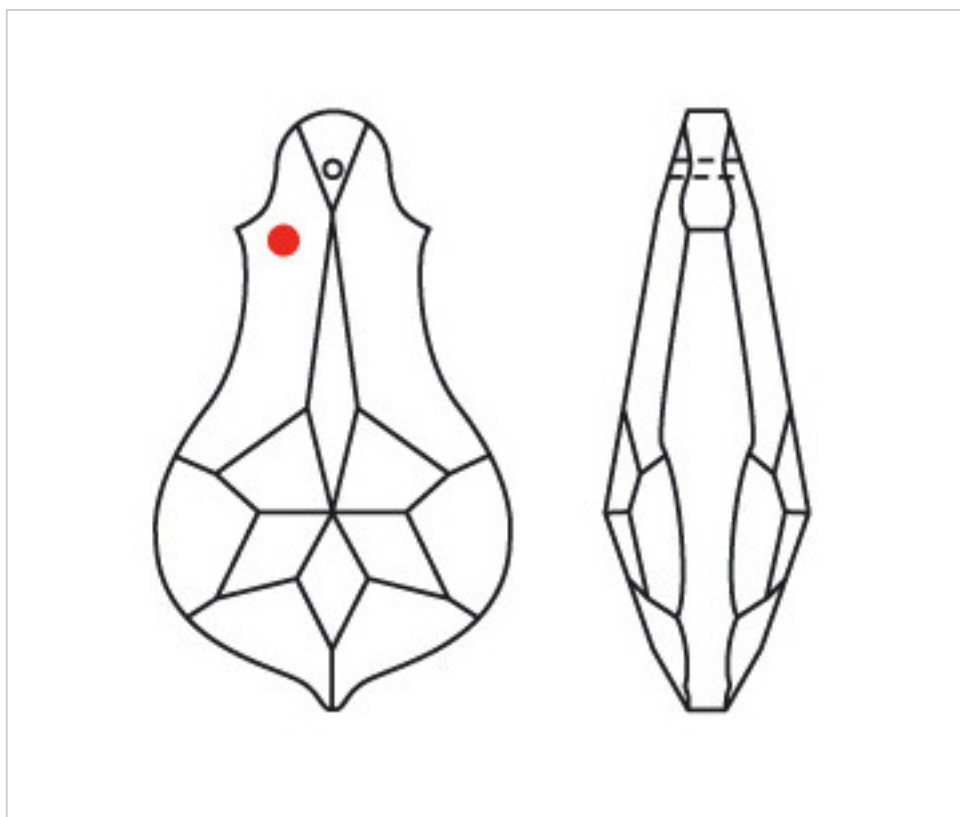

SWAROVSKI CRYSTAL > Strass Swarovski Crystal > Strass Swarovski Pendeloques
Pendeloques Strass

112893095MS - 610602

Pendeloque 8930/150x88mm Medium Sapphire Swarovski Crystal

October 02nd, 2024, 05:23

PRICE

	Lot	P.V.P. excluding VAT
Pedido mínimo	6	58,19€

Continued on next page >>

SWAROVSKI CRYSTAL > Strass Swarovski Crystal > Strass Swarovski Pendeloques
Pendeloques Strass

112893095MS - 610602

Pendeloque 8930/150x88mm Medium Sapphire Swarovski Crystal

DOCUMENTS

 [Pendeloque 8930/150x88mm Medium Sapphire Swarovski Crystal](#)