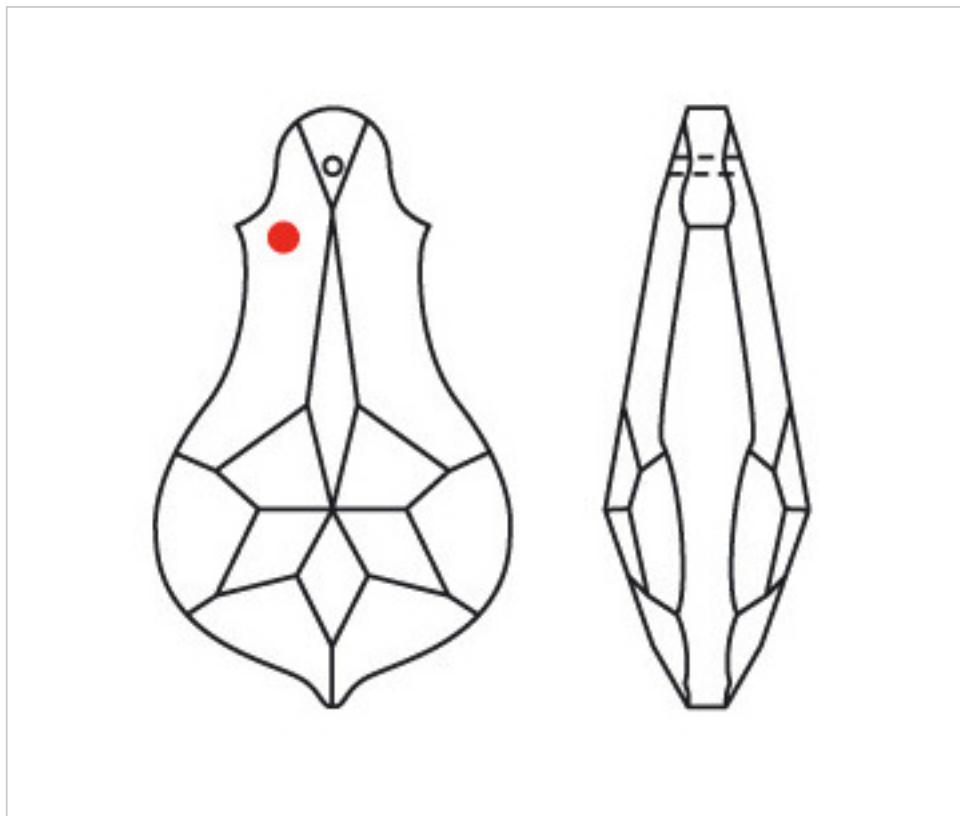

SWAROVSKI CRYSTAL > Strass Swarovski Crystal > Strass Swarovski Pendeloques
Pendeloques Strass

112893095SN - 5023317

Pendeloque 8930/150x88mm Silver Night Swarovski Crystal

October 02nd, 2024, 05:19

PRICE

	Lot	P.V.P. excluding VAT
Pedido mínimo	6	66,44€

Continued on next page >>

SWAROVSKI CRYSTAL > Strass Swarovski Crystal > Strass Swarovski Pendeloques
Pendeloques Strass

112893095SN - 5023317

Pendeloque 8930/150x88mm Silver Night Swarovski Crystal

DOCUMENTS

 [Pendeloque 8930/150x88mm Silver Night Swarovski Crystal](#)