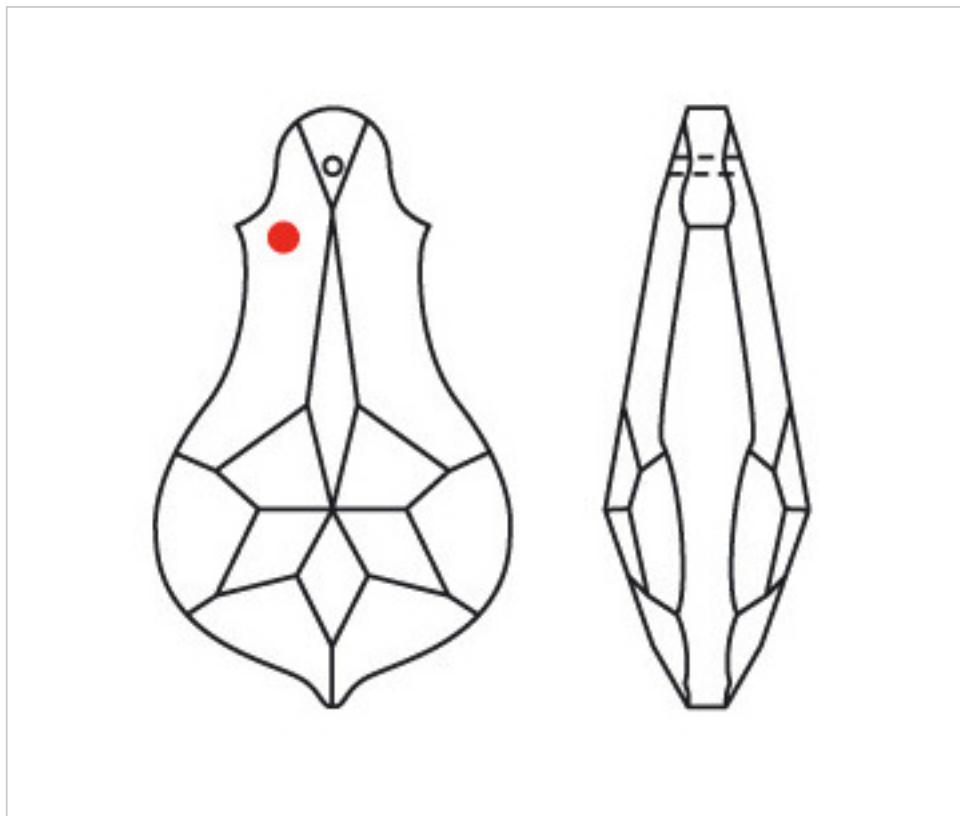

SWAROVSKI CRYSTAL > Strass Swarovski Crystal > Strass Swarovski Pendeloques
Pendeloques Strass

112893095SS - 982334

Pendeloque 8930/150x88mm Silver Shade Swarovski Crystal

October 02nd, 2024, 05:23

PRICE

	Lot	P.V.P. excluding VAT
Pedido mínimo	6	56,18€

Continued on next page >>

SWAROVSKI CRYSTAL > Strass Swarovski Crystal > Strass Swarovski Pendeloques
Pendeloques Strass

112893095SS - 982334

Pendeloque 8930/150x88mm Silver Shade Swarovski Crystal

DOCUMENTS

[SWAROVSKI AG](#)

[Pendeloque 8930/150x88mm Silver Shade Swarovski Crystal](#)