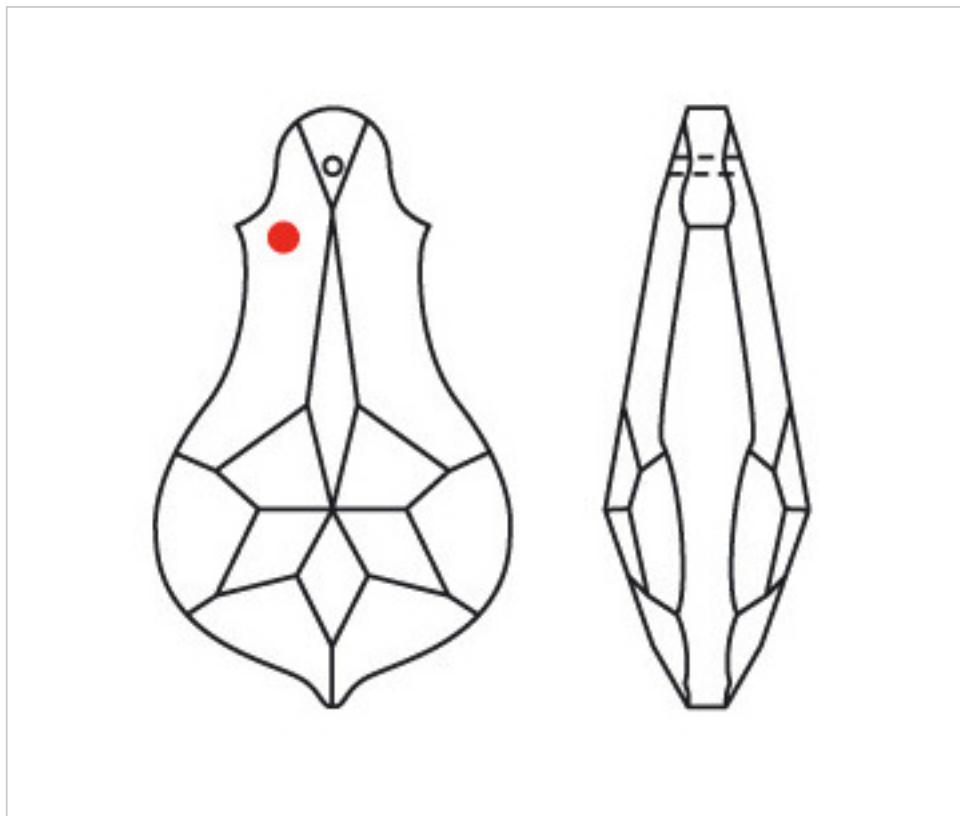

SWAROVSKI CRYSTAL > Strass Swarovski Crystal > Strass Swarovski Pendeloques
Pendeloques Strass

112893089GS - 982174

Pendeloque 8930/89x52mm Golden Shadow Swarovski Crystal

October 02nd, 2024, 05:21

PRICE

	Lot	P.V.P. excluding VAT
Pedido mínimo	21	17,26€

Continued on next page >>

SWAROVSKI CRYSTAL > Strass Swarovski Crystal > Strass Swarovski Pendeloques
Pendeloques Strass

112893089GS - 982174

Pendeloque 8930/89x52mm Golden Shadow Swarovski Crystal

DOCUMENTS

[SWAROVSKI AG](#)

[Pendeloque 8930/89x52mm Golden Shadow Swarovski Crystal](#)