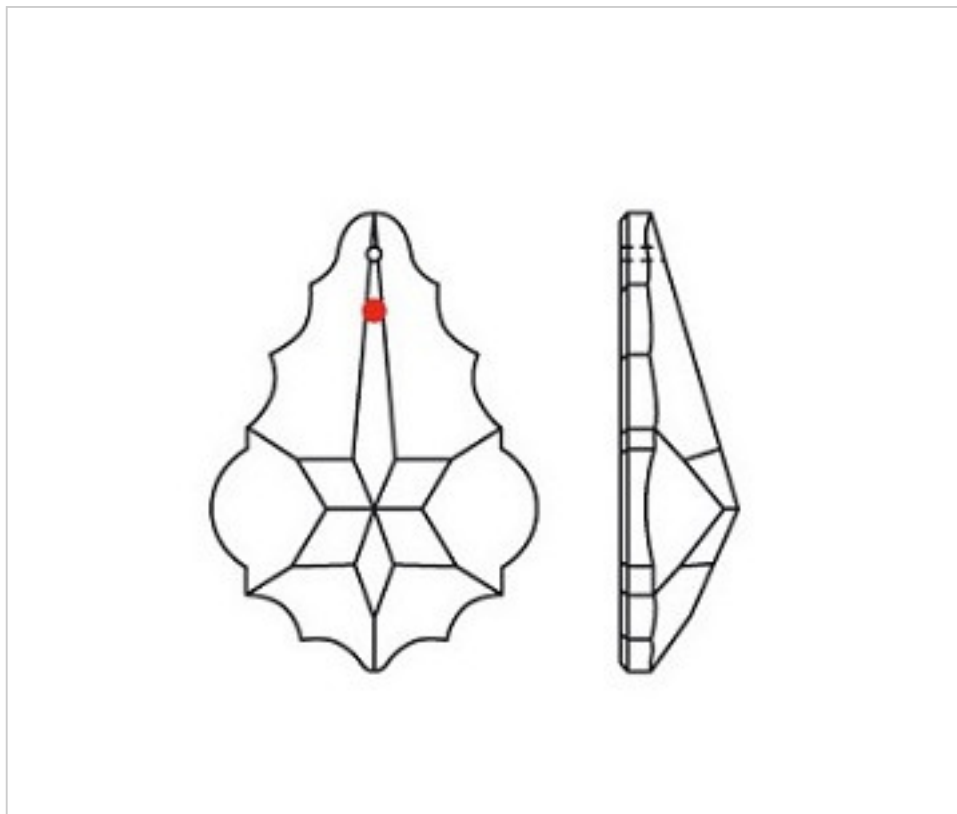

SWAROVSKI CRYSTAL > Strass Swarovski Crystal > Strass Swarovski Pendeloques  
Pendeloques Strass

11289013D

Pendeloque 8901/38x27 Dark Sapphire

December 03rd, 2024, 18:43

**PRICE**

Lot	P.V.P. excluding VAT
1	2,98€
32	2,39€
256	2,07€

Continued on next page >>

SWAROVSKI CRYSTAL > Strass Swarovski Crystal > Strass Swarovski Pendeloques  
Pendeloques Strass

11289013D

**Pendeloque 8901/38x27 Dark Sapphire**

## OTHER FEATURES

---

Width (mm): 27

High (mm): 38

Colour: Dark Sapphire

## DOCUMENTS

---

 [Pendeloque 8901/38x27 Dark Sapphire](#)