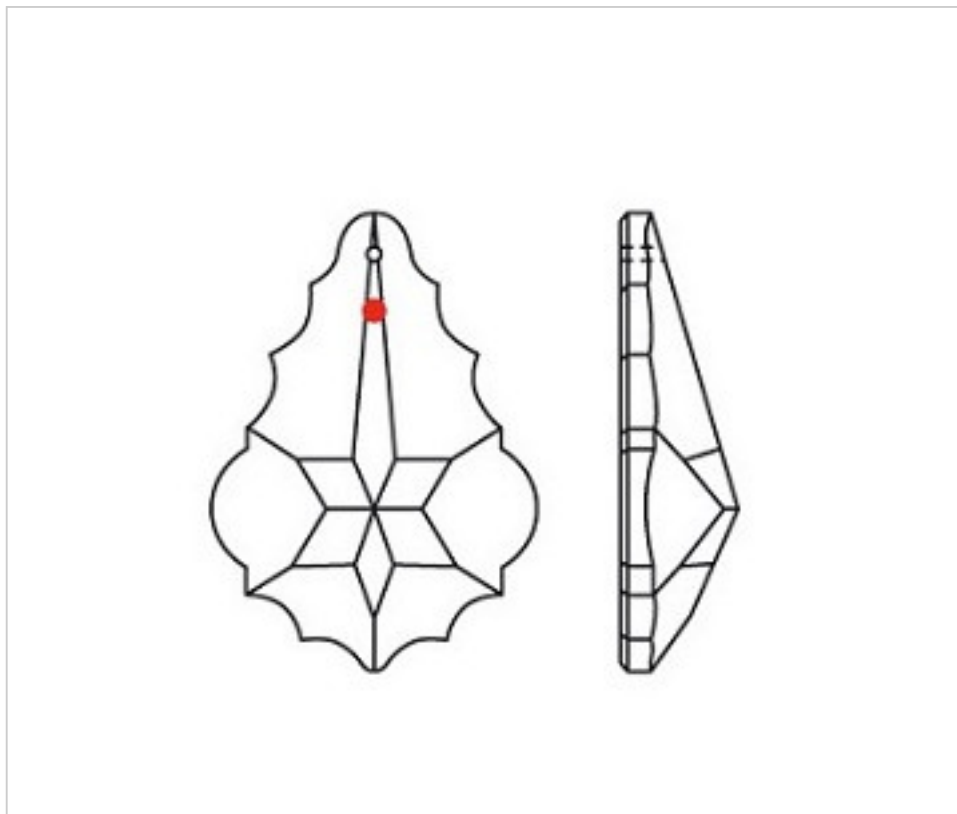

SWAROVSKI CRYSTAL > Strass Swarovski Crystal > Strass Swarovski Pendeloques
Pendeloques Strass

11289013D

Pendeloque 8901/38x27 Dark Sapphire

April 06th, 2025, 05:13

PRICE

Lot	P.V.P. excluding VAT
1	2,98€
32	2,39€
256	2,07€

Continued on next page >>

SWAROVSKI CRYSTAL > Strass Swarovski Crystal > Strass Swarovski Pendeloques
Pendeloques Strass

11289013D

Pendeloque 8901/38x27 Dark Sapphire

TECHNICAL SPECIFICATIONS

Weight: 9 Grams

Packging: Box 256 Units

OTHER FEATURES

Width (mm): 27

High (mm): 38

Colour: Dark Sapphire

DOCUMENTS

 [Pendeloque 8901/38x27 Dark Sapphire](#)