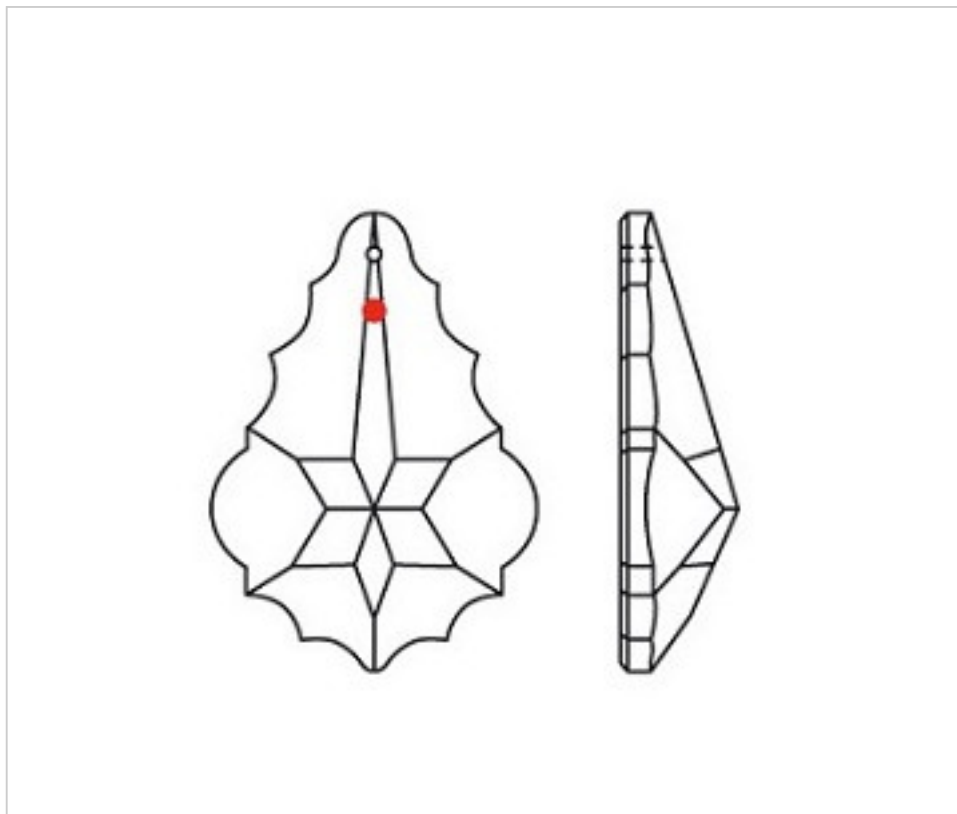

SWAROVSKI CRYSTAL > Strass Swarovski Crystal > Strass Swarovski Pendeloques  
Pendeloques Strass

11289013D

Pendeloque 8901/38x27 Dark Sapphire

February 01st, 2025, 20:46

**PRICE**

Lot	P.V.P. excluding VAT
1	2,98€
32	2,39€
256	2,07€

Continued on next page >>

SWAROVSKI CRYSTAL > Strass Swarovski Crystal > Strass Swarovski Pendeloques  
Pendeloques Strass

11289013D

**Pendeloque 8901/38x27 Dark Sapphire**

## OTHER FEATURES

---

Width (mm): 27

High (mm): 38

Colour: Dark Sapphire

## DOCUMENTS

---

 [Pendeloque 8901/38x27 Dark Sapphire](#)