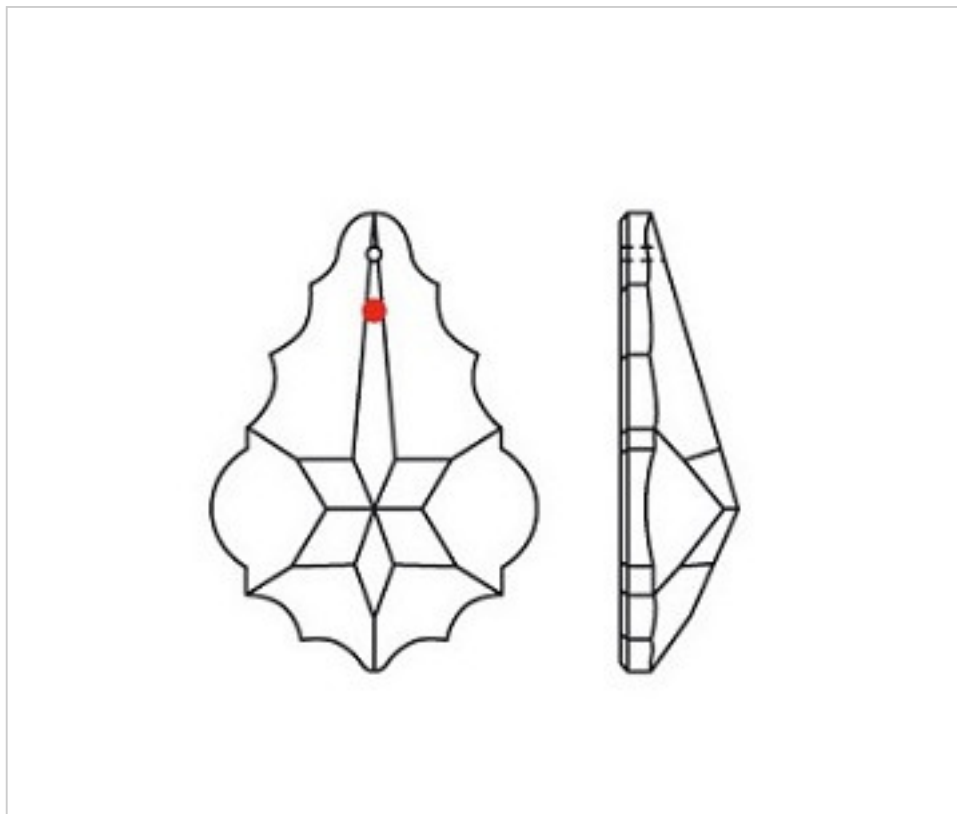

SWAROVSKI CRYSTAL > Strass Swarovski Crystal > Strass Swarovski Pendeloques
Pendeloques Strass

11289013D

Pendeloque 8901/38x27 Dark Sapphire

March 04th, 2025, 06:56

PRICE

Lot	P.V.P. excluding VAT
1	2,98€
32	2,39€
256	2,07€

Continued on next page >>

SWAROVSKI CRYSTAL > Strass Swarovski Crystal > Strass Swarovski Pendeloques
Pendeloques Strass

11289013D

Pendeloque 8901/38x27 Dark Sapphire

TECHNICAL SPECIFICATIONS

Weight: 9 Grams

Packging: Box 256 Units

OTHER FEATURES

Width (mm): 27

High (mm): 38

Colour: Dark Sapphire

DOCUMENTS

 [Pendeloque 8901/38x27 Dark Sapphire](#)