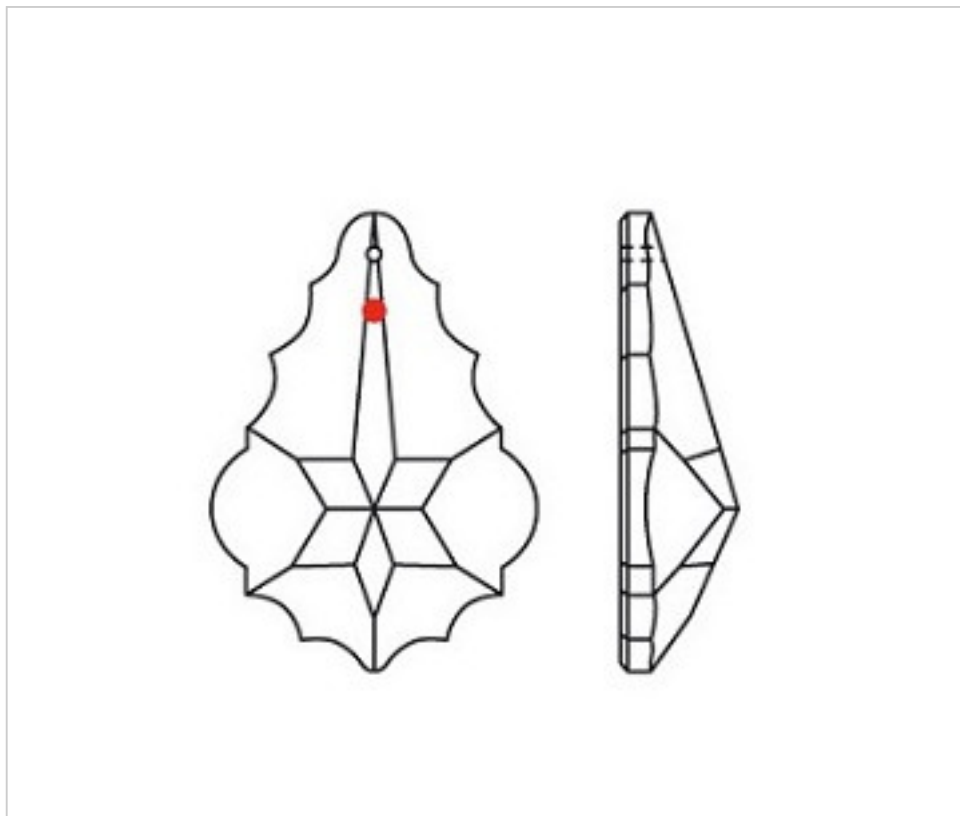

SWAROVSKI CRYSTAL > Strass Swarovski Crystal > Strass Swarovski Pendeloques
Pendeloques Strass

11289013D

Pendeloque 8901/38x27 Dark Sapphire

August 24th, 2024, 12:14

PRICE

Lot	P.V.P. excluding VAT
1	2,98€
32	2,39€
256	2,07€

Continued on next page >>

SWAROVSKI CRYSTAL > Strass Swarovski Crystal > Strass Swarovski Pendeloques
Pendeloques Strass

11289013D

Pendeloque 8901/38x27 Dark Sapphire

TECHNICAL SPECIFICATIONS

Weight: 9 Grams

Packging: Box 256 Units

OTHER FEATURES

Width (mm): 27

High (mm): 38

Colour: Dark Sapphire

DOCUMENTS

 [Pendeloque 8901/38x27 Dark Sapphire](#)