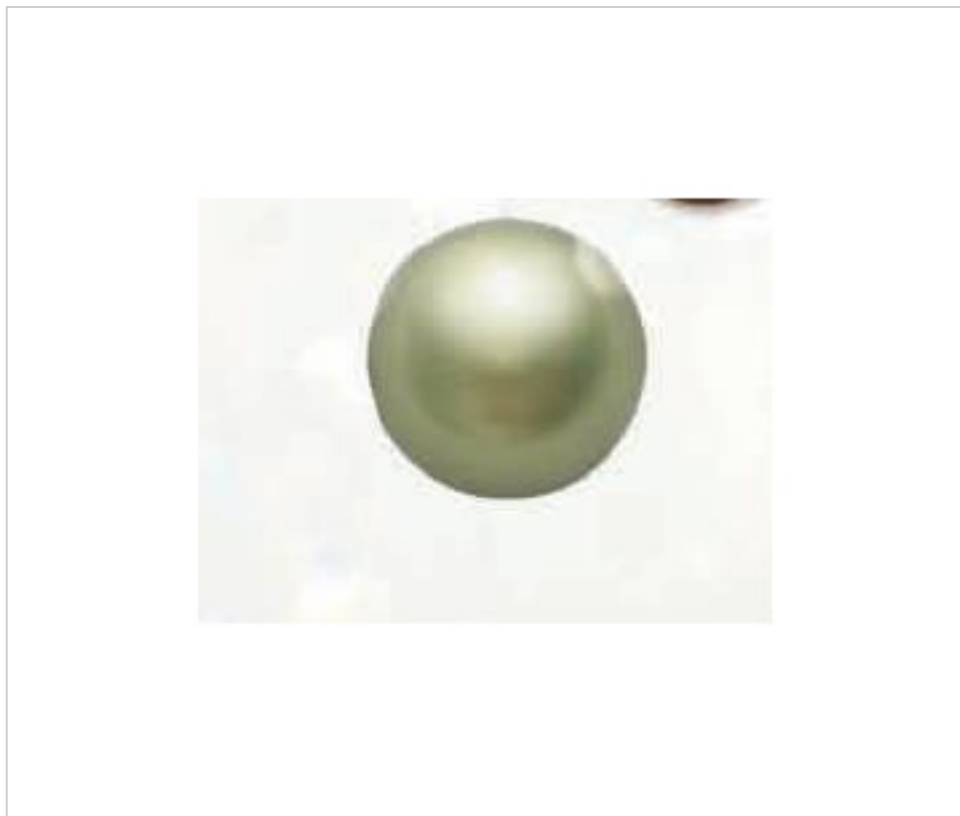

SWAROVSKI CRYSTAL > Swarovski Elements Fashion > Crystal Pearls
5810 Round Pearl

PC5810.010.293

Perla 5810 10mm Light Green Pearl (293)

November 21st, 2024, 19:12

DESCRIPTION

Through pearl. Drill 0.90mm (+/-0.1mm)

PRICE

	Lot	P.V.P. excluding VAT
Pedido mínimo	100	0,2822€

Continued on next page >>

SWAROVSKI CRYSTAL > Swarovski Elements Fashion > Crystal Pearls
5810 Round Pearl

PC5810.010.293

Perla 5810 10mm Light Green Pearl (293)