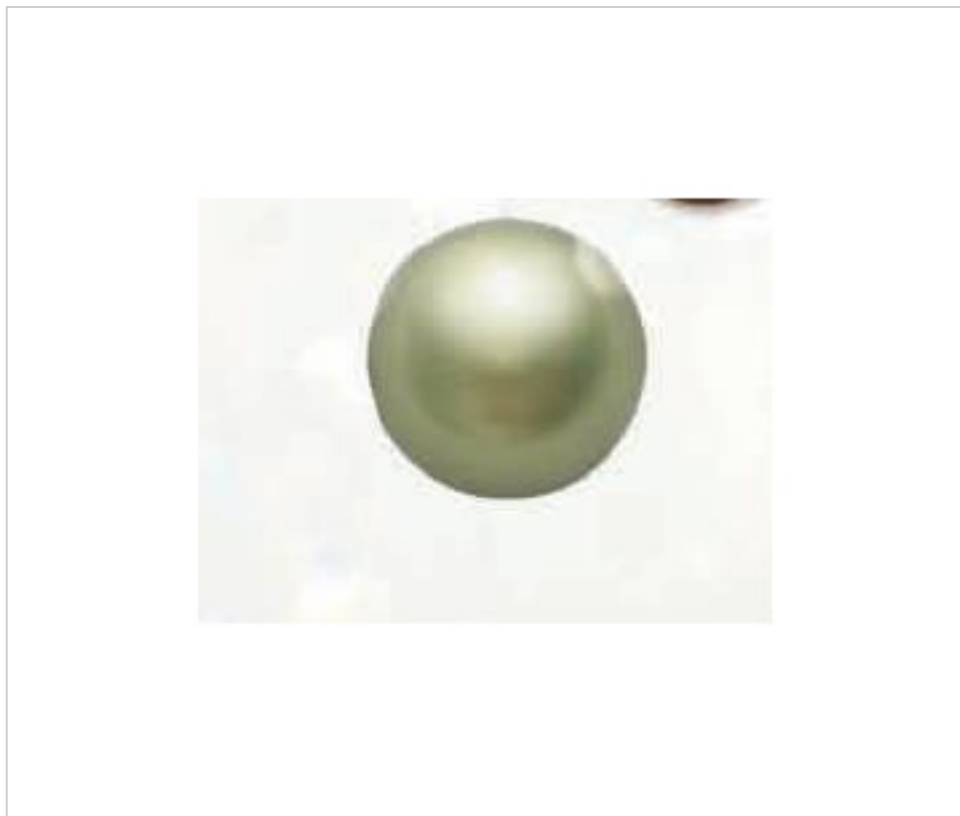

SWAROVSKI CRYSTAL > Swarovski Elements Fashion > Crystal Pearls  
5810 Round Pearl

**PC5810.010.293**

**Perla 5810 10mm Light Green Pearl (293)**

October 02nd, 2024, 05:23

## DESCRIPTION

Through pearl. Drill 0.90mm (+/-0.1mm)

## PRICE

	Lot	P.V.P. excluding VAT
Pedido mínimo	100	0,2822€

Continued on next page >>

SWAROVSKI CRYSTAL > Swarovski Elements Fashion > Crystal Pearls  
5810 Round Pearl

PC5810.010.293

Perla 5810 10mm Light Green Pearl (293)