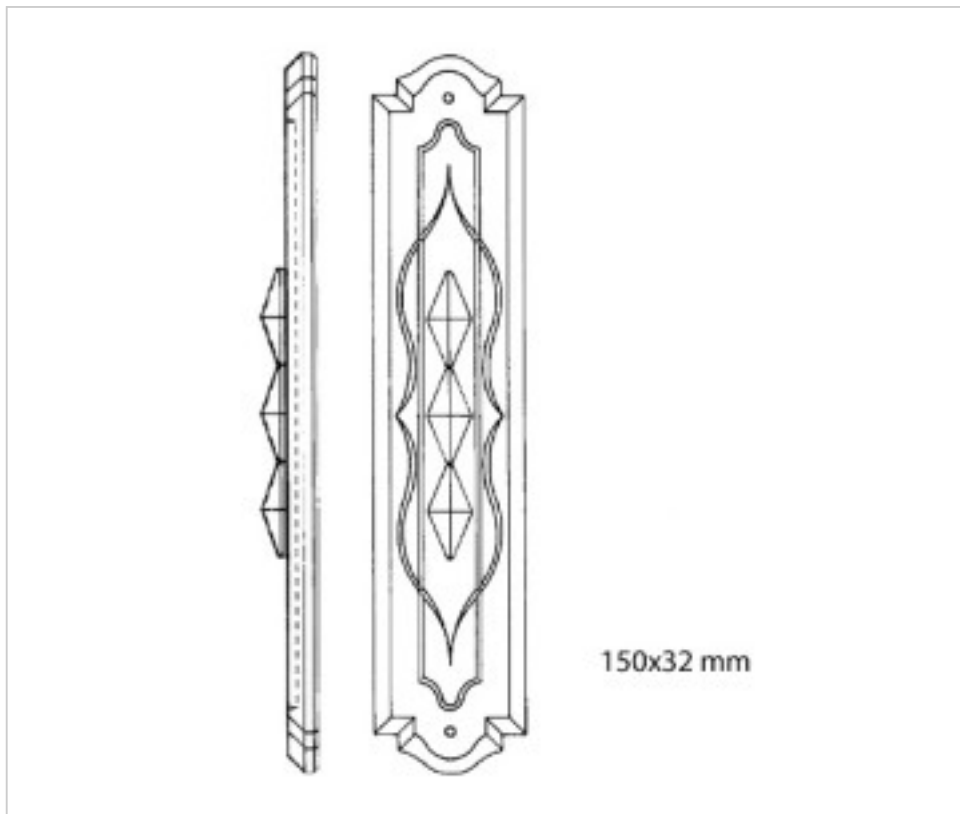

SWAROVSKI CRYSTAL > Strass Swarovski Crystal > Strass Coffin Stones  
Strass swarovski Coffin Stones

110848215

Part 8482 150mm 001 Swarovski Crystal 2 holes

January 22nd, 2025, 01:10

**PRICE**

	Lot	P.V.P. excluding VAT
	1	14,21€
	10	13,53€
	20	13,13€

Continued on next page >>

SWAROVSKI CRYSTAL > Strass Swarovski Crystal > Strass Coffin Stones  
Strass swarovski Coffin Stones

110848215

**Part 8482 150mm 001 Swarovski Crystal 2 holes**

## OTHER FEATURES

---

Length (mm): 150

Colour: Transparent

## DOCUMENTS

---

 [Part 8482 150mm 001 Swarovski Crystal 2 holes](#)