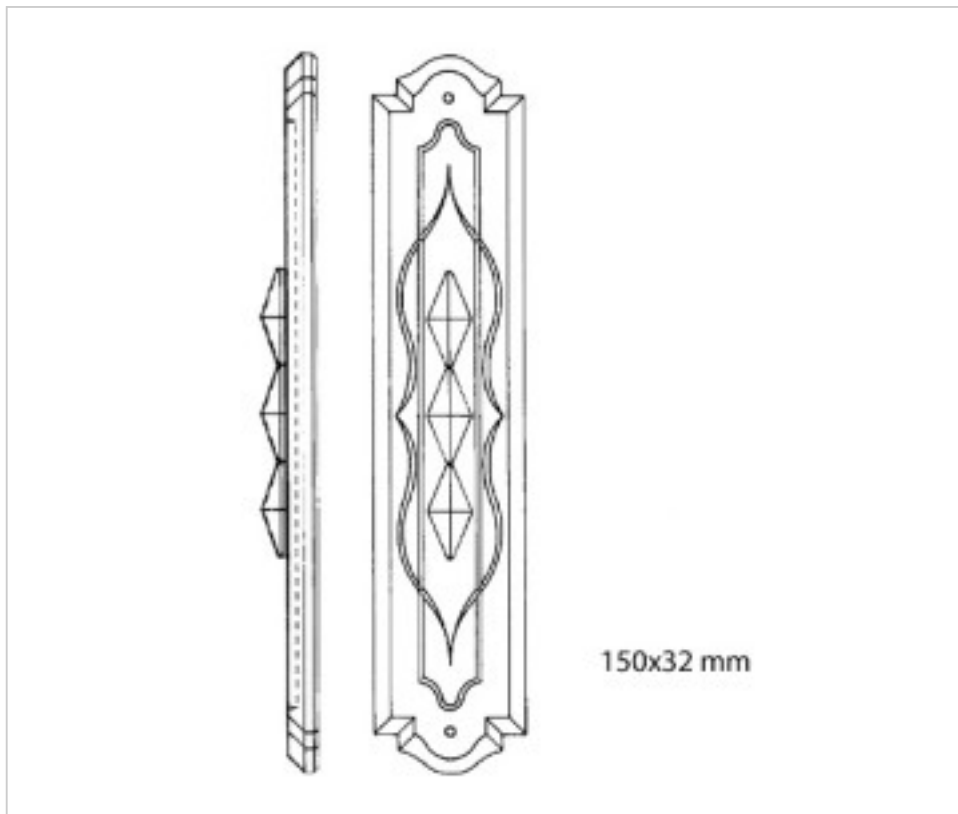

SWAROVSKI CRYSTAL > Strass Swarovski Crystal > Strass Coffin Stones
Strass swarovski Coffin Stones

110848215

Part 8482 150mm 001 Swarovski Crystal 2 holes

April 05th, 2025, 05:31

PRICE

Lot	P.V.P. excluding VAT
1	14,21€
10	13,53€
20	13,13€

Continued on next page >>

SWAROVSKI CRYSTAL > Strass Swarovski Crystal > Strass Coffin Stones
Strass swarovski Coffin Stones

110848215

Part 8482 150mm 001 Swarovski Crystal 2 holes

TECHNICAL SPECIFICATIONS

Weight: 90 Grams

OTHER FEATURES

Length (mm): 150

Colour: Transparent

DOCUMENTS

 [Part 8482 150mm 001 Swarovski Crystal 2 holes](#)