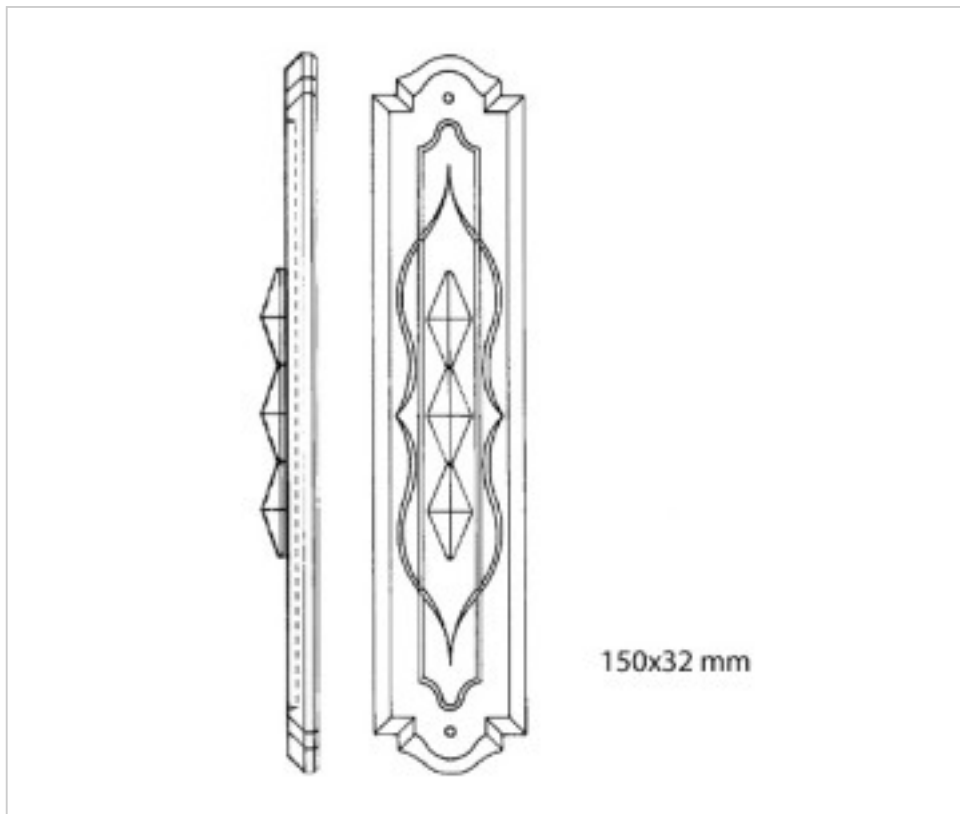

SWAROVSKI CRYSTAL > Strass Swarovski Crystal > Strass Coffin Stones
Strass swarovski Coffin Stones

110848215

Part 8482 150mm 001 Swarovski Crystal 2 holes

December 22nd, 2024, 03:59

PRICE

Lot	P.V.P. excluding VAT
1	14,21€
10	13,53€
20	13,13€

Continued on next page >>

SWAROVSKI CRYSTAL > Strass Swarovski Crystal > Strass Coffin Stones
Strass swarovski Coffin Stones

110848215

Part 8482 150mm 001 Swarovski Crystal 2 holes

TECHNICAL SPECIFICATIONS

Weight: 90 Grams

OTHER FEATURES

Length (mm): 150

Colour: Transparent

DOCUMENTS

 [Part 8482 150mm 001 Swarovski Crystal 2 holes](#)