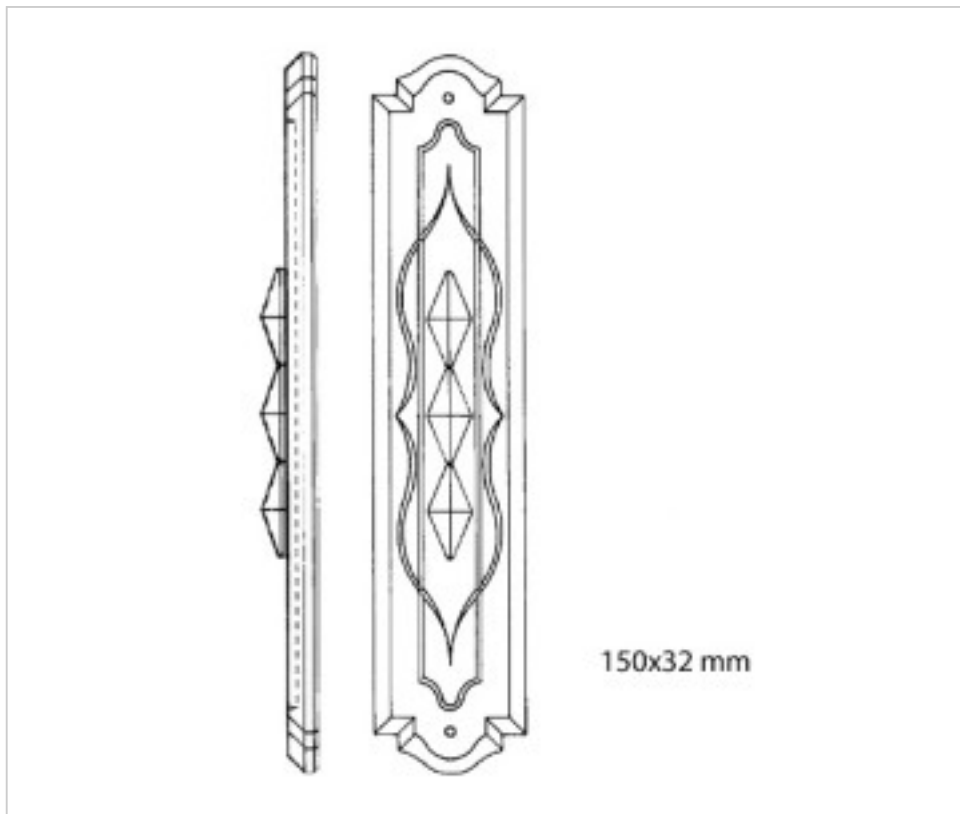

SWAROVSKI CRYSTAL > Strass Swarovski Crystal > Strass Coffin Stones
Strass swarovski Coffin Stones

110848215

Part 8482 150mm 001 Swarovski Crystal 2 holes

February 22nd, 2025, 09:15

PRICE

	Lot	P.V.P. excluding VAT
	1	14,21€
	10	13,53€
	20	13,13€

Continued on next page >>

SWAROVSKI CRYSTAL > Strass Swarovski Crystal > Strass Coffin Stones
Strass swarovski Coffin Stones

110848215

Part 8482 150mm 001 Swarovski Crystal 2 holes

TECHNICAL SPECIFICATIONS

Weight: 90 Grams

OTHER FEATURES

Length (mm): 150

Colour: Transparent

DOCUMENTS

 [Part 8482 150mm 001 Swarovski Crystal 2 holes](#)