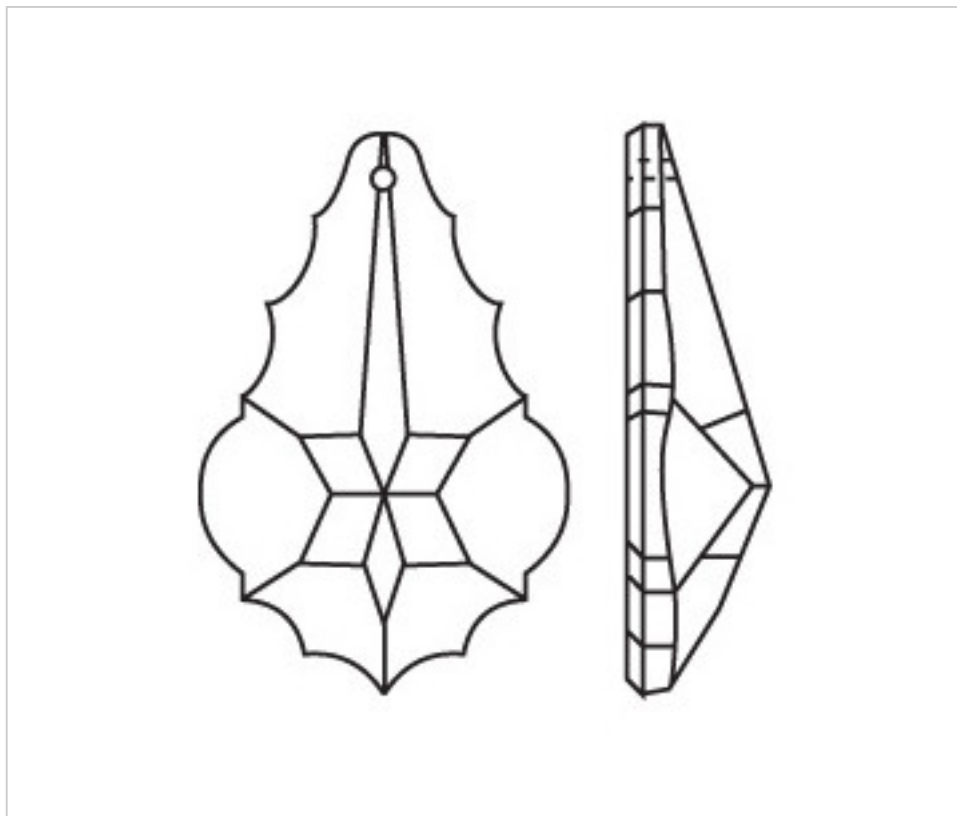

CRYSTAL FOR LAMPS > Scholer Crystal Austria > Schöler Fantastic Line  
Fantastic Pendeloques

D93905Q

Platelet 3390 / 50x34mm Aquamarine

February 01st, 2025, 20:47

D93905Q

**Platelet 3390 / 50x34mm Aquamarine**

## OTHER FEATURES

---

Length (mm): 50

Width (mm): 34

Colour: Aquamarine

## DOCUMENTS

---

 [Platelet 3390 / 50x34mm Aquamarine](#)