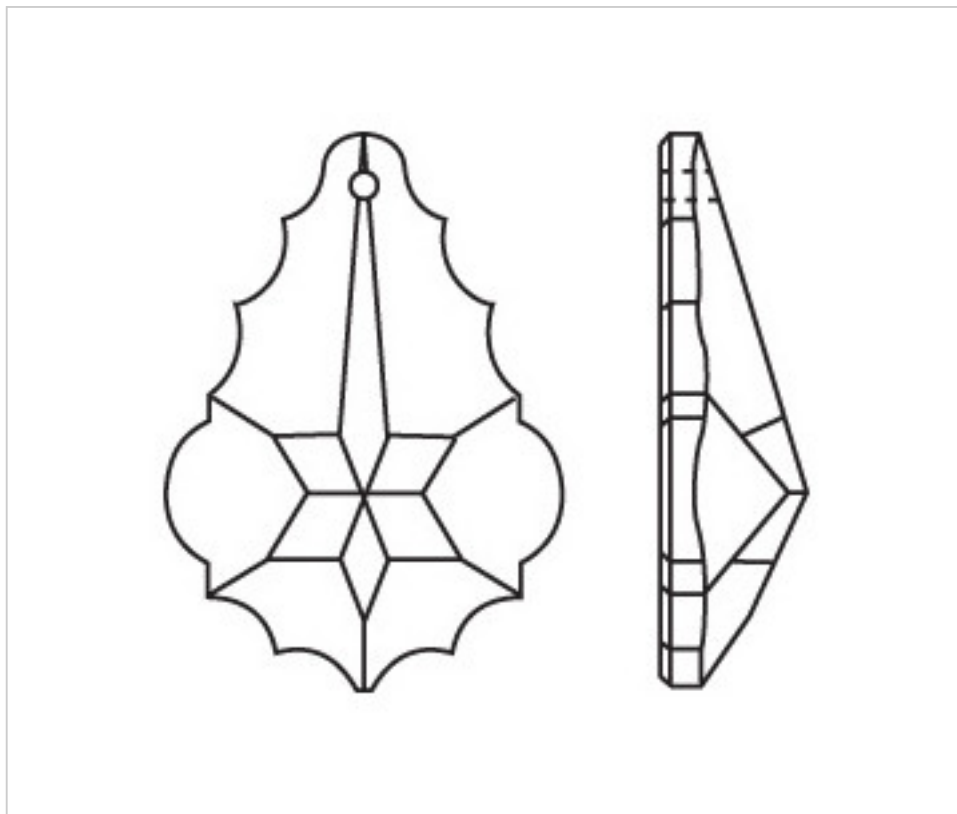

CRYSTAL FOR LAMPS > Scholer Crystal Austria > Schöler Basic Line  
Plain Pendeloques

**A63106Q**

**Plaque 4108/63x43mm (ex 2011) Aquamarine**

November 04th, 2024, 23:46

**PRICE**

Lot	P.V.P. excluding VAT
1	4,56€
10	3,06€
60	2,65€

Continued on next page >>

CRYSTAL FOR LAMPS > Scholer Crystal Austria > Schöler Basic Line  
Plain Pendeloques

**A63106Q**

**Plaque 4108/63x43mm (ex 2011) Aquamarine**

## OTHER FEATURES

---

Length (mm): 63

Width (mm): 43

Colour: Aquamarine

## DOCUMENTS

---

 [Plaque 4108/63x43mm \(ex 2011\) Aquamarine](#)