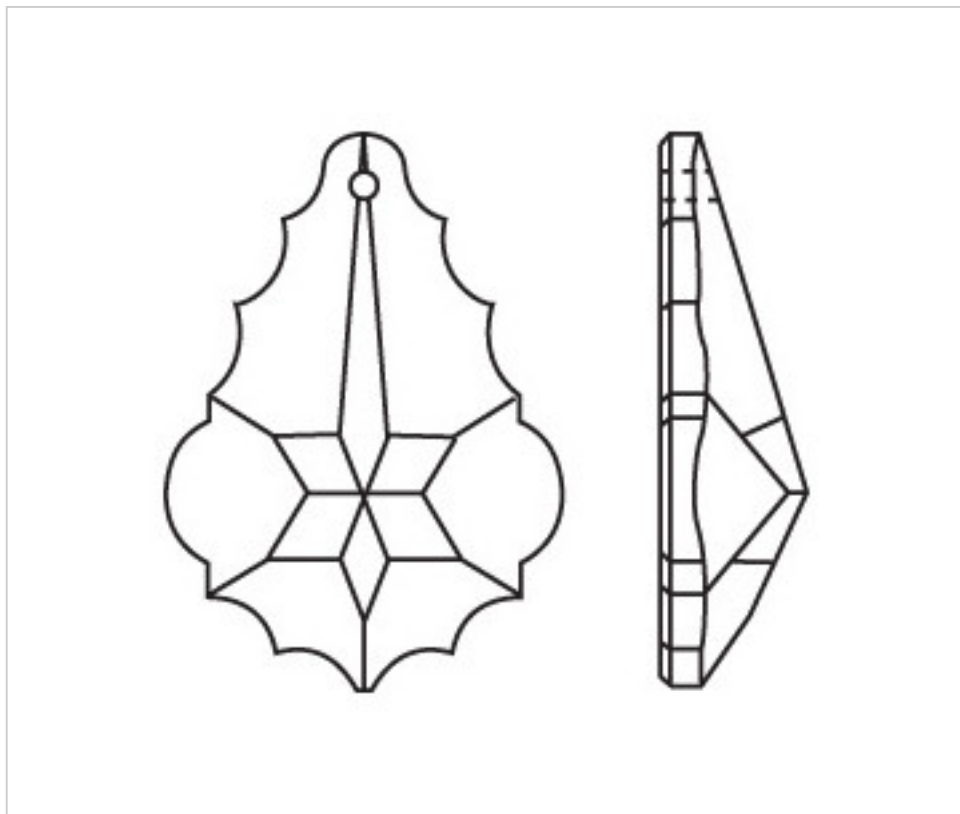

CRYSTAL FOR LAMPS > Scholer Crystal Austria > Schöler Basic Line  
Plain Pendeloques

**A63106R**

**Plaque 4108/63x43mm (ex 2011) Ruby**

December 22nd, 2024, 04:01

**PRICE**

Lot	P.V.P. excluding VAT
1	4,56€
10	3,06€
60	2,65€

Continued on next page >>

CRYSTAL FOR LAMPS > Scholer Crystal Austria > Schöler Basic Line  
Plain Pendeloques

A63106R

Plaque 4108/63x43mm (ex 2011) Ruby

## OTHER FEATURES

---

Length (mm): 63

Width (mm): 43

Colour: Ruby