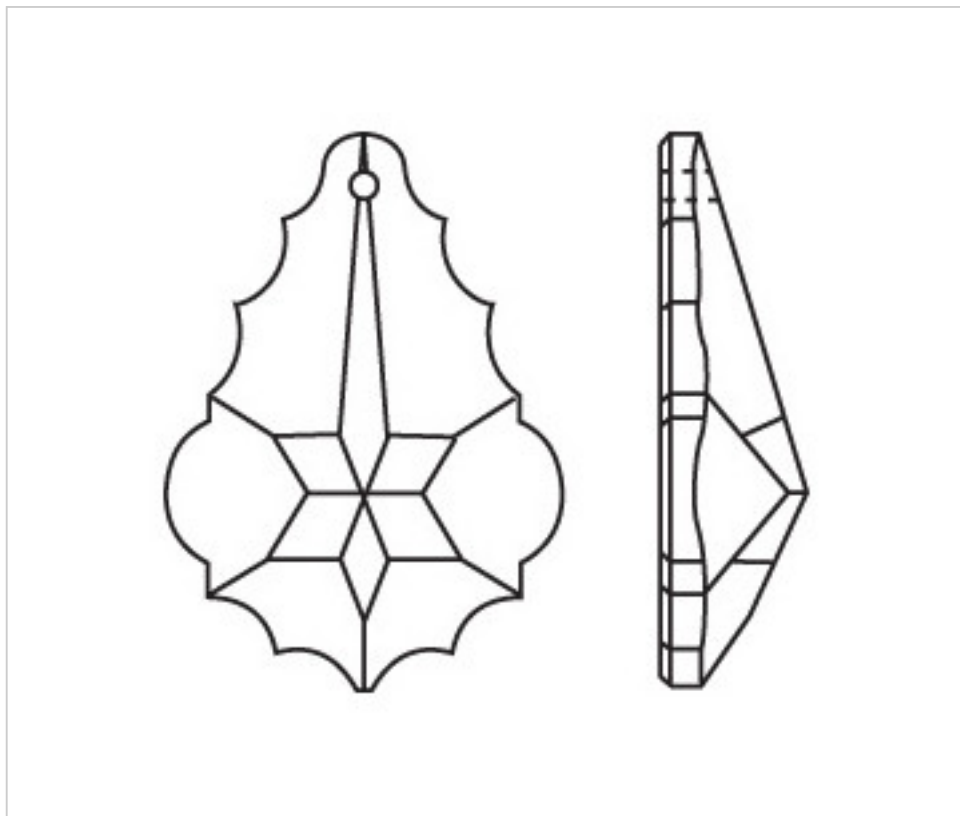

CRYSTAL FOR LAMPS > Scholer Crystal Austria > Schöler Basic Line
Plain Pendeloques

A63107R

Plaque 4108/76x52mm (ex 2011) Ruby

December 22nd, 2024, 04:17

PRICE

	Lot	P.V.P. excluding VAT
	1	7,41€
	10	4,91€
	40	4,32€

Continued on next page >>

CRYSTAL FOR LAMPS > Scholer Crystal Austria > Schöler Basic Line
Plain Pendeloques

A63107R

Plaque 4108/76x52mm (ex 2011) Ruby

TECHNICAL SPECIFICATIONS

Weight: 53 Grams

Packging: Box 40 Units

OTHER FEATURES

Length (mm): 76

Width (mm): 52

Colour: Ruby

DOCUMENTS

 [Plaque 4108/76x52mm \(ex 2011\) Ruby](#)