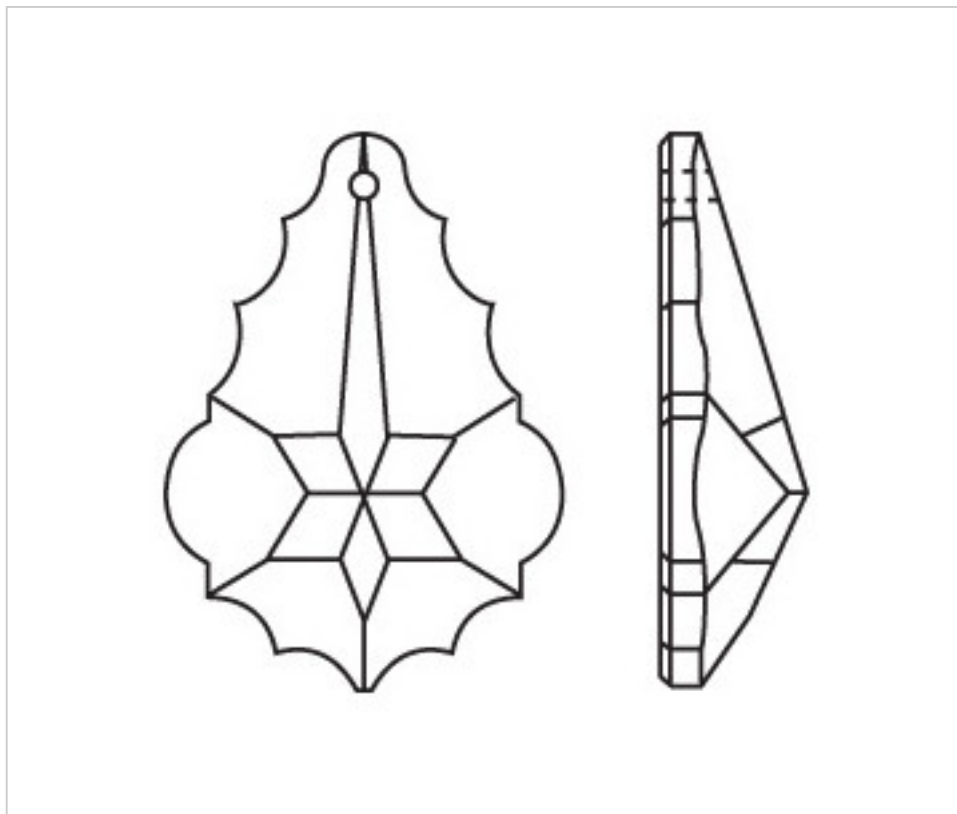

CRYSTAL FOR LAMPS > Scholer Crystal Austria > Schöler Basic Line  
Plain Pendeloques

**A63107R**

**Plaque 4108/76x52mm (ex 2011) Ruby**

March 13th, 2025, 11:27

**PRICE**

Lot	P.V.P. excluding VAT
1	8,13€
10	5,38€
40	4,73€

Continued on next page >>

CRYSTAL FOR LAMPS > Scholer Crystal Austria > Schöler Basic Line  
Plain Pendeloques

A63107R

Plaque 4108/76x52mm (ex 2011) Ruby

## OTHER FEATURES

---

Length (mm): 76

Width (mm): 52

Colour: Ruby