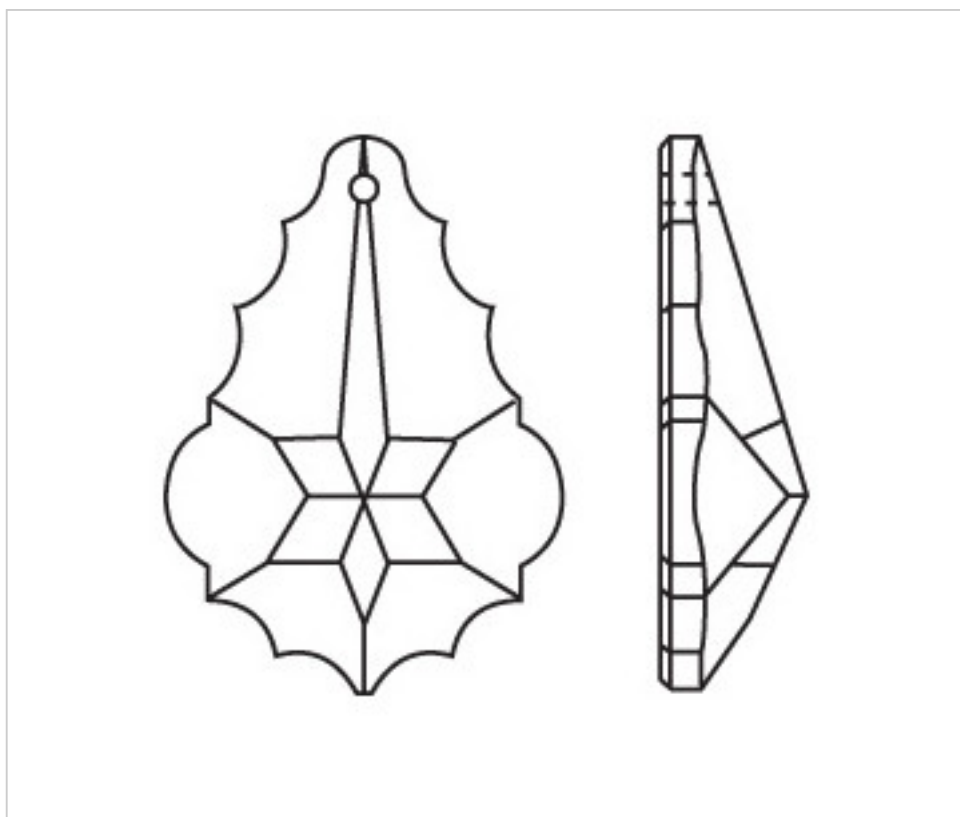

CRYSTAL FOR LAMPS > Scholer Crystal Austria > Schöler Basic Line
Plain Pendeloques

A63107R

Plaque 4108/76x52mm (ex 2011) Ruby

October 02nd, 2024, 03:24

PRICE

	Lot	P.V.P. excluding VAT
	1	7,41€
	10	4,91€
	40	4,32€

Continued on next page >>

CRYSTAL FOR LAMPS > Scholer Crystal Austria > Schöler Basic Line
Plain Pendeloques

A63107R

Plaque 4108/76x52mm (ex 2011) Ruby

TECHNICAL SPECIFICATIONS

Weight: 53 Grams

Packging: Box 40 Units

OTHER FEATURES

Length (mm): 76

Width (mm): 52

Colour: Ruby

DOCUMENTS

 [Plaque 4108/76x52mm \(ex 2011\) Ruby](#)