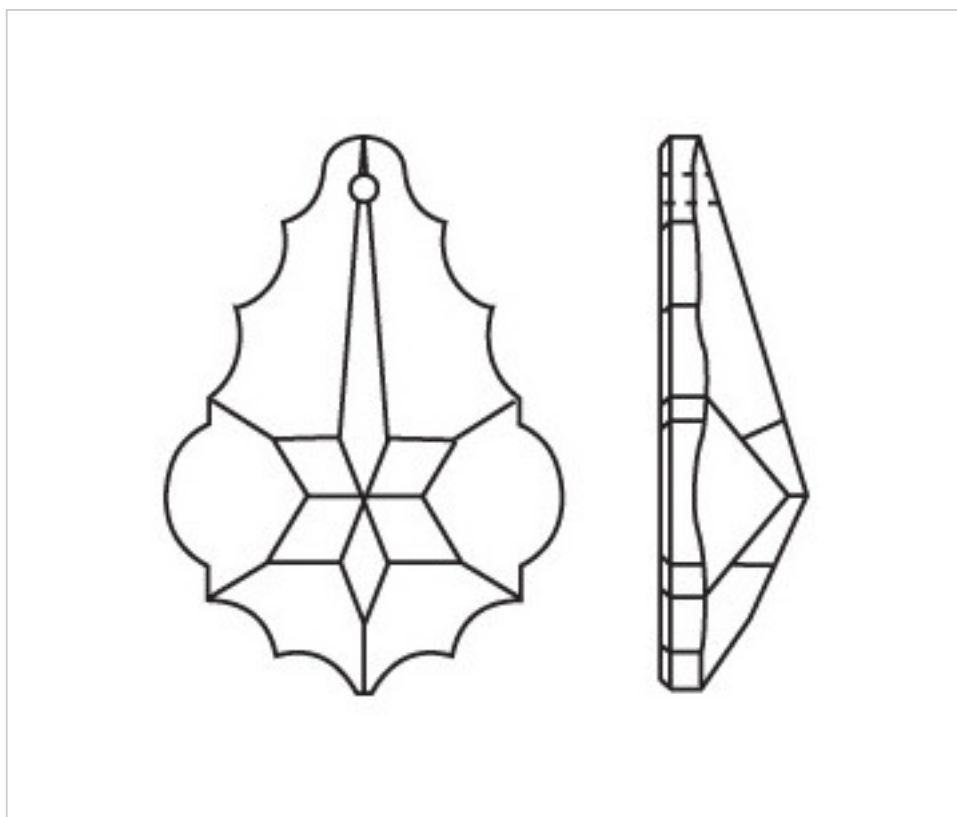

CRYSTAL FOR LAMPS > Scholer Crystal Austria > Schöler Basic Line
Plain Pendeloques

A631089

Plaque 4108/89x60mm (ex 2011)

January 22nd, 2025, 00:52

PRICE

	Lot	P.V.P. excluding VAT
Pedido mínimo	24	3,26€

Continued on next page >>

CRYSTAL FOR LAMPS > Scholer Crystal Austria > Schöler Basic Line
Plain Pendeloques

A631089

Plaque 4108/89x60mm (ex 2011)

TECHNICAL SPECIFICATIONS

Weight: 77 Grams

Packging: Box 24 Units

OTHER FEATURES

Length (mm): 89

Width (mm): 60

Colour: Transparent

DOCUMENTS

 [Plaque 4108/89x60mm \(ex 2011\)](#)