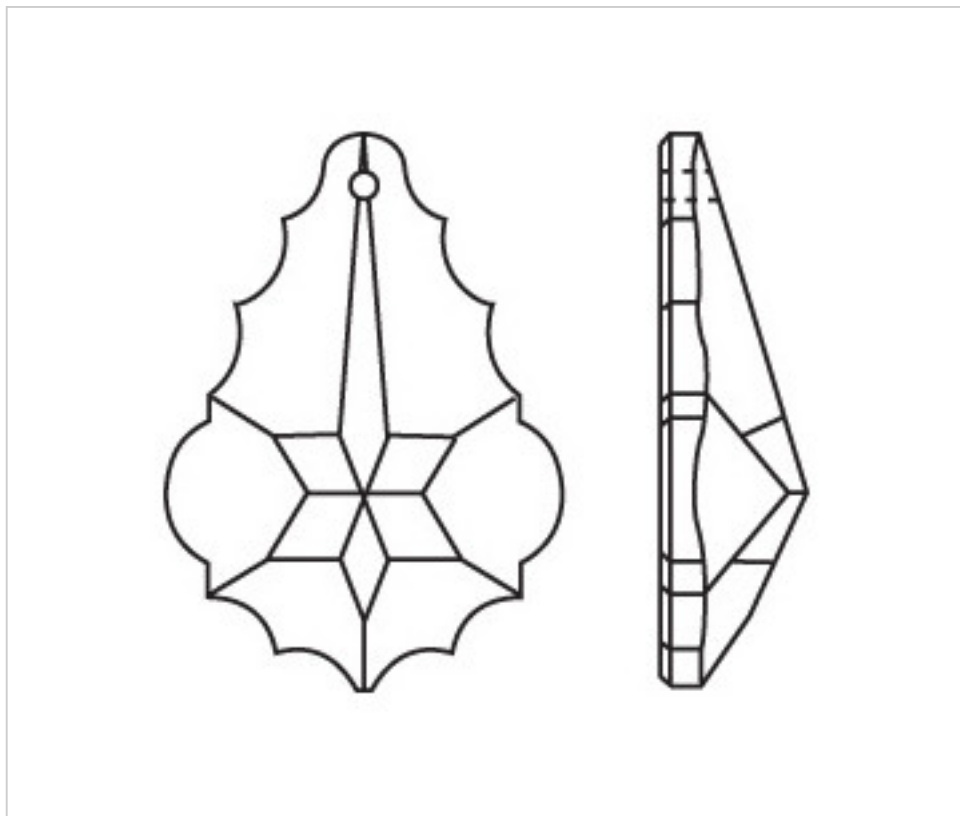

CRYSTAL FOR LAMPS > Scholer Crystal Austria > Schöler Basic Line
Plain Pendeloques

A631089

Plaque 4108/89x60mm (ex 2011)

February 22nd, 2025, 09:12

PRICE

| | Lot | P.V.P. excluding VAT |
|---------------|-----|----------------------|
| Pedido mínimo | 24 | 3,26€ |

Continued on next page >>

CRYSTAL FOR LAMPS > Scholer Crystal Austria > Schöler Basic Line
Plain Pendeloques

A631089

Plaque 4108/89x60mm (ex 2011)

TECHNICAL SPECIFICATIONS

Weight: 77 Grams

Packging: Box 24 Units

OTHER FEATURES

Length (mm): 89

Width (mm): 60

Colour: Transparent

DOCUMENTS

 [Plaque 4108/89x60mm \(ex 2011\)](#)