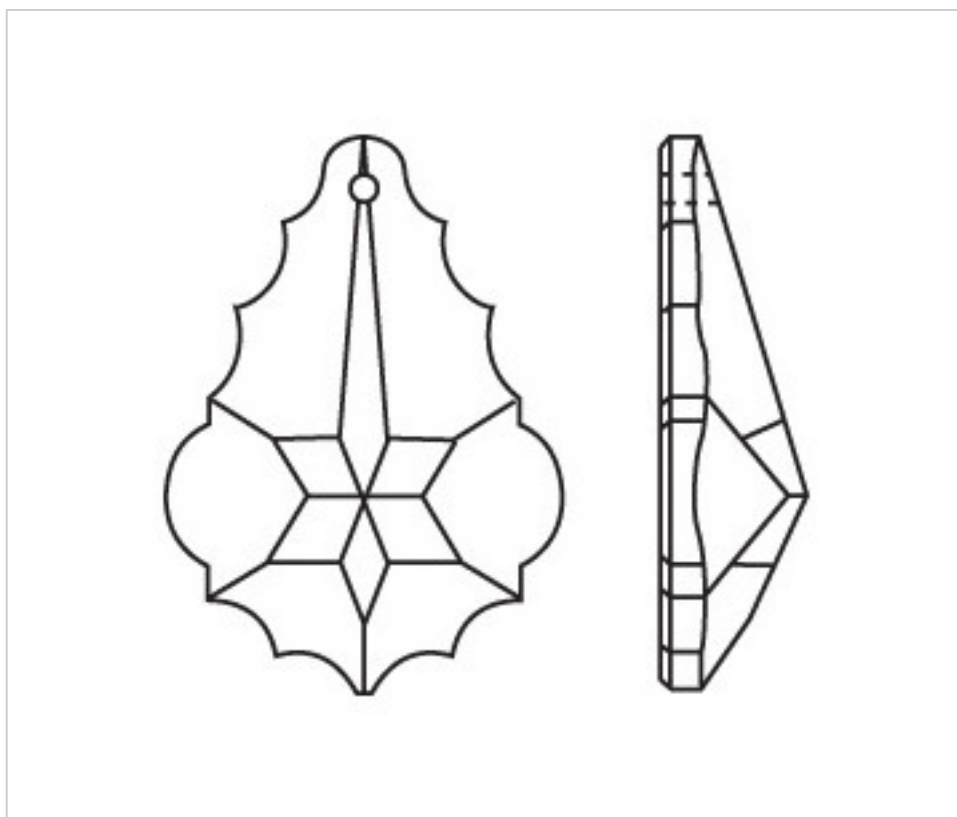

CRYSTAL FOR LAMPS > Scholer Crystal Austria > Schöler Basic Line
Plain Pendeloques

A631089

Plaque 4108/89x60mm (ex 2011)

November 23rd, 2024, 10:26

PRICE

	Lot	P.V.P. excluding VAT
Pedido mínimo	24	2,98€

Continued on next page >>

CRYSTAL FOR LAMPS > Scholer Crystal Austria > Schöler Basic Line
Plain Pendeloques

A631089

Plaque 4108/89x60mm (ex 2011)

TECHNICAL SPECIFICATIONS

Weight: 77 Grams

Packging: Box 24 Units

OTHER FEATURES

Length (mm): 89

Width (mm): 60

Colour: Transparent

DOCUMENTS

 [Plaque 4108/89x60mm \(ex 2011\)](#)