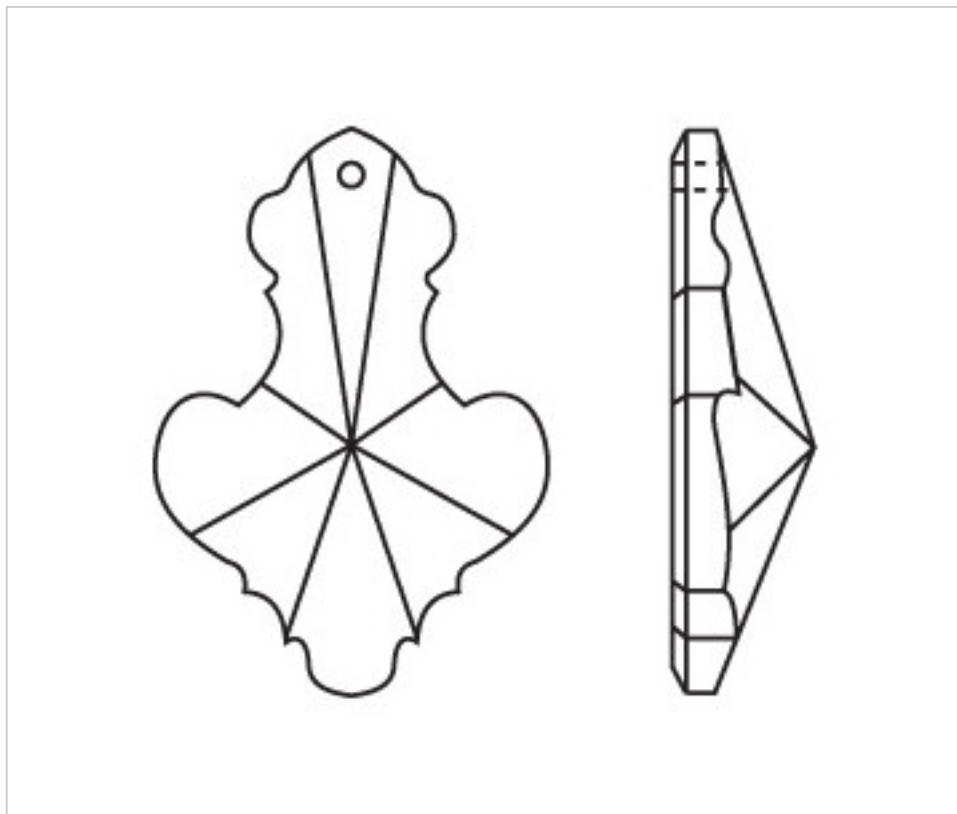

CRYSTAL FOR LAMPS > Scholer Crystal Austria > Schöler Basic Line  
Plain Pendeloques

**A631163**

**Plaque 4110 /63x42mm (ex 2021)**

November 04th, 2024, 20:27

**PRICE**

Lot	P.V.P. excluding VAT
1	2,26€
12	1,52€
72	1,31€

Continued on next page >>

CRYSTAL FOR LAMPS > Scholer Crystal Austria > Schöler Basic Line  
Plain Pendeloques

**A631163**

**Plaque 4110 /63x42mm (ex 2021)**

## **OTHER FEATURES**

---

Length (mm): 63

Width (mm): 24

Colour: Transparent