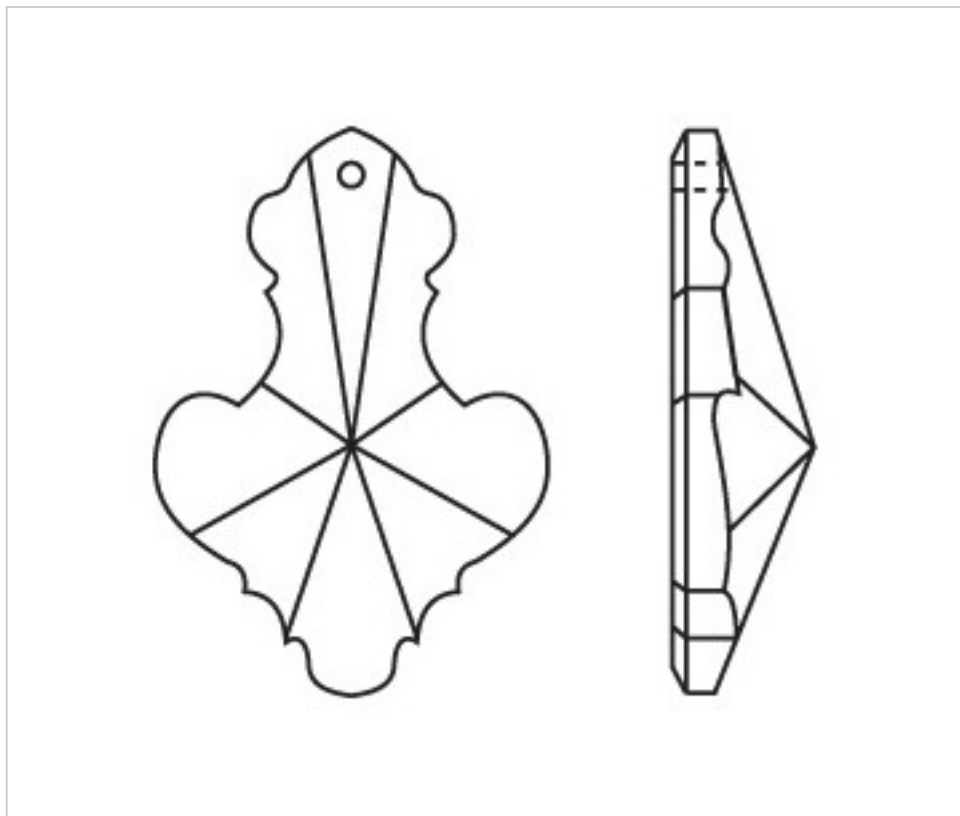

CRYSTAL FOR LAMPS > Scholer Crystal Austria > Schöler Basic Line
Plain Pendeloques

A631176

Plaque 4110 /76x50mm (ex 2021)

November 04th, 2024, 20:29

PRICE

	Lot	P.V.P. excluding VAT
Pedido mínimo	50	2,05€

Continued on next page >>

CRYSTAL FOR LAMPS > Scholer Crystal Austria > Schöler Basic Line
Plain Pendeloques

A631176

Plaque 4110 /76x50mm (ex 2021)

TECHNICAL SPECIFICATIONS

Weight: 45 Grams

Packging: Box 50 Units

OTHER FEATURES

Length (mm): 76

Width (mm): 50

Colour: Transparent

DOCUMENTS

 [Plaque 4110 /76x50mm \(ex 2021\)](#)