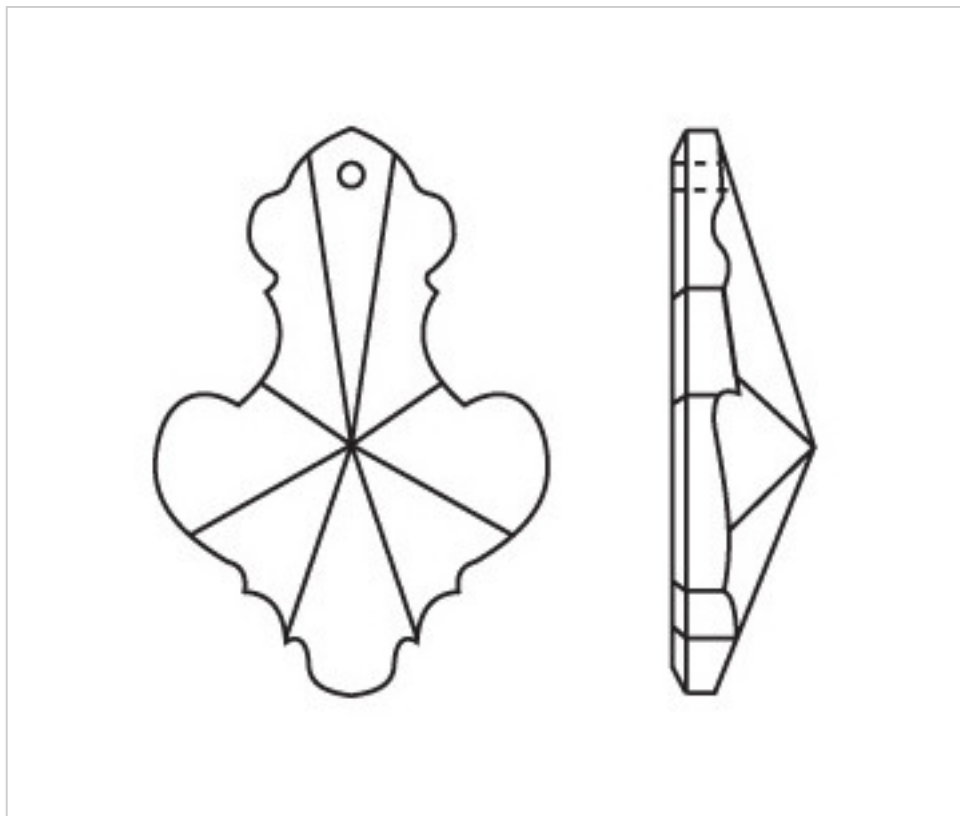

CRYSTAL FOR LAMPS > Scholer Crystal Austria > Schöler Basic Line
Plain Pendeloques

A631176

Plaque 4110 /76x50mm (ex 2021)

November 21st, 2024, 14:36

PRICE

	Lot	P.V.P. excluding VAT
Pedido mínimo	50	2,05€

Continued on next page >>

CRYSTAL FOR LAMPS > Scholer Crystal Austria > Schöler Basic Line
Plain Pendeloques

A631176

Plaque 4110 /76x50mm (ex 2021)

TECHNICAL SPECIFICATIONS

Weight: 45 Grams

Packging: Box 50 Units

OTHER FEATURES

Length (mm): 76

Width (mm): 50

Colour: Transparent

DOCUMENTS

 [Plaque 4110 /76x50mm \(ex 2021\)](#)