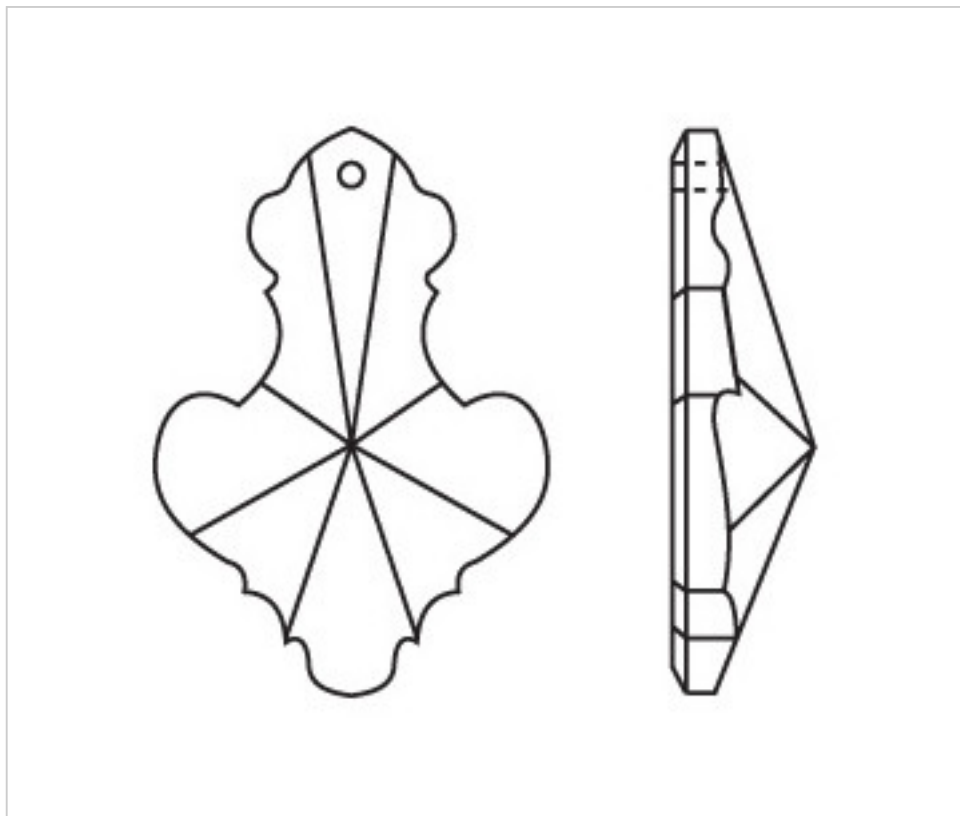

CRYSTAL FOR LAMPS > Scholer Crystal Austria > Schöler Basic Line  
Plain Pendeloques

**A631176**

**Plaque 4110 /76x50mm (ex 2021)**

January 22nd, 2025, 01:01

## PRICE

	Lot	P.V.P. excluding VAT
Pedido mínimo	50	2,25€

Continued on next page >>

CRYSTAL FOR LAMPS > Scholer Crystal Austria > Schöler Basic Line  
Plain Pendeloques

**A631176**

**Plaque 4110 /76x50mm (ex 2021)**

## **OTHER FEATURES**

---

Length (mm): 76

Width (mm): 50

Colour: Transparent