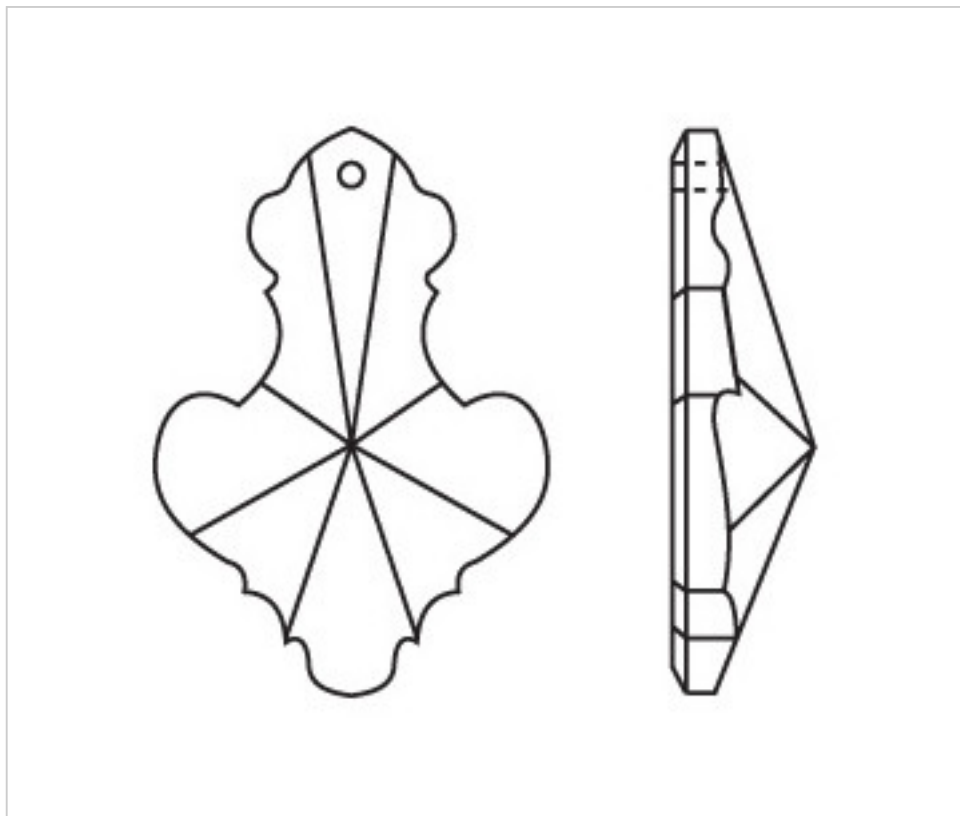

CRYSTAL FOR LAMPS > Scholer Crystal Austria > Schöler Basic Line
Plain Pendeloques

A631176

Plaque 4110 /76x50mm (ex 2021)

August 24th, 2024, 13:15

PRICE

	Lot	P.V.P. excluding VAT
Pedido mínimo	50	2,05€

Continued on next page >>

CRYSTAL FOR LAMPS > Scholer Crystal Austria > Schöler Basic Line
Plain Pendeloques

A631176

Plaque 4110 /76x50mm (ex 2021)

TECHNICAL SPECIFICATIONS

Weight: 45 Grams

Packging: Box 50 Units

OTHER FEATURES

Length (mm): 76

Width (mm): 50

Colour: Transparent

DOCUMENTS

 [Plaque 4110 /76x50mm \(ex 2021\)](#)