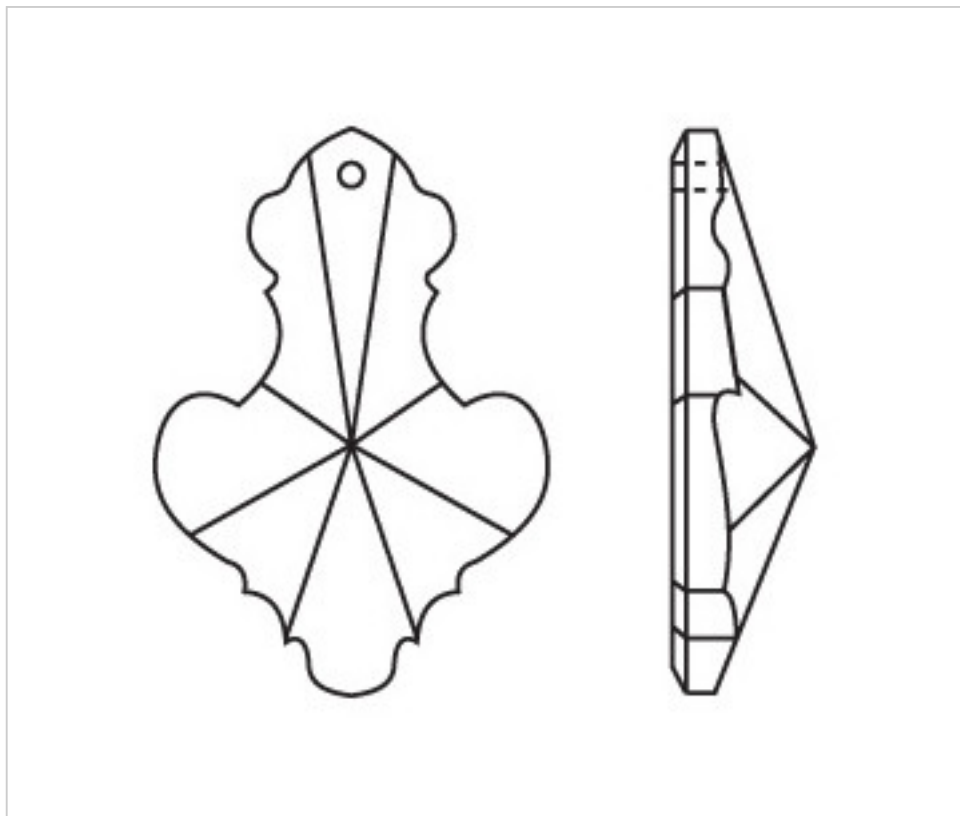

CRYSTAL FOR LAMPS > Scholer Crystal Austria > Schöler Basic Line
Plain Pendeloques

A631176

Plaque 4110 /76x50mm (ex 2021)

December 22nd, 2024, 03:52

PRICE

| | Lot | P.V.P. excluding VAT |
|---------------|-----|----------------------|
| Pedido mínimo | 50 | 2,05€ |

Continued on next page >>

CRYSTAL FOR LAMPS > Scholer Crystal Austria > Schöler Basic Line
Plain Pendeloques

A631176

Plaque 4110 /76x50mm (ex 2021)

TECHNICAL SPECIFICATIONS

Weight: 45 Grams

Packging: Box 50 Units

OTHER FEATURES

Length (mm): 76

Width (mm): 50

Colour: Transparent

DOCUMENTS

 [Plaque 4110 /76x50mm \(ex 2021\)](#)