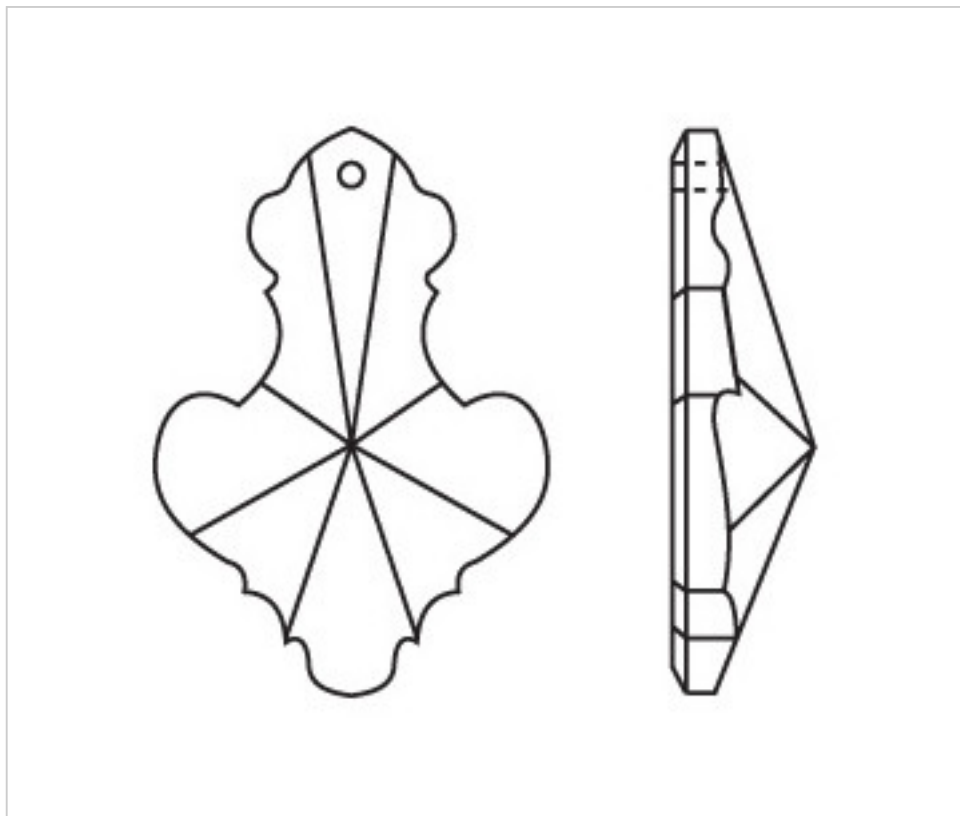

CRYSTAL FOR LAMPS > Scholer Crystal Austria > Schöler Basic Line  
Plain Pendeloques

**A631176**

**Plaque 4110 /76x50mm (ex 2021)**

February 22nd, 2025, 13:57

## PRICE

	Lot	P.V.P. excluding VAT
Pedido mínimo	50	2,25€

Continued on next page >>

CRYSTAL FOR LAMPS > Scholer Crystal Austria > Schöler Basic Line  
Plain Pendeloques

**A631176**

**Plaque 4110 /76x50mm (ex 2021)**

## OTHER FEATURES

---

Length (mm): 76

Width (mm): 50

Colour: Transparent