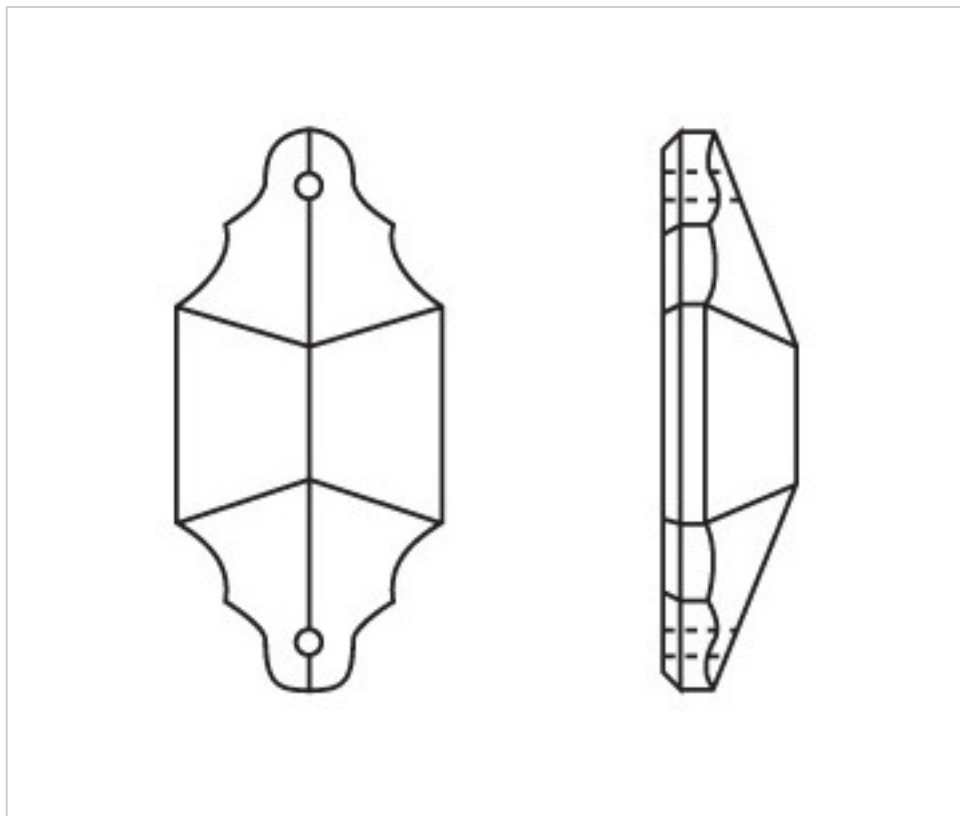

CRYSTAL FOR LAMPS > Scholer Crystal Austria > Schöler Basic Line
Plain Pendeloques

A631276

Plaque 4211 76x36mm 2 holes (ex 2032)

August 24th, 2024, 15:13

PRICE

	Lot	P.V.P. excluding VAT
Pedido mínimo	50	1,81€

Continued on next page >>

CRYSTAL FOR LAMPS > Scholer Crystal Austria > Schöler Basic Line
Plain Pendeloques

A631276

Plaque 4211 76x36mm 2 holes (ex 2032)

TECHNICAL SPECIFICATIONS

Packging: Box 50 Units

OTHER FEATURES

Length (mm): 76

Width (mm): 36

Colour: Transparent

DOCUMENTS

 [Plaque 4211 76x36mm 2 holes \(ex 2032\)](#)