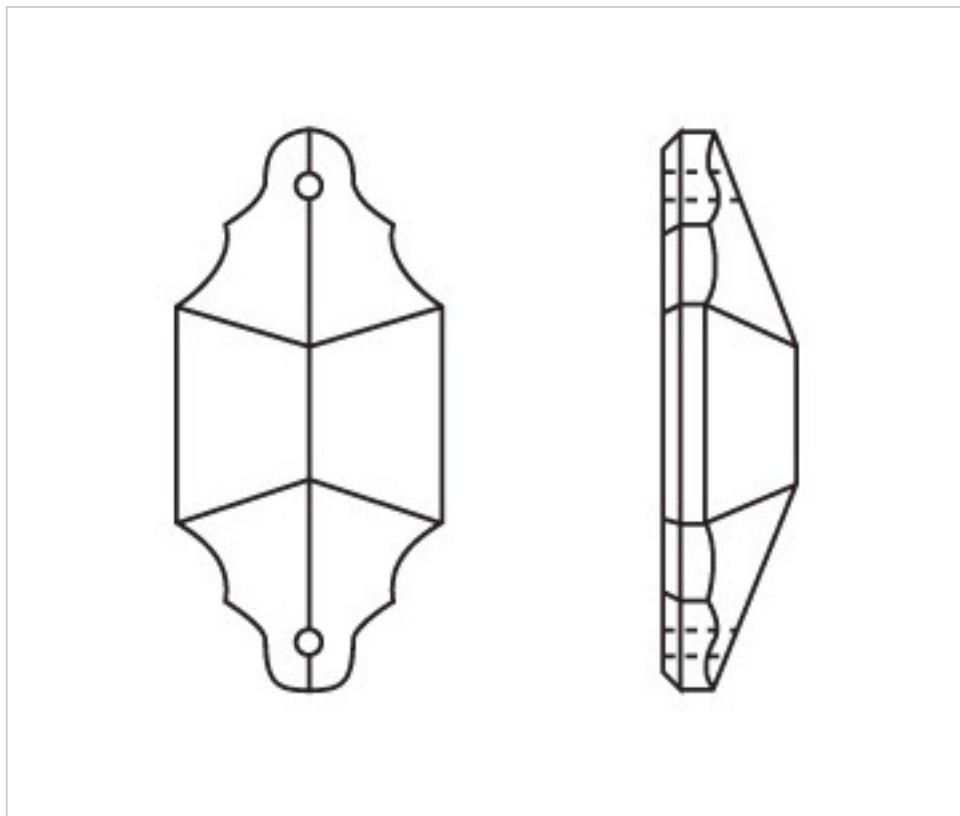

CRYSTAL FOR LAMPS > Scholer Crystal Austria > Schöler Basic Line
Plain Pendeloques

A631276

Plaque 4211 76x36mm 2 holes (ex 2032)

December 22nd, 2024, 04:31

PRICE

| | Lot | P.V.P. excluding VAT |
|---------------|-----|----------------------|
| Pedido mínimo | 50 | 1,81€ |

Continued on next page >>

CRYSTAL FOR LAMPS > Scholer Crystal Austria > Schöler Basic Line
Plain Pendeloques

A631276

Plaque 4211 76x36mm 2 holes (ex 2032)

TECHNICAL SPECIFICATIONS

Packging: Box 50 Units

OTHER FEATURES

Length (mm): 76

Width (mm): 36

Colour: Transparent

DOCUMENTS

 [Plaque 4211 76x36mm 2 holes \(ex 2032\)](#)