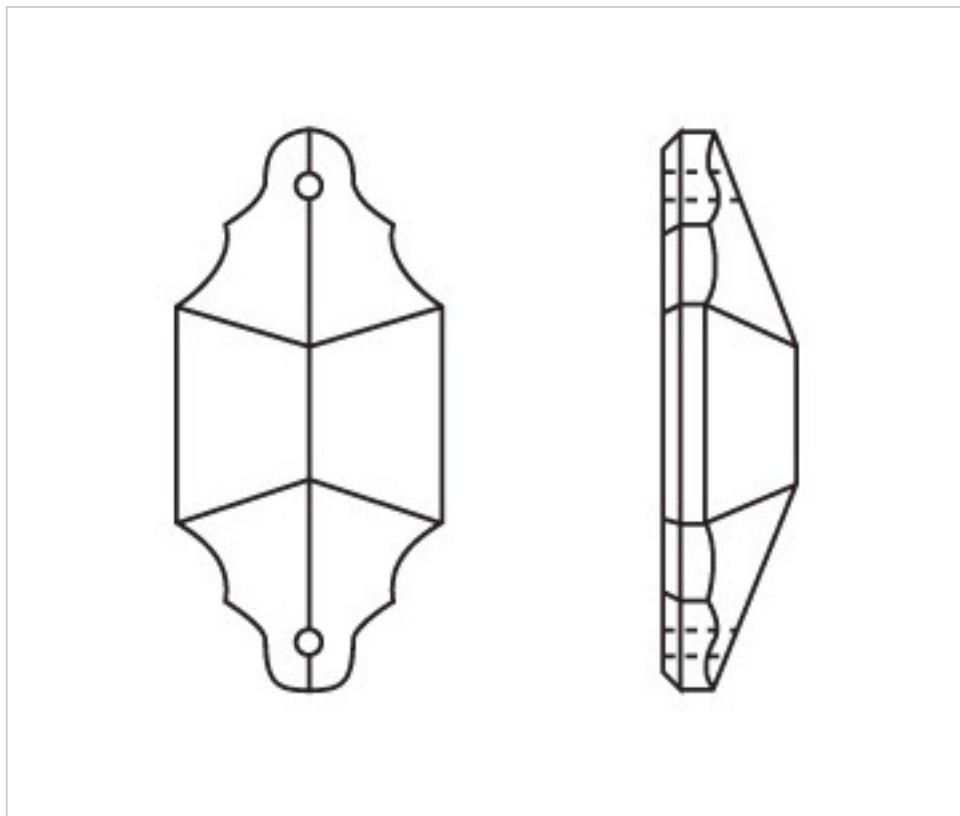

CRYSTAL FOR LAMPS > Scholer Crystal Austria > Schöler Basic Line  
Plain Pendeloques

**A631276**

**Plaque 4211 76x36mm 2 holes (ex 2032)**

January 22nd, 2025, 00:56

**PRICE**

	Lot	P.V.P. excluding VAT
Pedido mínimo	50	1,98€

Continued on next page >>

CRYSTAL FOR LAMPS > Scholer Crystal Austria > Schöler Basic Line  
Plain Pendeloques

**A631276**

**Plaque 4211 76x36mm 2 holes (ex 2032)**

## **OTHER FEATURES**

---

Length (mm): 76

Width (mm): 36

Colour: Transparent