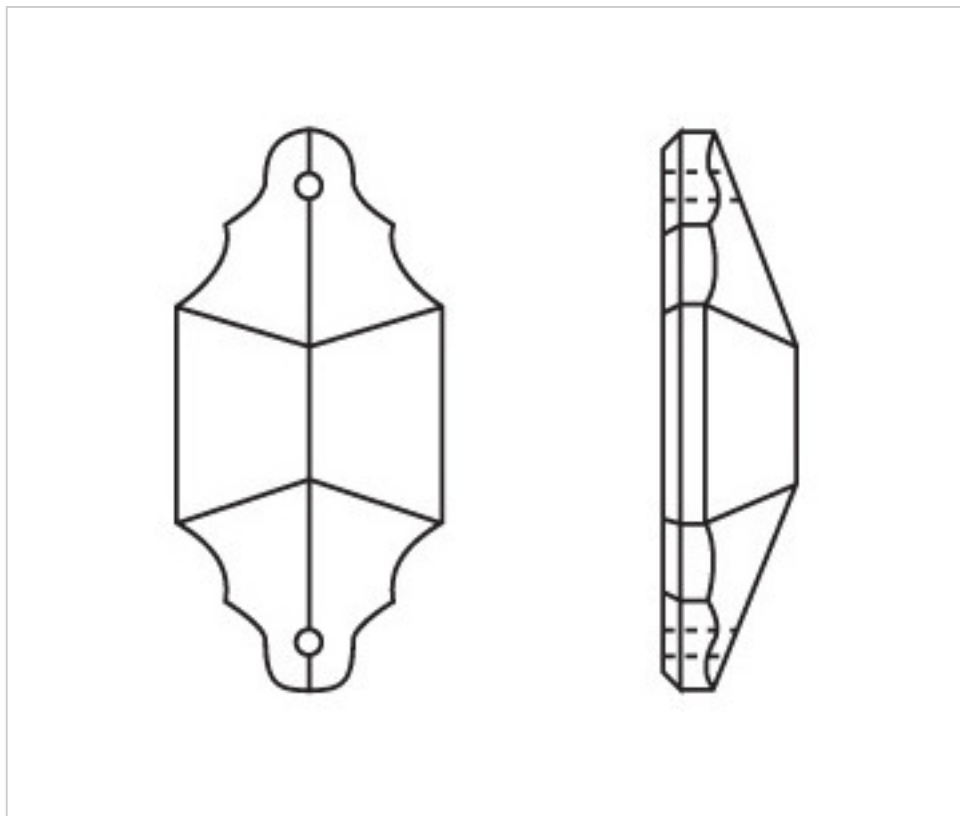

CRYSTAL FOR LAMPS > Scholer Crystal Austria > Schöler Basic Line
Plain Pendeloques

A631276

Plaque 4211 76x36mm 2 holes (ex 2032)

November 04th, 2024, 20:28

PRICE

	Lot	P.V.P. excluding VAT
Pedido mínimo	50	1,81€

Continued on next page >>

CRYSTAL FOR LAMPS > Scholer Crystal Austria > Schöler Basic Line
Plain Pendeloques

A631276

Plaque 4211 76x36mm 2 holes (ex 2032)

TECHNICAL SPECIFICATIONS

Packging: Box 50 Units

OTHER FEATURES

Length (mm): 76

Width (mm): 36

Colour: Transparent

DOCUMENTS

 [Plaque 4211 76x36mm 2 holes \(ex 2032\)](#)