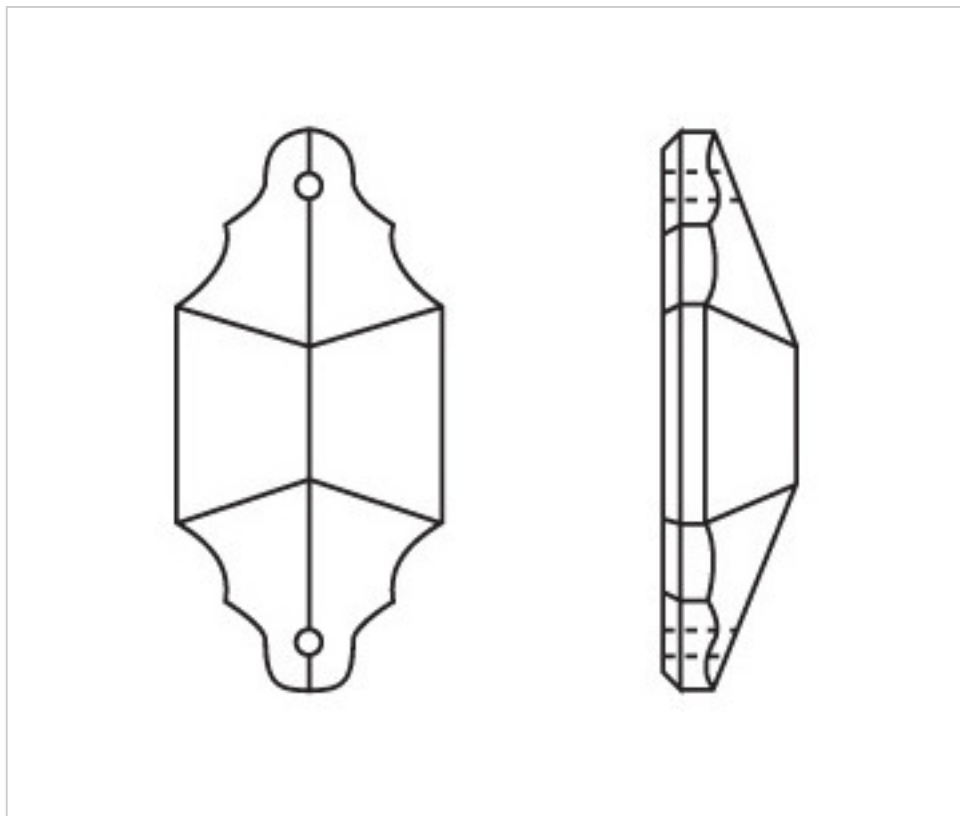

CRYSTAL FOR LAMPS > Scholer Crystal Austria > Schöler Basic Line
Plain Pendeloques

A631276

Plaque 4211 76x36mm 2 holes (ex 2032)

February 22nd, 2025, 09:03

PRICE

	Lot	P.V.P. excluding VAT
Pedido mínimo	50	1,98€

Continued on next page >>

CRYSTAL FOR LAMPS > Scholer Crystal Austria > Schöler Basic Line
Plain Pendeloques

A631276

Plaque 4211 76x36mm 2 holes (ex 2032)

TECHNICAL SPECIFICATIONS

Packging: Box 50 Units

OTHER FEATURES

Length (mm): 76

Width (mm): 36

Colour: Transparent

DOCUMENTS

 [Plaque 4211 76x36mm 2 holes \(ex 2032\)](#)