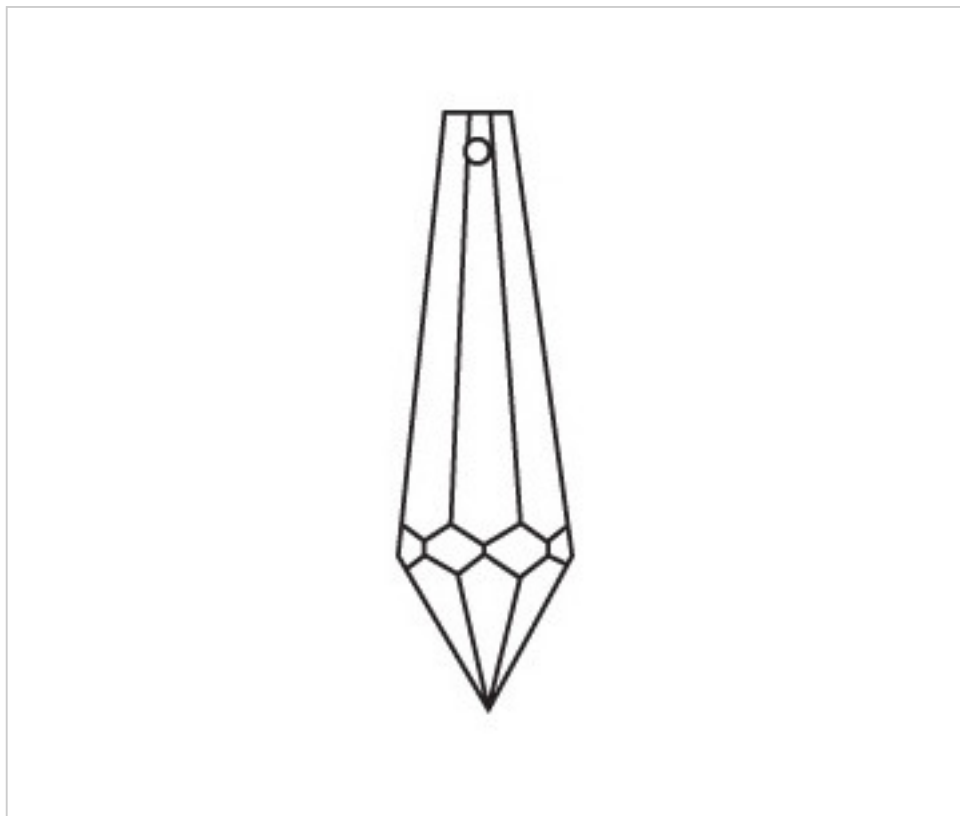

CRYSTAL FOR LAMPS > Scholer Crystal Austria > Schöler Fantastic Line
Fantastic Prisms

D922590

Prism 3225/100x20mm

February 22nd, 2025, 08:22

PRICE

	Lot	P.V.P. excluding VAT
	1	6,89€
	15	4,63€
	60	4,03€

Continued on next page >>

CRYSTAL FOR LAMPS > Scholer Crystal Austria > Schöler Fantastic Line
Fantastic Prisms

D922590

Prism 3225/100x20mm

TECHNICAL SPECIFICATIONS

Weight: 33 Grams

Packging: Box 60 Units

OTHER FEATURES

Length (mm): 100

Width (mm): 20

Colour: Transparent

DOCUMENTS

 [Prism 3225/100x20mm](#)