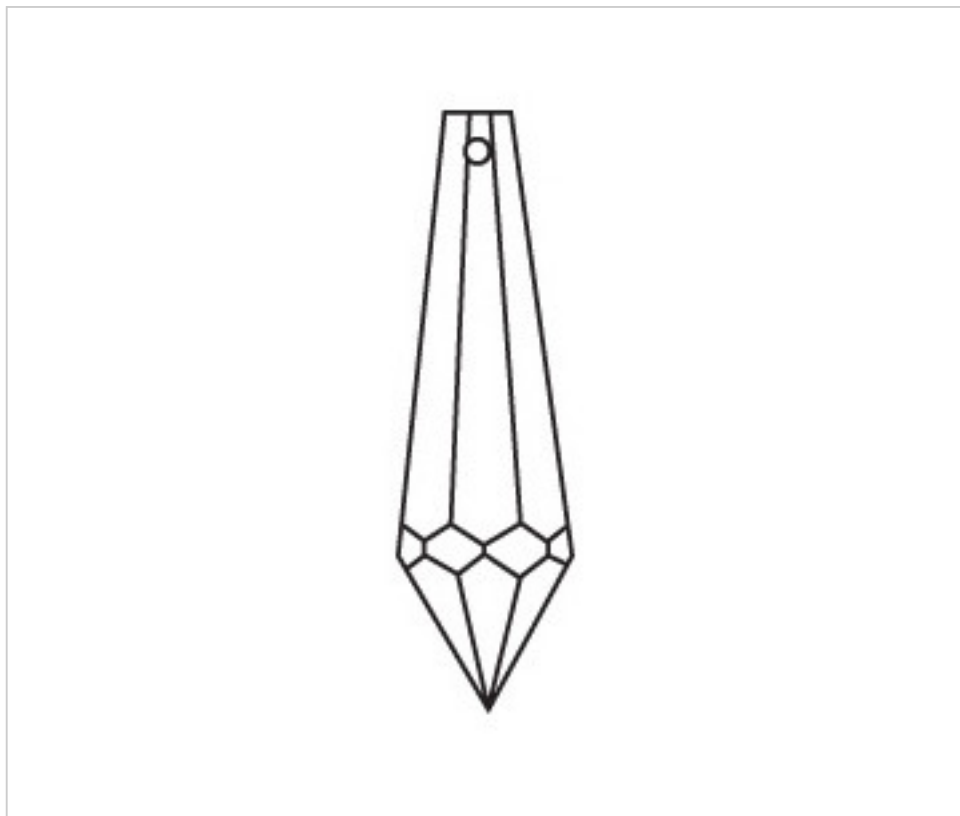

CRYSTAL FOR LAMPS > Scholer Crystal Austria > Schöler Fantastic Line
Fantastic Prisms

D922590

Prism 3225/100x20mm

January 21st, 2025, 14:57

PRICE

	Lot	P.V.P. excluding VAT
	1	6,89€
	15	4,63€
	60	4,03€

Continued on next page >>

CRYSTAL FOR LAMPS > Scholer Crystal Austria > Schöler Fantastic Line
Fantastic Prisms

D922590

Prism 3225/100x20mm

TECHNICAL SPECIFICATIONS

Weight: 33 Grams

Packging: Box 60 Units

OTHER FEATURES

Length (mm): 100

Width (mm): 20

Colour: Transparent

DOCUMENTS

 [Prism 3225/100x20mm](#)