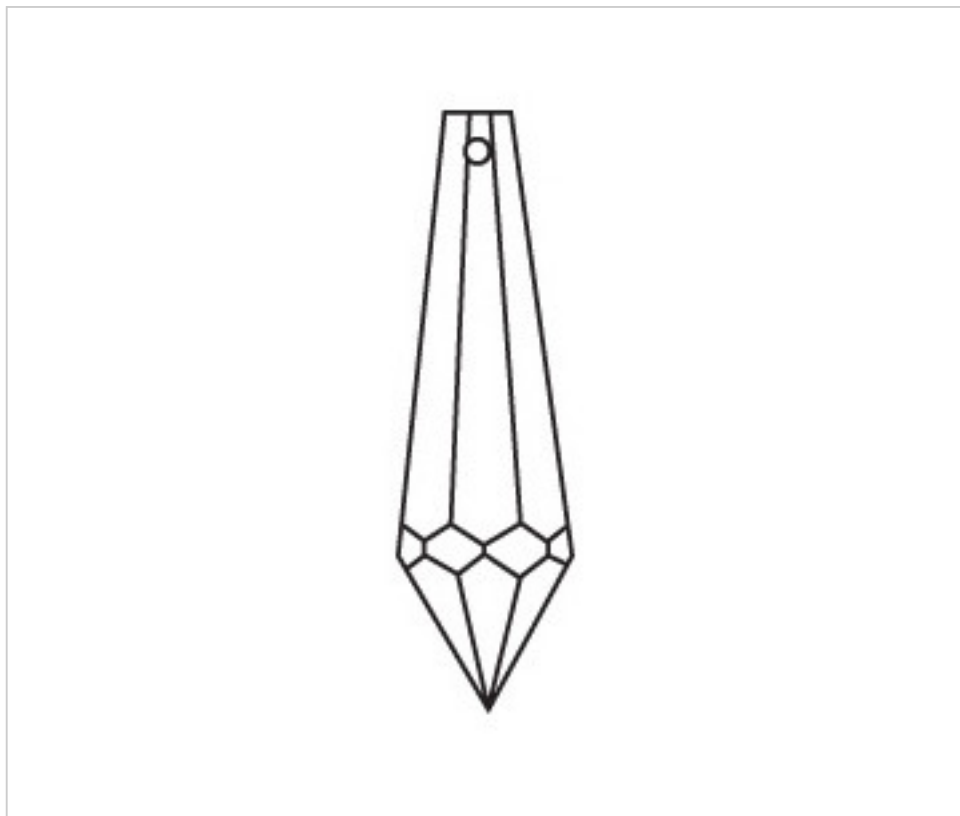

CRYSTAL FOR LAMPS > Scholer Crystal Austria > Schöler Fantastic Line  
Fantastic Prisms

D922590

Prism 3225/100x20mm

December 22nd, 2024, 03:31

**PRICE**

Lot	P.V.P. excluding VAT
1	6,29€
15	4,23€
60	3,68€

Continued on next page >>

CRYSTAL FOR LAMPS > Scholer Crystal Austria > Schöler Fantastic Line  
Fantastic Prisms

D922590

Prism 3225/100x20mm

## OTHER FEATURES

---

Length (mm): 100

Width (mm): 20

Colour: Transparent