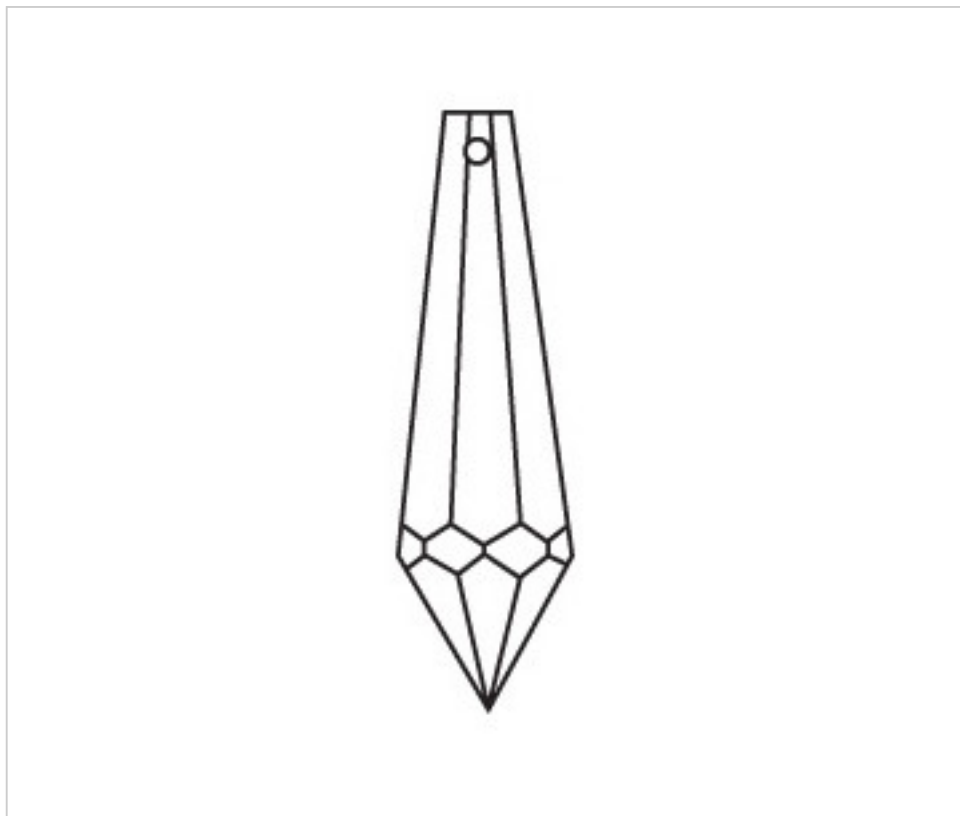

CRYSTAL FOR LAMPS > Scholer Crystal Austria > Schöler Fantastic Line
Fantastic Prisms

D922590

Prism 3225/100x20mm

August 24th, 2024, 14:44

PRICE

Lot	P.V.P. excluding VAT
1	6,29€
15	4,23€
60	3,68€

Continued on next page >>

CRYSTAL FOR LAMPS > Scholer Crystal Austria > Schöler Fantastic Line
Fantastic Prisms

D922590

Prism 3225/100x20mm

TECHNICAL SPECIFICATIONS

Weight: 33 Grams

Packging: Box 60 Units

OTHER FEATURES

Length (mm): 100

Width (mm): 20

Colour: Transparent

DOCUMENTS

 [Prism 3225/100x20mm](#)