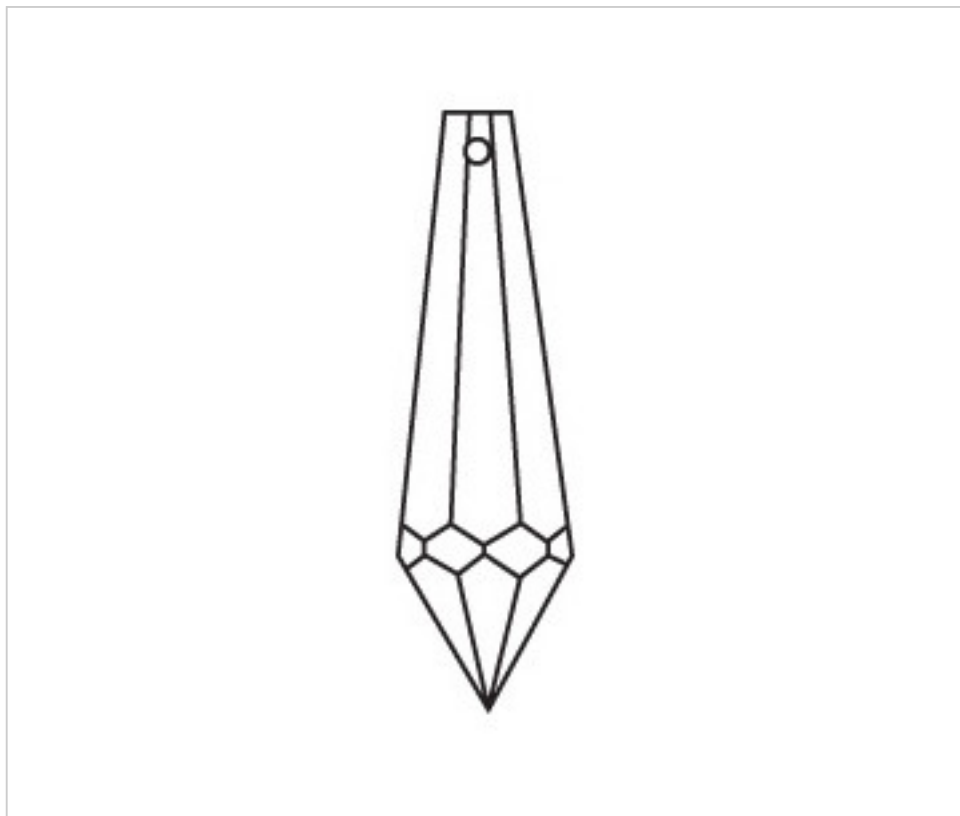

CRYSTAL FOR LAMPS > Scholer Crystal Austria > Schöler Fantastic Line
Fantastic Prisms

D922590

Prism 3225/100x20mm

April 04th, 2025, 19:16

PRICE

Lot	P.V.P. excluding VAT
1	6,89€
15	4,63€
60	4,03€

Continued on next page >>

CRYSTAL FOR LAMPS > Scholer Crystal Austria > Schöler Fantastic Line
Fantastic Prisms

D922590

Prism 3225/100x20mm

TECHNICAL SPECIFICATIONS

Weight: 33 Grams

Packging: Box 60 Units

OTHER FEATURES

Length (mm): 100

Width (mm): 20

Colour: Transparent

DOCUMENTS

 [Prism 3225/100x20mm](#)