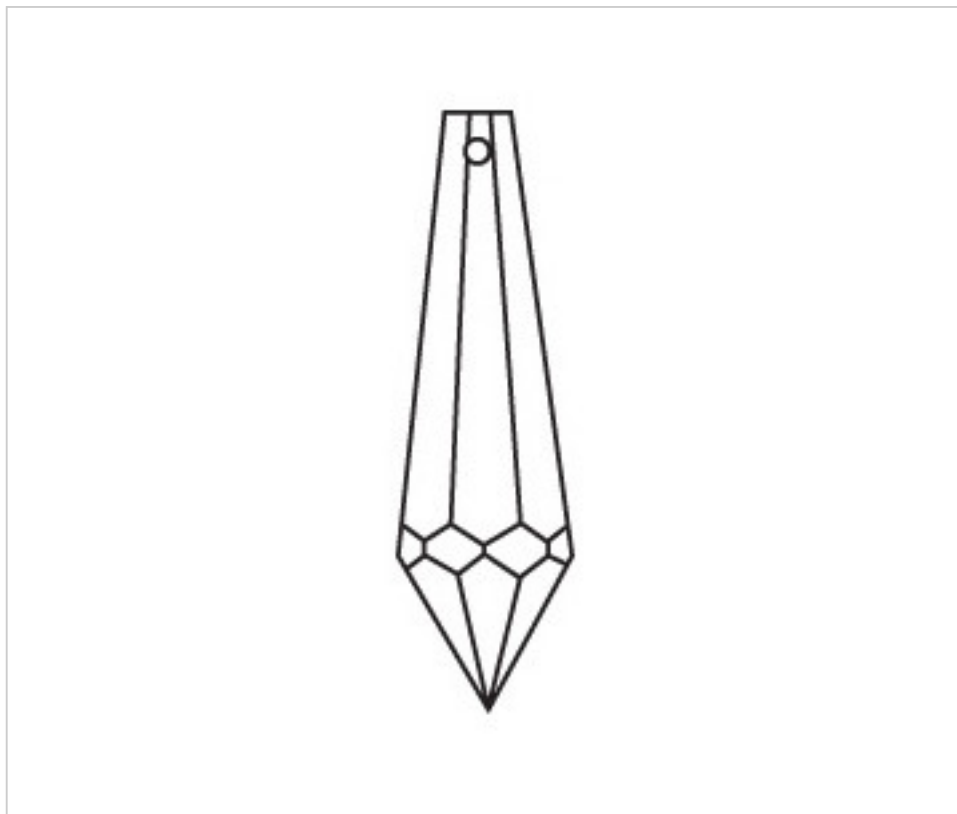

CRYSTAL FOR LAMPS > Scholer Crystal Austria > Schöler Fantastic Line
Fantastic Prisms

D92256Z

Prism 3225/63x10mm Sapphire

August 24th, 2024, 14:47

PRICE

Lot	P.V.P. excluding VAT
1	3,56€
32	2,38€
224	2,08€

Continued on next page >>

CRYSTAL FOR LAMPS > Scholer Crystal Austria > Schöler Fantastic Line
Fantastic Prisms

D92256Z

Prism 3225/63x10mm Sapphire

TECHNICAL SPECIFICATIONS

Weight: 7 Grams

Packging: Box 224 Units

OTHER FEATURES

Length (mm): 63

Width (mm): 10

Colour: Sapphire