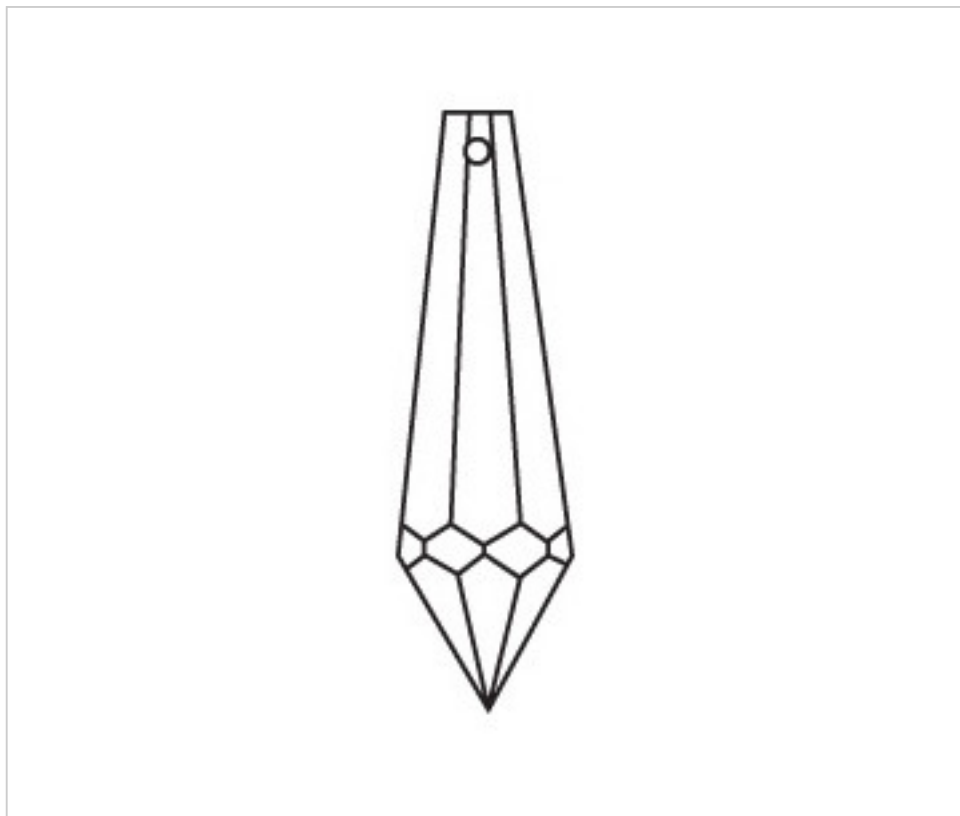

CRYSTAL FOR LAMPS > Scholer Crystal Austria > Schöler Fantastic Line
Fantastic Prisms

D922563

Prism 3225/63x10mm

January 21st, 2025, 14:59

PRICE

Lot	P.V.P. excluding VAT
1	2,31€
32	1,53€
224	1,35€

Continued on next page >>

CRYSTAL FOR LAMPS > Scholer Crystal Austria > Schöler Fantastic Line
Fantastic Prisms

D922563

Prism 3225/63x10mm

TECHNICAL SPECIFICATIONS

Weight: 9 Grams

Packging: Box 224 Units

OTHER FEATURES

Length (mm): 63

Width (mm): 10

Colour: Transparent

DOCUMENTS

 [Prism 3225/63x10mm](#)