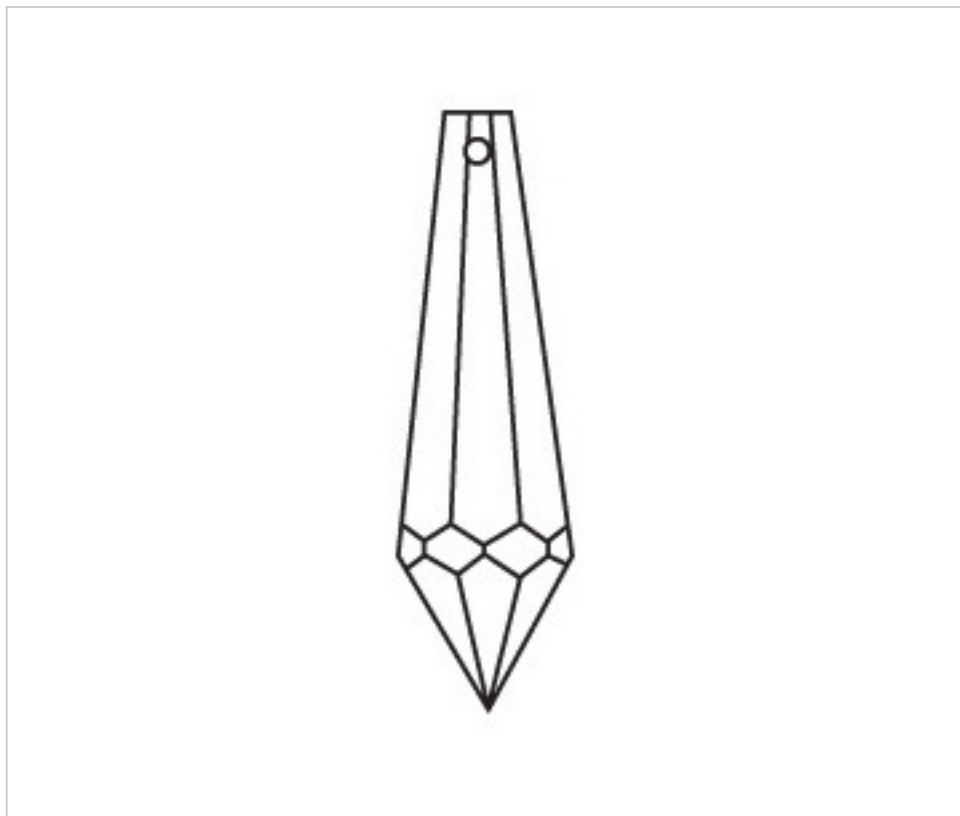

CRYSTAL FOR LAMPS > Scholer Crystal Austria > Schöler Fantastic Line  
Fantastic Prisms

**D922563**

**Prism 3225/63x10mm**

November 23rd, 2024, 10:36

**PRICE**

|  | Lot | P.V.P. excluding VAT |
|--|-----|----------------------|
|  | 1   | 2,09€                |
|  | 32  | 1,39€                |
|  | 224 | 1,22€                |

Continued on next page >>

CRYSTAL FOR LAMPS > Scholer Crystal Austria > Schöler Fantastic Line  
Fantastic Prisms

D922563

Prism 3225/63x10mm

## OTHER FEATURES

---

Length (mm): 63

Width (mm): 10

Colour: Transparent