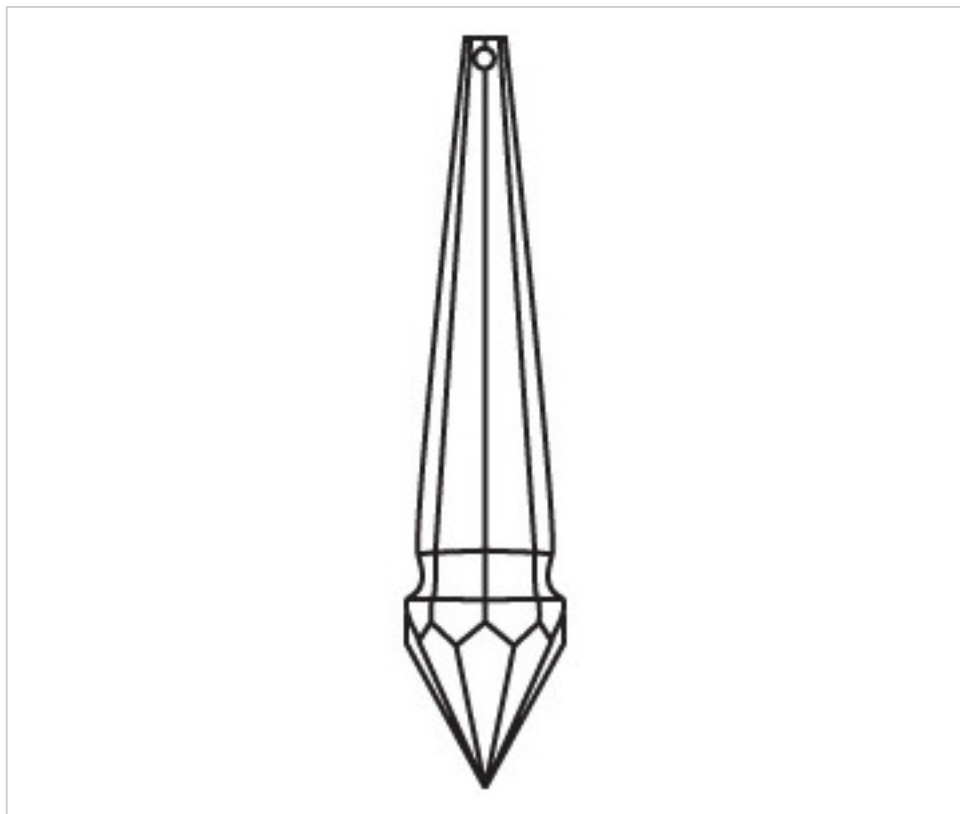

CRYSTAL FOR LAMPS > Scholer Crystal Austria > Schöler Fantastic Line
Fantastic Prisms

D922690

Prism 3226/100x20mm

February 03rd, 2025, 18:01

PRICE

	Lot	P.V.P. excluding VAT
Pedido mínimo	60	4,52€

Continued on next page >>

CRYSTAL FOR LAMPS > Scholer Crystal Austria > Schöler Fantastic Line
Fantastic Prisms

D922690

Prism 3226/100x20mm

TECHNICAL SPECIFICATIONS

Weight: 26 Grams

Packging: Box 60 Units

OTHER FEATURES

Length (mm): 100

Width (mm): 20

Colour: Transparent

DOCUMENTS

 [Prism 3226/100x20mm](#)