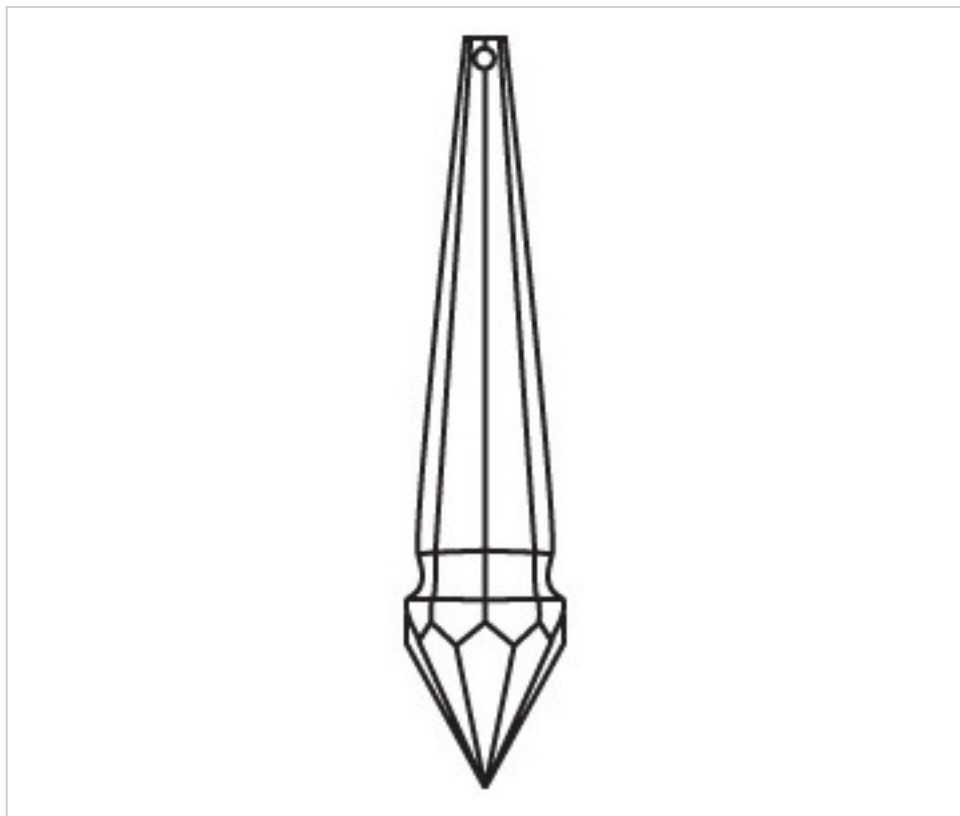

CRYSTAL FOR LAMPS > Scholer Crystal Austria > Schöler Fantastic Line
Fantastic Prisms

D922690

Prism 3226/100x20mm

April 04th, 2025, 00:56

PRICE

	Lot	P.V.P. excluding VAT
Pedido mínimo	60	4,52€

Continued on next page >>

CRYSTAL FOR LAMPS > Scholer Crystal Austria > Schöler Fantastic Line
Fantastic Prisms

D922690

Prism 3226/100x20mm

TECHNICAL SPECIFICATIONS

Weight: 26 Grams

Packging: Box 60 Units

OTHER FEATURES

Length (mm): 100

Width (mm): 20

Colour: Transparent

DOCUMENTS

 [Prism 3226/100x20mm](#)