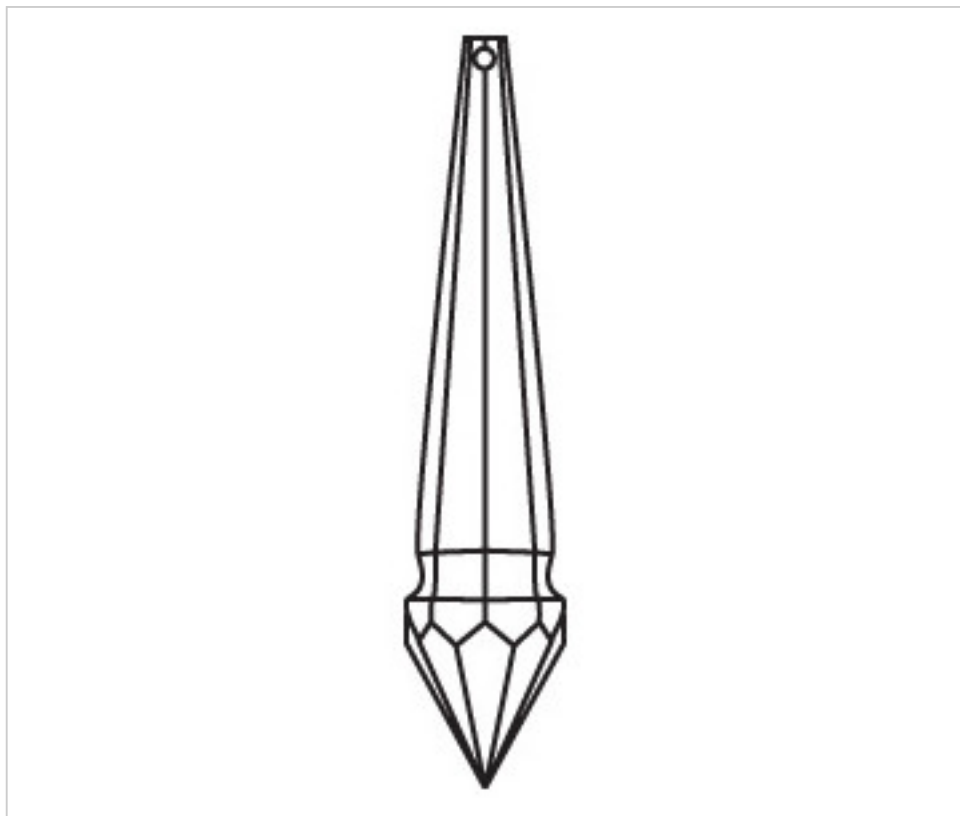

CRYSTAL FOR LAMPS > Scholer Crystal Austria > Schöler Fantastic Line
Fantastic Prisms

D92269V

Prism 3226/100x20mm Emerald

April 04th, 2025, 13:18

PRICE

	Lot	P.V.P. excluding VAT
	1	13,31€
	15	10,63€
	60	9,28€

Continued on next page >>

CRYSTAL FOR LAMPS > Scholer Crystal Austria > Schöler Fantastic Line
Fantastic Prisms

D92269V

Prism 3226/100x20mm Emerald

TECHNICAL SPECIFICATIONS

Weight: 31 Grams

Packging: Box 60 Units

OTHER FEATURES

Length (mm): 100

Width (mm): 20

Colour: Emerald

DOCUMENTS

 [Prism 3226/100x20mm Emerald](#)