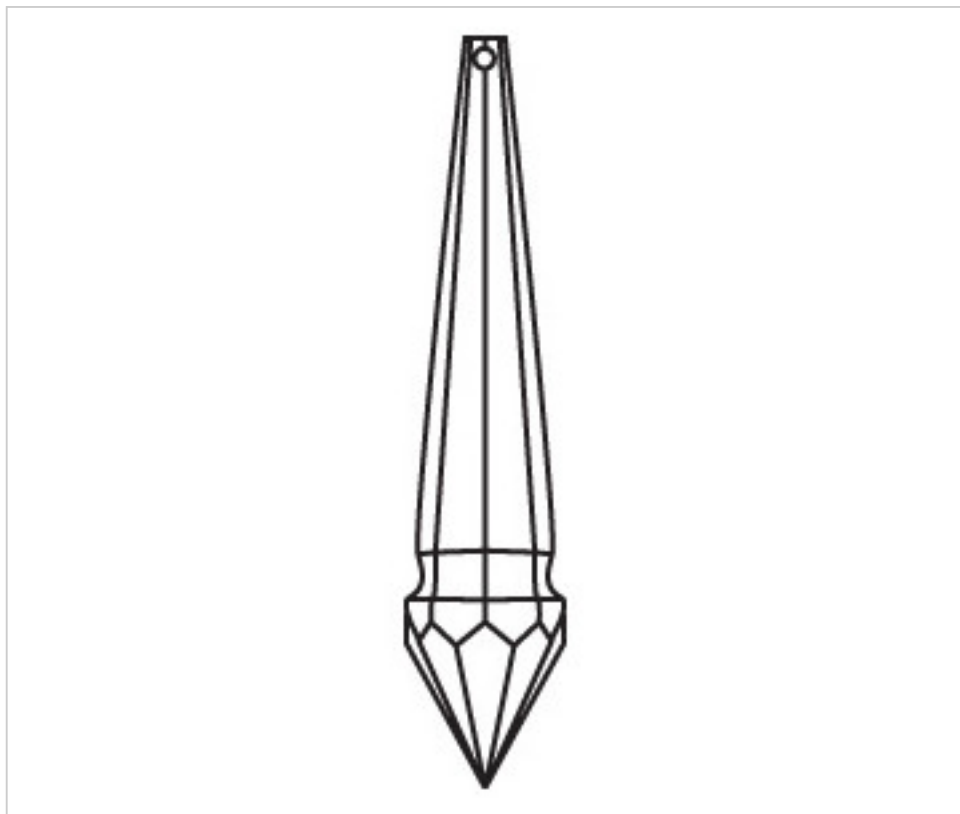

CRYSTAL FOR LAMPS > Scholer Crystal Austria > Schöler Fantastic Line  
Fantastic Prisms

D92269V

Prism 3226/100x20mm Emerald

August 24th, 2024, 14:47

**PRICE**

Lot	P.V.P. excluding VAT
1	12,16€
15	9,71€
60	8,48€

Continued on next page >>

CRYSTAL FOR LAMPS > Scholer Crystal Austria > Schöler Fantastic Line  
Fantastic Prisms

D92269V

Prism 3226/100x20mm Emerald

## OTHER FEATURES

---

Length (mm): 100

Width (mm): 20

Colour: Emerald