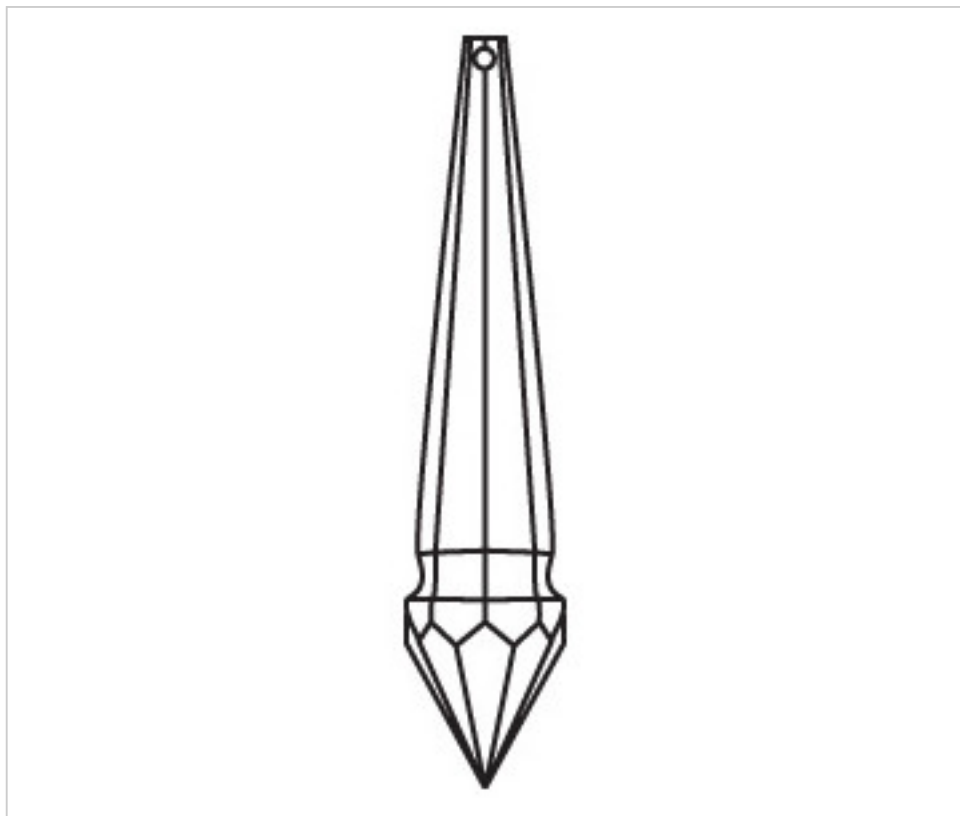

CRYSTAL FOR LAMPS > Scholer Crystal Austria > Schöler Fantastic Line  
Fantastic Prisms

D92269P

Prism 3226/100x20mm Pinkish

January 21st, 2025, 15:03

**PRICE**

	Lot	P.V.P. excluding VAT
	1	13,31€
	15	10,63€
	60	9,28€

Continued on next page >>

CRYSTAL FOR LAMPS > Scholer Crystal Austria > Schöler Fantastic Line  
Fantastic Prisms

D92269P

Prism 3226/100x20mm Pinkish

## OTHER FEATURES

---

Length (mm): 100

Width (mm): 20

Colour: Rosalin