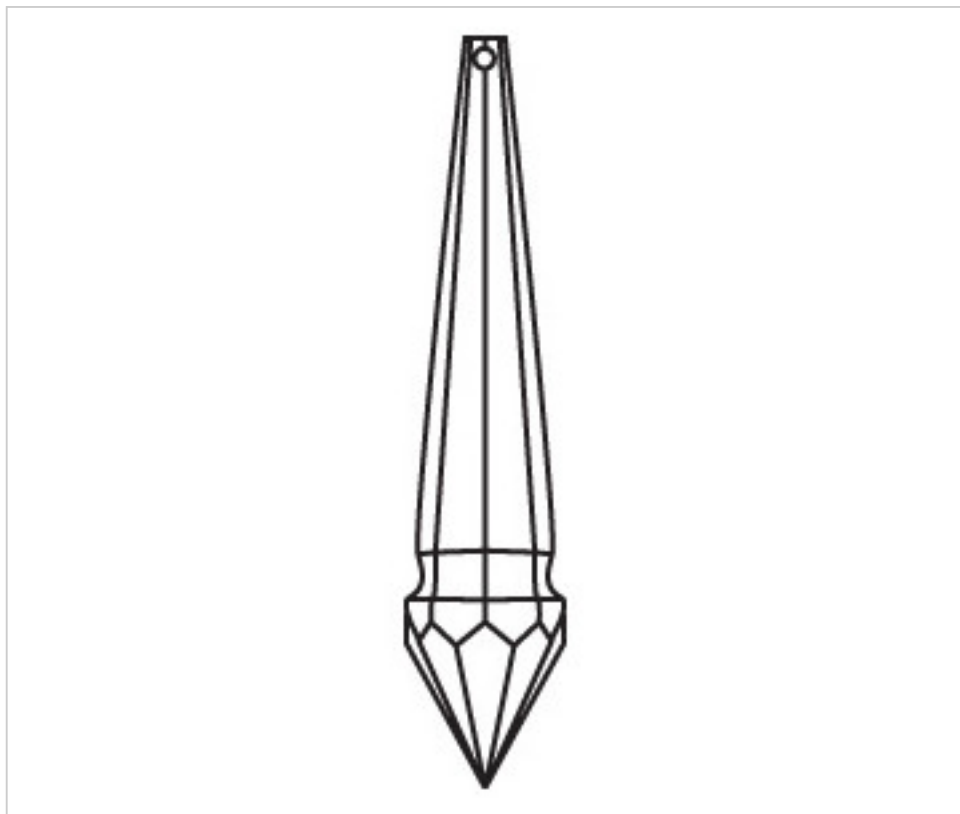

CRYSTAL FOR LAMPS > Scholer Crystal Austria > Schöler Fantastic Line
Fantastic Prisms

D92269P

Prism 3226/100x20mm Pinkish

August 24th, 2024, 14:36

PRICE

	Lot	P.V.P. excluding VAT
	1	12,16€
	15	9,71€
	60	8,48€

Continued on next page >>

CRYSTAL FOR LAMPS > Scholer Crystal Austria > Schöler Fantastic Line
Fantastic Prisms

D92269P

Prism 3226/100x20mm Pinkish

TECHNICAL SPECIFICATIONS

Packging: Box 60 Units

OTHER FEATURES

Length (mm): 100

Width (mm): 20

Colour: Rosalin

DOCUMENTS

 [Prism 3226/100x20mm Pinkish](#)